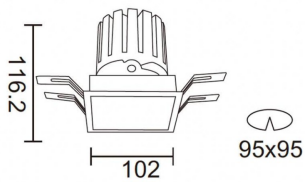

PRO-DS

Lavov downlight from the family PRO-DS with a power of 28,7W and an optics 12 degrees . CCT 3000K. With a total lumen output of 2336lm and a luminous efficiency of 81,4lm/W.DALI driver. Made in die cast aluminum and finished in White color.

| | |
|--------------|-----------------|
| Item code | 86.D026.3313.01 |
| Product type | Indoor |
| Category | Downlights |
| Family | PRO-D |
| Subfamily | PRO-DS |
| Pictograms | |

Scheme

| | |
|-----------------------------|-------------------|
| Product | |
| Real power (W) | 28.7 |
| Real luminous flux (Lm) | 2336 |
| Luminous efficiency (Lm/W) | 81.40000000000006 |
| Beam angle (°) | 12 |
| Life time (h) | 50000 h L80B10 |
| IP | 20 |
| Electrical class insulation | Clas II |
| Colour | White |
| Control gear included | Yes |
| Control gear | DALI |
| Flicker Free | Yes |
| Light source | LED |
| Type of LED | COB |
| Colour temperature (K) | 3000 |
| Colour consistency (SDCM) | SDCM<3 |
| CRI | 90 |