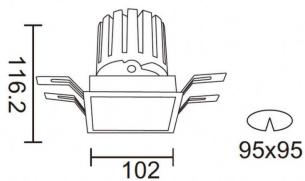

PRO-DS

Lavov downlight from the family PRO-DS with a power of 28,7W and an optics 12 degrees . CCT 3000K. With a total lumen output of 2336lm and a luminous efficiency of 81,4lm/W.DALI driver. Made in die cast aluminum and finished in White color.

Item code	86.D026.3313.01
Product type	Indoor
Category	Downlights
Family	PRO-D
Subfamily	PRO-DS
Pictograms	

Scheme

Photometry

Product	
Real power (W)	28.7
Real luminous flux (Lm)	2336
Luminous efficiency (Lm/W)	81.400000000000006
Beam angle (°)	12
Life time (h)	50000 h L80B10
IP	20
Electrical class insulation	Clas II
Colour	White
Control gear included	Yes
Control gear	DALI
Flicker Free	Yes
Light source	LED
Type of LED	COB
Colour temperature (K)	3000
Colour consistency (SDCM)	SDCM<3
CRI	90