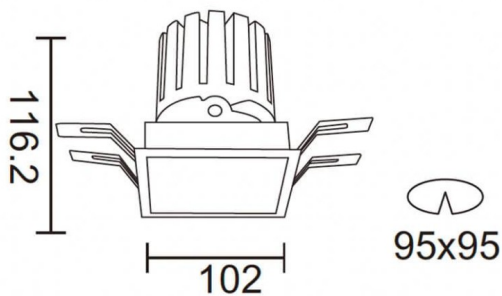

**PRO-DS**

Lavov downlight from the family PRO-DS with a power of 28,7W and an optics 12 degrees . CCT 3000K. With a total lumen output of 2336lm and a luminous efficiency of 81,4lm/W.DALI driver.

Made in die cast aluminum and finished in White color.

Scheme

Item code	86.D026.3313.01
Product type	Indoor
Category	Downlights
Family	PRO-D
Subfamily	PRO-DS
Pictograms	

Product	
Real power (W)	28.7
Real luminous flux (Lm)	2336
Luminous efficiency (Lm/W)	81.40000000000006
Beam angle (°)	12
Life time (h)	50000 h L80B10
IP	20
Electrical class insulation	Clas II
Colour	White
Control gear included	Yes
Control gear	DALI
Flicker Free	Yes
Light source	LED
Type of LED	COB
Colour temperature (K)	3000
Colour consistency (SDCM)	SDCM<3
CRI	90