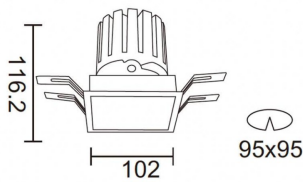

PRO-DS

Lavov downlight from the family PRO-DS with a power of 28,7W and an optics 12 degrees . CCT 3000K. With a total lumen output of 2336lm and a luminous efficiency of 81,4lm/W.DALI driver. Made in die cast aluminum and finished in White color.

Item code	86.D026.3313.01
Product type	Indoor
Category	Downlights
Family	PRO-D
Subfamily	PRO-DS
Pictograms	

Scheme

Photometry

Product	
Real power (W)	28.7
Real luminous flux (Lm)	2336
Luminous efficiency (Lm/W)	81.40000000000006
Beam angle (°)	12
Life time (h)	50000 h L80B10
IP	20
Electrical class insulation	Clas II
Colour	White
Control gear included	Yes
Control gear	DALI
Flicker Free	Yes
Light source	LED
Type of LED	COB
Colour temperature (K)	3000
Colour consistency (SDCM)	SDCM<3
CRI	90