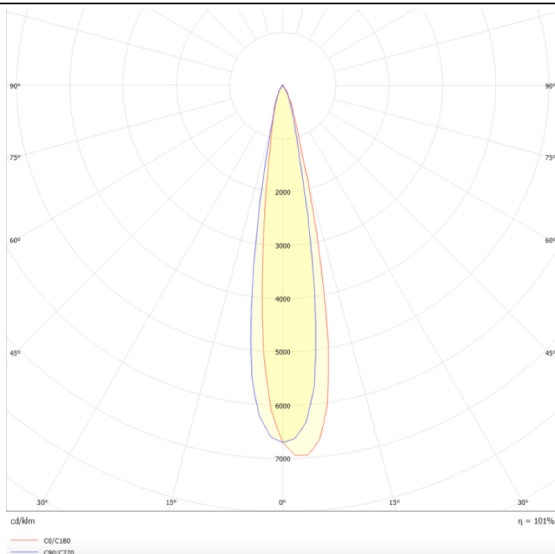

PRO-DS

Lavov downlight from the family PRO-DS with a power of 28,7W and an optics 12 degrees . CCT 3000K. With a total lumen output of 2336lm and a luminous efficiency of 81,4lm/W.DALI driver. Made in die cast aluminum and finished in White color.

Scheme

Photometry

Item code	86.D026.3313.01
Product type	Indoor
Category	Downlights
Family	PRO-D
Subfamily	PRO-DS
Pictograms	

Product	
Real power (W)	28.7
Real luminous flux (Lm)	2336
Luminous efficiency (Lm/W)	81.4
Beam angle (º)	12
Life time (h)	50000 h L80B10
IP	20
Electrical class insulation	Clas II
Colour	White
Control gear included	Yes
Control gear	DALI
Flicker Free	Yes
Light source	LED
Type of LED	COB
Colour temperature (K)	3000
Colour consistency (SDCM)	SDCM<3
CRI	90