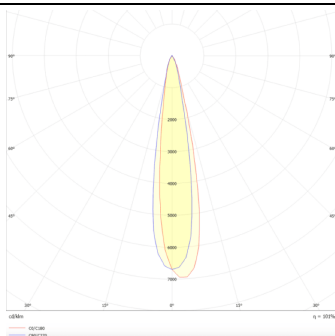

PRO-DS

Lavov downlight from the family PRO-DS with a power of 28,7W and an optics 12 degrees . CCT 3000K. With a total lumen output of 2336lm and a luminous efficiency of 81,4lm/W.DALI driver. Made in die cast aluminum and finished in White color.

Item code	86.D026.3313.01
Product type	Indoor
Category	Downlights
Family	PRO-D
Subfamily	PRO-DS
Pictograms	

Scheme

Photometry

Product	
Real power (W)	28.7
Real luminous flux (Lm)	2336
Luminous efficiency (Lm/W)	81.400000000000006
Beam angle (°)	12
Life time (h)	50000 h L80B10
IP	20
Electrical class insulation	Clas II
Colour	White
Control gear included	Yes
Control gear	DALI
Flicker Free	Yes
Light source	LED
Type of LED	COB
Colour temperature (K)	3000
Colour consistency (SDCM)	SDCM<3
CRI	90