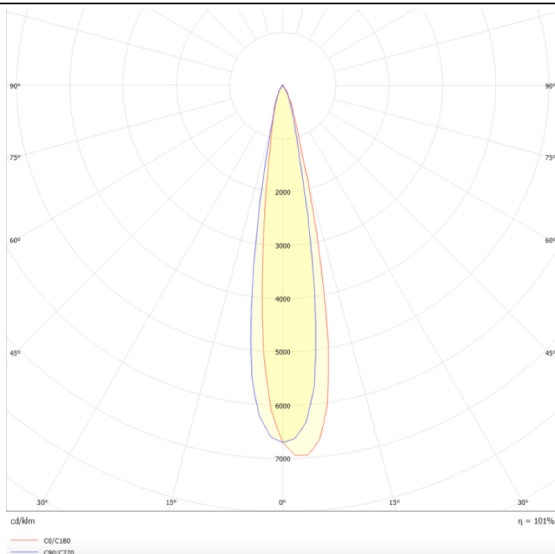

PRO-DS

Lavov downlight from the family PRO-DS with a power of 28,7W and an optics 12 degrees . CCT 3000K. With a total lumen output of 2336lm and a luminous efficiency of 81,4lm/W.DALI driver. Made in die cast aluminum and finished in White color.

Scheme

Photometry

Item code	86.D026.3313.01
Product type	Indoor
Category	Downlights
Family	PRO-D
Subfamily	PRO-DS
Pictograms	

Product	
Real power (W)	28.7
Real luminous flux (Lm)	2336
Luminous efficiency (Lm/W)	81.40000000000006
Beam angle (°)	12
Life time (h)	50000 h L80B10
IP	20
Electrical class insulation	Clas II
Colour	White
Control gear included	Yes
Control gear	DALI
Flicker Free	Yes
Light source	LED
Type of LED	COB
Colour temperature (K)	3000
Colour consistency (SDCM)	SDCM3
CRI	90