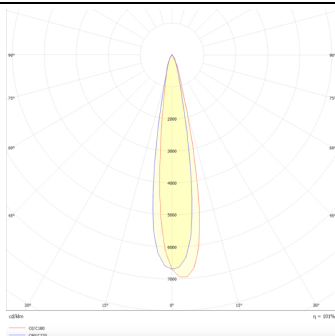

PRO-DS

Lavov downlight from the family PRO-DS with a power of 28,7W and an optics 12 degrees . CCT 3000K. With a total lumen output of 2336lm and a luminous efficiency of 81,4lm/W.DALI driver. Made in die cast aluminum and finished in White color.

Item code	86.D026.3313.01
Product type	Indoor
Category	Downlights
Family	PRO-D
Subfamily	PRO-DS
Pictograms	

Scheme

Photometry

Product	
Real power (W)	28.7
Real luminous flux (Lm)	2336
Luminous efficiency (Lm/W)	81.40000000000006
Beam angle (°)	12
Life time (h)	50000 h L80B10
IP	20
Electrical class insulation	Clas II
Colour	White
Control gear included	Yes
Control gear	DALI
Flicker Free	Yes
Light source	LED
Type of LED	COB
Colour temperature (K)	3000
Colour consistency (SDCM)	SDCM<3
CRI	90