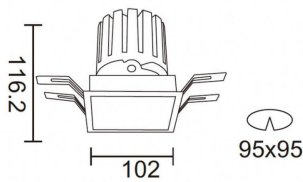

PRO-DS

Lavov downlight from the family PRO-DS with a power of 28,7W and an optics 12 degrees . CCT 3000K. With a total lumen output of 2336lm and a luminous efficiency of 81,4lm/W.DALI driver. Made in die cast aluminum and finished in Black color.

Item code	86.D026.3313.02
Product type	Indoor
Category	Downlights
Family	PRO-D
Subfamily	PRO-DS
Pictograms	

Scheme

Photometry

Product	
Real power (W)	28.7
Real luminous flux (Lm)	2336
Luminous efficiency (Lm/W)	81.40000000000006
Beam angle (°)	12
Life time (h)	50000 h L80B10
IP	20
Electrical class insulation	Clas II
Colour	Black
Control gear included	Yes
Control gear	DALI
Flicker Free	Yes
Light source	LED
Type of LED	COB
Colour temperature (K)	3000
Colour consistency (SDCM)	SDCM<3
CRI	90