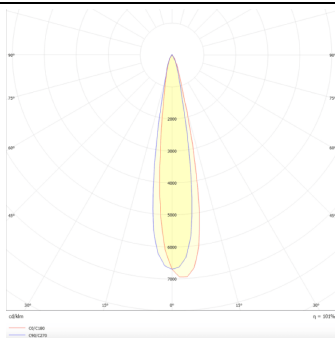

PRO-DS

Lavov downlight from the family PRO-DS with a power of 28,7W and an optics 12 degrees . CCT 3000K. With a total lumen output of 2336lm and a luminous efficiency of 81,4lm/W.DALI driver. Made in die cast aluminum and finished in Black color.

Item code	86.D026.3313.02
Product type	Indoor
Category	Downlights
Family	PRO-D
Subfamily	PRO-DS
Pictograms	

Scheme

Photometry

Product	
Real power (W)	28.7
Real luminous flux (Lm)	2336
Luminous efficiency (Lm/W)	81.40000000000006
Beam angle (°)	12
Life time (h)	50000 h L80B10
IP	20
Electrical class insulation	Clas II
Colour	Black
Control gear included	Yes
Control gear	DALI
Flicker Free	Yes
Light source	LED
Type of LED	COB
Colour temperature (K)	3000
Colour consistency (SDCM)	SDCM<3
CRI	90