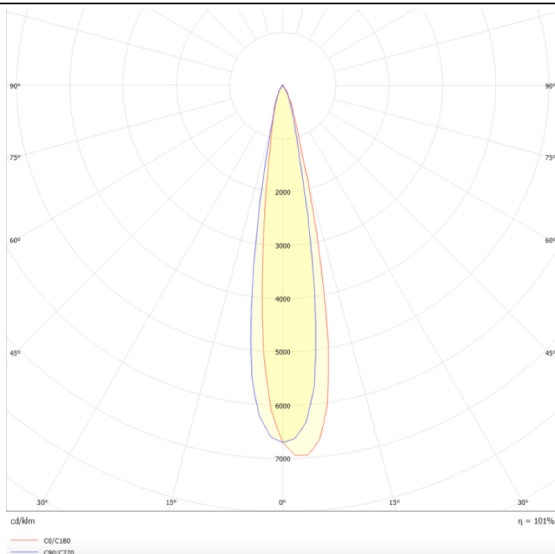

PRO-DS

Lavov downlight from the family PRO-DS with a power of 28,7W and an optics 12 degrees . CCT 3000K. With a total lumen output of 2336lm and a luminous efficiency of 81,4lm/W.DALI driver. Made in die cast aluminum and finished in Black color.

Scheme

Photometry

Item code	86.D026.3313.02
Product type	Indoor
Category	Downlights
Family	PRO-D
Subfamily	PRO-DS
Pictograms	

Product

Real power (W)	28.7
Real luminous flux (Lm)	2336
Luminous efficiency (Lm/W)	81.4
Beam angle (º)	12
Life time (h)	50000 h L80B10
IP	20
Electrical class insulation	Clas II
Colour	Black
Control gear included	Yes
Control gear	DALI
Flicker Free	Yes
Light source	LED
Type of LED	COB
Colour temperature (K)	3000
Colour consistency (SDCM)	SDCM<3
CRI	90