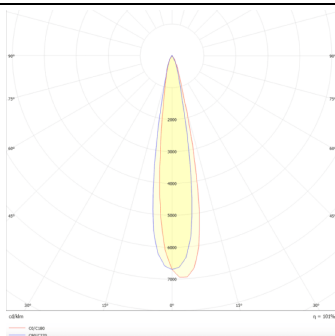

PRO-DS

Lavov downlight from the family PRO-DS with a power of 28,7W and an optics 12 degrees . CCT 3000K. With a total lumen output of 2336lm and a luminous efficiency of 81,4lm/W.DALI driver. Made in die cast aluminum and finished in Black color.

Item code	86.D026.3313.02
Product type	Indoor
Category	Downlights
Family	PRO-D
Subfamily	PRO-DS
Pictograms	

Scheme

Photometry

Product	
Real power (W)	28.7
Real luminous flux (Lm)	2336
Luminous efficiency (Lm/W)	81.400000000000006
Beam angle (°)	12
Life time (h)	50000 h L80B10
IP	20
Electrical class insulation	Clas II
Colour	Black
Control gear included	Yes
Control gear	DALI
Flicker Free	Yes
Light source	LED
Type of LED	COB
Colour temperature (K)	3000
Colour consistency (SDCM)	SDCM<3
CRI	90