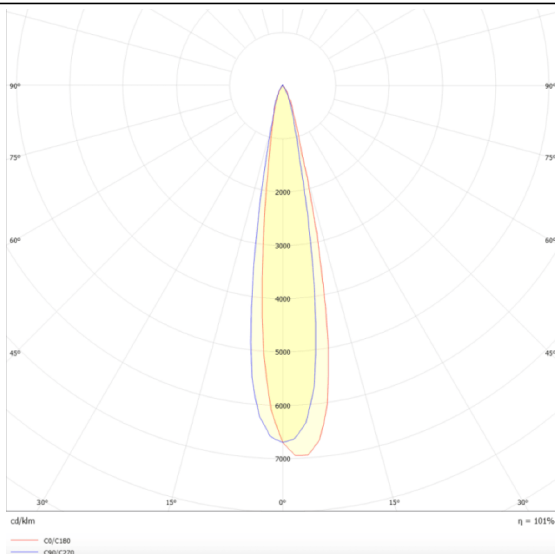

### Scheme

### Photometry

### PRO-DS

Lavov downlight from the family PRO-DS with a power of 28,7W and an optics 12 degrees . CCT 3000K. With a total lumen output of 2336lm and a luminous efficiency of 81,4lm/W.DALI driver. Made in die cast aluminum and finished in Black color.

### Product

Real power (W)	28.7
Real luminous flux (Lm)	2336
Luminous efficiency (Lm/W)	81.40000000000006
Beam angle (°)	12
Life time (h)	50000 h L80B10
IP	20
Electrical class insulation	Clas II
Colour	Black
Control gear included	Yes
Control gear	DALI
Flicker Free	Yes
Light source	LED
Type of LED	COB
Colour temperature (K)	3000
Colour consistency (SDCM)	SDCM3
CRI	90