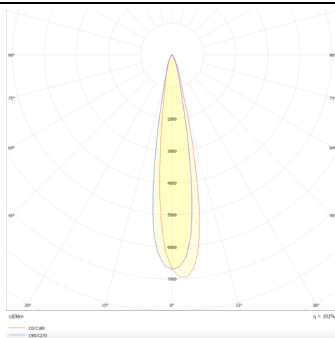

### PRO-DS

Lavov downlight from the family PRO-DS with a power of 28,7W and an optics 12 degrees . CCT 3000K. With a total lumen output of 2336lm and a luminous efficiency of 81,4lm/W.DALI driver. Made in die cast aluminum and finished in Black color.

### Photometry

<b>Product</b>	
<b>Real power (W)</b>	<b>28.7</b>
<b>Real luminous flux (Lm)</b>	<b>2336</b>
<b>Luminous efficiency (Lm/W)</b>	<b>81.40000000000006</b>
<b>Beam angle (°)</b>	<b>12</b>
<b>Life time (h)</b>	<b>50000 h L80B10</b>
<b>IP</b>	<b>20</b>
<b>Electrical class insulation</b>	<b>Clas II</b>
<b>Colour</b>	<b>Black</b>
<b>Control gear included</b>	<b>Yes</b>
<b>Control gear</b>	<b>DALI</b>
<b>Flicker Free</b>	<b>Yes</b>
<b>Light source</b>	<b>LED</b>
<b>Type of LED</b>	<b>COB</b>
<b>Colour temperature (K)</b>	<b>3000</b>
<b>Colour consistency (SDCM)</b>	<b>SDCM&lt;3</b>
<b>CRI</b>	<b>90</b>