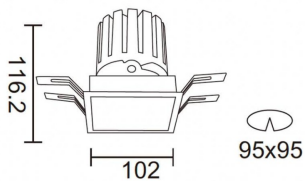

PRO-DS

Lavov downlight from the family PRO-DS with a power of 28,7W and an optics 12 degrees . CCT 3000K. With a total lumen output of 2336lm and a luminous efficiency of 81,4lm/W.DALI driver. Made in die cast aluminum and finished in Black color.

Item code	86.D026.3313.02
Product type	Indoor
Category	Downlights
Family	PRO-D
Subfamily	PRO-DS
Pictograms	

Scheme

Photometry

Product	
Real power (W)	28.7
Real luminous flux (Lm)	2336
Luminous efficiency (Lm/W)	81.400000000000006
Beam angle (°)	12
Life time (h)	50000 h L80B10
IP	20
Electrical class insulation	Clas II
Colour	Black
Control gear included	Yes
Control gear	DALI
Flicker Free	Yes
Light source	LED
Type of LED	COB
Colour temperature (K)	3000
Colour consistency (SDCM)	SDCM<3
CRI	90