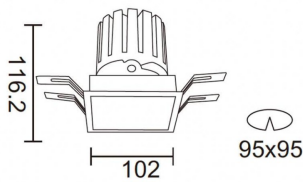

### PRO-DS

Lavov downlight from the family PRO-DS with a power of 28,7W and an optics 12 degrees . CCT 3000K. With a total lumen output of 2336lm and a luminous efficiency of 81,4lm/W.DALI driver. Made in die cast aluminum and finished in Black color.

### Photometry

<b>Product</b>	
<b>Real power (W)</b>	<b>28.7</b>
<b>Real luminous flux (Lm)</b>	<b>2336</b>
<b>Luminous efficiency (Lm/W)</b>	<b>81.40000000000006</b>
<b>Beam angle (°)</b>	<b>12</b>
<b>Life time (h)</b>	<b>50000 h L80B10</b>
<b>IP</b>	<b>20</b>
<b>Electrical class insulation</b>	<b>Clas II</b>
<b>Colour</b>	<b>Black</b>
<b>Control gear included</b>	<b>Yes</b>
<b>Control gear</b>	<b>DALI</b>
<b>Flicker Free</b>	<b>Yes</b>
<b>Light source</b>	<b>LED</b>
<b>Type of LED</b>	<b>COB</b>
<b>Colour temperature (K)</b>	<b>3000</b>
<b>Colour consistency (SDCM)</b>	<b>SDCM&lt;3</b>
<b>CRI</b>	<b>90</b>