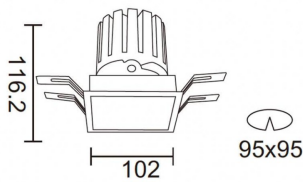

PRO-DS

Lavov downlight from the family PRO-DS with a power of 28,7W and an optics 12 degrees . CCT 3000K. With a total lumen output of 2336lm and a luminous efficiency of 81,4lm/W.DALI driver. Made in die cast aluminum and finished in Silver color.

Photometry

| | |
|------------------------------------|--------------------------|
| Product | |
| Real power (W) | 28.7 |
| Real luminous flux (Lm) | 2336 |
| Luminous efficiency (Lm/W) | 81.40000000000006 |
| Beam angle (°) | 12 |
| Life time (h) | 50000 h L80B10 |
| IP | 20 |
| Electrical class insulation | Clas II |
| Colour | Silver |
| Control gear included | Yes |
| Control gear | DALI |
| Flicker Free | Yes |
| Light source | LED |
| Type of LED | COB |
| Colour temperature (K) | 3000 |
| Colour consistency (SDCM) | SDCM<3 |
| CRI | 90 |