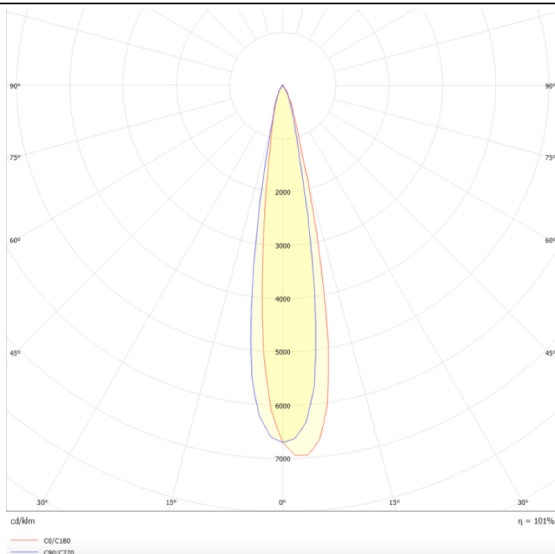

PRO-DS

Lavov downlight from the family PRO-DS with a power of 28,7W and an optics 12 degrees . CCT 3000K. With a total lumen output of 2336lm and a luminous efficiency of 81,4lm/W.DALI driver. Made in die cast aluminum and finished in Silver color.

Scheme

Photometry

Item code	86.D026.3313.03
Product type	Indoor
Category	Downlights
Family	PRO-D
Subfamily	PRO-DS
Pictograms	

Product

Real power (W)	28.7
Real luminous flux (Lm)	2336
Luminous efficiency (Lm/W)	81.4
Beam angle (º)	12
Life time (h)	50000 h L80B10
IP	20
Electrical class insulation	Clas II
Colour	Silver
Control gear included	Yes
Control gear	DALI
Flicker Free	Yes
Light source	LED
Type of LED	COB
Colour temperature (K)	3000
Colour consistency (SDCM)	SDCM<3
CRI	90