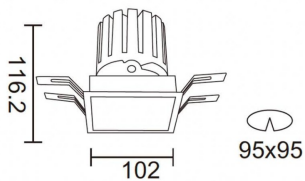

PRO-DS

Lavov downlight from the family PRO-DS with a power of 28,7W and an optics 12 degrees . CCT 3000K. With a total lumen output of 2336lm and a luminous efficiency of 81,4lm/W.DALI driver. Made in die cast aluminum and finished in Silver color.

Item code	86.D026.3313.03
Product type	Indoor
Category	Downlights
Family	PRO-D
Subfamily	PRO-DS
Pictograms	

Scheme

Photometry

Product

Real power (W)	28.7
Real luminous flux (Lm)	2336
Luminous efficiency (Lm/W)	81.400000000000006
Beam angle (°)	12
Life time (h)	50000 h L80B10
IP	20
Electrical class insulation	Clas II
Colour	Silver
Control gear included	Yes
Control gear	DALI
Flicker Free	Yes
Light source	LED
Type of LED	COB
Colour temperature (K)	3000
Colour consistency (SDCM)	SDCM<3
CRI	90