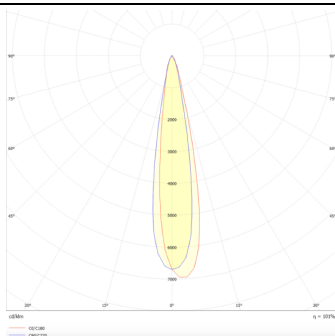

PRO-DS

Lavov downlight from the family PRO-DS with a power of 28,7W and an optics 12 degrees . CCT 3000K. With a total lumen output of 2336lm and a luminous efficiency of 81,4lm/W.DALI driver. Made in die cast aluminum and finished in Silver color.

Item code	86.D026.3313.03
Product type	Indoor
Category	Downlights
Family	PRO-D
Subfamily	PRO-DS
Pictograms	

Scheme

Photometry

Product

Real power (W)	28.7
Real luminous flux (Lm)	2336
Luminous efficiency (Lm/W)	81.400000000000006
Beam angle (°)	12
Life time (h)	50000 h L80B10
IP	20
Electrical class insulation	Clas II
Colour	Silver
Control gear included	Yes
Control gear	DALI
Flicker Free	Yes
Light source	LED
Type of LED	COB
Colour temperature (K)	3000
Colour consistency (SDCM)	SDCM<3
CRI	90