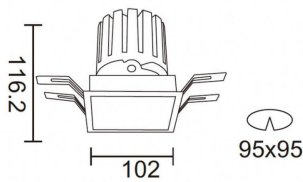

PRO-DS

Lavov downlight from the family PRO-DS with a power of 28,7W and an optics 12 degrees . CCT 3000K. With a total lumen output of 2336lm and a luminous efficiency of 81,4lm/W.DALI driver. Made in die cast aluminum and finished in Silver color.

Item code	86.D026.3313.03
Product type	Indoor
Category	Downlights
Family	PRO-D
Subfamily	PRO-DS
Pictograms	

Scheme

Photometry

Product	
Real power (W)	28.7
Real luminous flux (Lm)	2336
Luminous efficiency (Lm/W)	81.40000000000006
Beam angle (°)	12
Life time (h)	50000 h L80B10
IP	20
Electrical class insulation	Clas II
Colour	Silver
Control gear included	Yes
Control gear	DALI
Flicker Free	Yes
Light source	LED
Type of LED	COB
Colour temperature (K)	3000
Colour consistency (SDCM)	SDCM<3
CRI	90