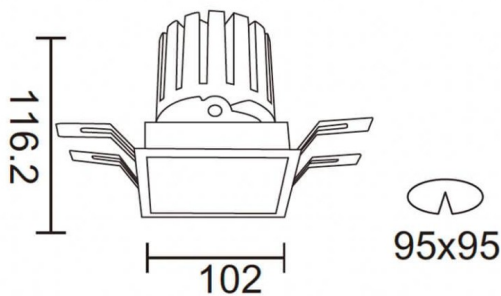

PRO-DS

Lavov downlight from the family PRO-DS with a power of 28,7W and an optics 12 degrees . CCT 3000K. With a total lumen output of 2336lm and a luminous efficiency of 81,4lm/W.DALI driver. Made in die cast aluminum and finished in Silver color.

Scheme

Photometry

Item code	86.D026.3313.03
Product type	Indoor
Category	Downlights
Family	PRO-D
Subfamily	PRO-DS
Pictograms	

Product

Real power (W)	28.7
Real luminous flux (Lm)	2336
Luminous efficiency (Lm/W)	81.4
Beam angle (º)	12
Life time (h)	50000 h L80B10
IP	20
Electrical class insulation	Clas II
Colour	Silver
Control gear included	Yes
Control gear	DALI
Flicker Free	Yes
Light source	LED
Type of LED	COB
Colour temperature (K)	3000
Colour consistency (SDCM)	SDCM<3
CRI	90