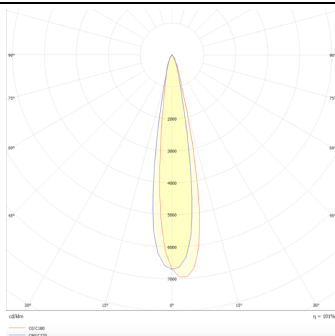

PRO-DS

Lavov downlight from the family PRO-DS with a power of 28,7W and an optics 12 degrees . CCT 3000K. With a total lumen output of 2336lm and a luminous efficiency of 81,4lm/W.DALI driver. Made in die cast aluminum and finished in Silver color.

Item code	86.D026.3313.03
Product type	Indoor
Category	Downlights
Family	PRO-D
Subfamily	PRO-DS
Pictograms	

Scheme

Photometry

Product	
Real power (W)	28.7
Real luminous flux (Lm)	2336
Luminous efficiency (Lm/W)	81.40000000000006
Beam angle (°)	12
Life time (h)	50000 h L80B10
IP	20
Electrical class insulation	Clas II
Colour	Silver
Control gear included	Yes
Control gear	DALI
Flicker Free	Yes
Light source	LED
Type of LED	COB
Colour temperature (K)	3000
Colour consistency (SDCM)	SDCM<3
CRI	90