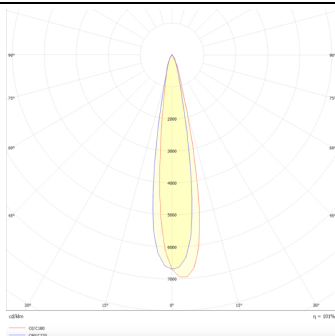

PRO-DS

Lavov downlight from the family PRO-DS with a power of 28,7W and an optics 12 degrees . CCT 3000K. With a total lumen output of 2336lm and a luminous efficiency of 81,4lm/W.DALI driver. Made in die cast aluminum and finished in Silver color.

Photometry

| | |
|------------------------------------|--------------------------|
| Product | |
| Real power (W) | 28.7 |
| Real luminous flux (Lm) | 2336 |
| Luminous efficiency (Lm/W) | 81.40000000000006 |
| Beam angle (°) | 12 |
| Life time (h) | 50000 h L80B10 |
| IP | 20 |
| Electrical class insulation | Clas II |
| Colour | Silver |
| Control gear included | Yes |
| Control gear | DALI |
| Flicker Free | Yes |
| Light source | LED |
| Type of LED | COB |
| Colour temperature (K) | 3000 |
| Colour consistency (SDCM) | SDCM<3 |
| CRI | 90 |