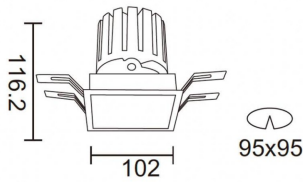

PRO-DS

Lavov downlight from the family PRO-DS with a power of 28,7W and an optics 24 degrees . CCT 3000K. With a total lumen output of 2336lm and a luminous efficiency of 81,4lm/W.ON/OFF driver. Made in die cast aluminum and finished in White color.

| | |
|--------------|---|
| Item code | 86.D026.3321.01 |
| Product type | Indoor |
| Category | Downlights |
| Family | PRO-D |
| Subfamily | PRO-DS |
| Pictograms |  |

Scheme

| | |
|-----------------------------|--------------------|
| Product | |
| Real power (W) | 28.7 |
| Real luminous flux (Lm) | 2336 |
| Luminous efficiency (Lm/W) | 81.400000000000006 |
| Beam angle (°) | 24 |
| Life time (h) | 50000 h L80B10 |
| IP | 20 |
| Electrical class insulation | Clas II |
| Colour | White |
| Control gear included | Yes |
| Control gear | ON/OFF |
| Flicker Free | Yes |
| Light source | LED |
| Type of LED | COB |
| Colour temperature (K) | 3000 |
| Colour consistency (SDCM) | SDCM<3 |
| CRI | 90 |