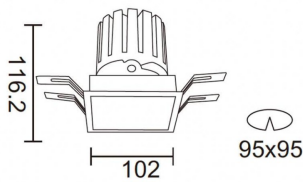

### PRO-DS

Lavov downlight from the family PRO-DS with a power of 28,7W and an optics 24 degrees . CCT 3000K. With a total lumen output of 2336lm and a luminous efficiency of 81,4lm/W.ON/OFF driver. Made in die cast aluminum and finished in White color.

### Scheme

<b>Product</b>	
<b>Real power (W)</b>	<b>28.7</b>
<b>Real luminous flux (Lm)</b>	<b>2336</b>
<b>Luminous efficiency (Lm/W)</b>	<b>81.40000000000006</b>
<b>Beam angle (°)</b>	<b>24</b>
<b>Life time (h)</b>	<b>50000 h L80B10</b>
<b>IP</b>	<b>20</b>
<b>Electrical class insulation</b>	<b>Clas II</b>
<b>Colour</b>	<b>White</b>
<b>Control gear included</b>	<b>Yes</b>
<b>Control gear</b>	<b>ON/OFF</b>
<b>Flicker Free</b>	<b>Yes</b>
<b>Light source</b>	<b>LED</b>
<b>Type of LED</b>	<b>COB</b>
<b>Colour temperature (K)</b>	<b>3000</b>
<b>Colour consistency (SDCM)</b>	<b>SDCM&lt;3</b>
<b>CRI</b>	<b>90</b>