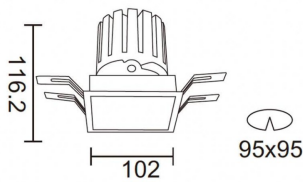

PRO-DS

Lavov downlight from the family PRO-DS with a power of 28,7W and an optics 24 degrees . CCT 3000K. With a total lumen output of 2336lm and a luminous efficiency of 81,4lm/W.ON/OFF driver. Made in die cast aluminum and finished in White color.

| | |
|--------------|---|
| Item code | 86.D026.3321.01 |
| Product type | Indoor |
| Category | Downlights |
| Family | PRO-D |
| Subfamily | PRO-DS |
| Pictograms |  |

Scheme

| | |
|-----------------------------|-------------------|
| Product | |
| Real power (W) | 28.7 |
| Real luminous flux (Lm) | 2336 |
| Luminous efficiency (Lm/W) | 81.40000000000006 |
| Beam angle (°) | 24 |
| Life time (h) | 50000 h L80B10 |
| IP | 20 |
| Electrical class insulation | Clas II |
| Colour | White |
| Control gear included | Yes |
| Control gear | ON/OFF |
| Flicker Free | Yes |
| Light source | LED |
| Type of LED | COB |
| Colour temperature (K) | 3000 |
| Colour consistency (SDCM) | SDCM<3 |
| CRI | 90 |