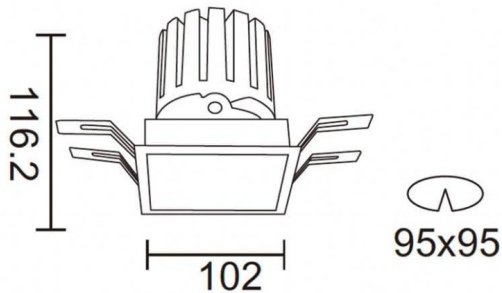

Scheme

PRO-DS

Lavov downlight from the family PRO-DS with a power of 28,7W and an optics 24 degrees . CCT 3000K. With a total lumen output of 2336lm and a luminous efficiency of 81,4lm/W.ON/OFF driver. Made in die cast aluminum and finished in White color.

Item code	86.D026.3321.01
Product type	Indoor
Category	Downlights
Family	PRO-D
Subfamily	PRO-DS
Pictograms	

Product	
Real power (W)	28.7
Real luminous flux (Lm)	2336
Luminous efficiency (Lm/W)	81.40000000000006
Beam angle (°)	24
Life time (h)	50000 h L80B10
IP	20
Electrical class insulation	Clas II
Colour	White
Control gear included	Yes
Control gear	ON/OFF
Flicker Free	Yes
Light source	LED
Type of LED	COB
Colour temperature (K)	3000
Colour consistency (SDCM)	SDCM3
CRI	90