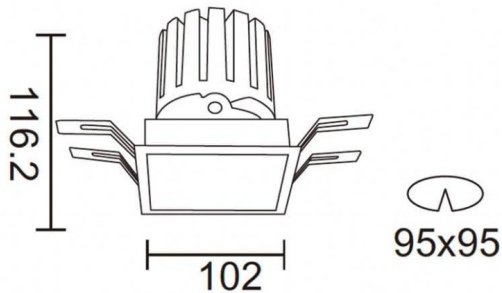

---

**Scheme**

---

**PRO-DS**

Lavov downlight from the family PRO-DS with a power of 28,7W and an optics 24 degrees . CCT 3000K. With a total lumen output of 2336lm and a luminous efficiency of 81,4lm/W.ON/OFF driver. Made in die cast aluminum and finished in White color.

<b>Item code</b>	<b>86.D026.3321.01</b>
<b>Product type</b>	<b>Indoor</b>
<b>Category</b>	<b>Downlights</b>
<b>Family</b>	<b>PRO-D</b>
<b>Subfamily</b>	<b>PRO-DS</b>
<b>Pictograms</b>	

<b>Product</b>	
<b>Real power (W)</b>	<b>28.7</b>
<b>Real luminous flux (Lm)</b>	<b>2336</b>
<b>Luminous efficiency (Lm/W)</b>	<b>81.4</b>
<b>Beam angle (&amp;ordm;)</b>	<b>24</b>
<b>Life time (h)</b>	<b>50000 h L80B10</b>
<b>IP</b>	<b>20</b>
<b>Electrical class insulation</b>	<b>Clas II</b>
<b>Colour</b>	<b>White</b>
<b>Control gear included</b>	<b>Yes</b>
<b>Control gear</b>	<b>ON/OFF</b>
<b>Flicker Free</b>	<b>Yes</b>
<b>Light source</b>	<b>LED</b>
<b>Type of LED</b>	<b>COB</b>
<b>Colour temperature (K)</b>	<b>3000</b>
<b>Colour consistency (SDCM)</b>	<b>SDCM&lt;3</b>
<b>CRI</b>	<b>90</b>