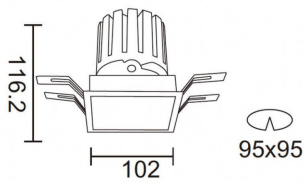

### PRO-DS

Lavov downlight from the family PRO-DS with a power of 28,7W and an optics 24 degrees . CCT 3000K. With a total lumen output of 2336lm and a luminous efficiency of 81,4lm/W.ON/OFF driver. Made in die cast aluminum and finished in Black color.

### Scheme

<b>Product</b>	
<b>Real power (W)</b>	<b>28.7</b>
<b>Real luminous flux (Lm)</b>	<b>2336</b>
<b>Luminous efficiency (Lm/W)</b>	<b>81.400000000000006</b>
<b>Beam angle (°)</b>	<b>24</b>
<b>Life time (h)</b>	<b>50000 h L80B10</b>
<b>IP</b>	<b>20</b>
<b>Electrical class insulation</b>	<b>Clas II</b>
<b>Colour</b>	<b>Black</b>
<b>Control gear included</b>	<b>Yes</b>
<b>Control gear</b>	<b>ON/OFF</b>
<b>Flicker Free</b>	<b>Yes</b>
<b>Light source</b>	<b>LED</b>
<b>Type of LED</b>	<b>COB</b>
<b>Colour temperature (K)</b>	<b>3000</b>
<b>Colour consistency (SDCM)</b>	<b>SDCM&lt;3</b>
<b>CRI</b>	<b>90</b>