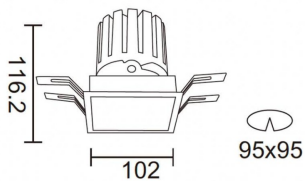

PRO-DS

Lavov downlight from the family PRO-DS with a power of 28,7W and an optics 24 degrees . CCT 3000K. With a total lumen output of 2336lm and a luminous efficiency of 81,4lm/W.ON/OFF driver. Made in die cast aluminum and finished in Black color.

Item code	86.D026.3321.02
Product type	Indoor
Category	Downlights
Family	PRO-D
Subfamily	PRO-DS
Pictograms	

Scheme

Product

Real power (W)	28.7
Real luminous flux (Lm)	2336
Luminous efficiency (Lm/W)	81.400000000000006
Beam angle (°)	24
Life time (h)	50000 h L80B10
IP	20
Electrical class insulation	Clas II
Colour	Black
Control gear included	Yes
Control gear	ON/OFF
Flicker Free	Yes
Light source	LED
Type of LED	COB
Colour temperature (K)	3000
Colour consistency (SDCM)	SDCM<3
CRI	90