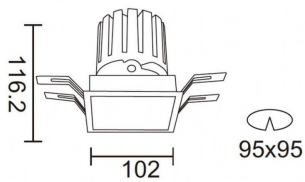

### PRO-DS

Lavov downlight from the family PRO-DS with a power of 28,7W and an optics 24 degrees . CCT 3000K. With a total lumen output of 2336lm and a luminous efficiency of 81,4lm/W.ON/OFF driver. Made in die cast aluminum and finished in Black color.

### Scheme

<b>Product</b>	
Real power (W)	28.7
Real luminous flux (Lm)	2336
Luminous efficiency (Lm/W)	81.40000000000006
Beam angle (°)	24
Life time (h)	50000 h L80B10
IP	20
Electrical class insulation	Clas II
Colour	Black
Control gear included	Yes
Control gear	ON/OFF
Flicker Free	Yes
Light source	LED
Type of LED	COB
Colour temperature (K)	3000
Colour consistency (SDCM)	SDCM<3
CRI	90