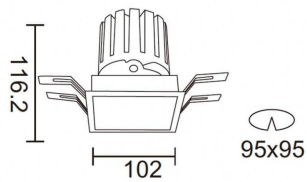

PRO-DS

Lavov downlight from the family PRO-DS with a power of 28,7W and an optics 24 degrees . CCT 3000K. With a total lumen output of 2336lm and a luminous efficiency of 81,4lm/W.ON/OFF driver. Made in die cast aluminum and finished in Silver color.

Item code	86.D026.3321.03
Product type	Indoor
Category	Downlights
Family	PRO-D
Subfamily	PRO-DS
Pictograms	

Scheme

Product	
Real power (W)	28.7
Real luminous flux (Lm)	2336
Luminous efficiency (Lm/W)	81.40000000000006
Beam angle (°)	24
Life time (h)	50000 h L80B10
IP	20
Electrical class insulation	Clas II
Colour	Silver
Control gear included	Yes
Control gear	ON/OFF
Flicker Free	Yes
Light source	LED
Type of LED	COB
Colour temperature (K)	3000
Colour consistency (SDCM)	SDCM<3
CRI	90