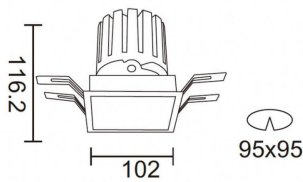

### PRO-DS

Lavov downlight from the family PRO-DS with a power of 28,7W and an optics 24 degrees . CCT 3000K. With a total lumen output of 2336lm and a luminous efficiency of 81,4lm/W.ON/OFF driver. Made in die cast aluminum and finished in Silver color.

### Scheme

<b>Product</b>	
<b>Real power (W)</b>	<b>28.7</b>
<b>Real luminous flux (Lm)</b>	<b>2336</b>
<b>Luminous efficiency (Lm/W)</b>	<b>81.40000000000006</b>
<b>Beam angle (°)</b>	<b>24</b>
<b>Life time (h)</b>	<b>50000 h L80B10</b>
<b>IP</b>	<b>20</b>
<b>Electrical class insulation</b>	<b>Clas II</b>
<b>Colour</b>	<b>Silver</b>
<b>Control gear included</b>	<b>Yes</b>
<b>Control gear</b>	<b>ON/OFF</b>
<b>Flicker Free</b>	<b>Yes</b>
<b>Light source</b>	<b>LED</b>
<b>Type of LED</b>	<b>COB</b>
<b>Colour temperature (K)</b>	<b>3000</b>
<b>Colour consistency (SDCM)</b>	<b>SDCM&lt;3</b>
<b>CRI</b>	<b>90</b>