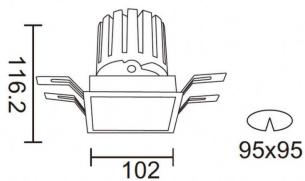

PRO-DS

Lavov downlight from the family PRO-DS with a power of 28,7W and an optics 24 degrees . CCT 3000K. With a total lumen output of 2336lm and a luminous efficiency of 81,4lm/W.ON/OFF driver. Made in die cast aluminum and finished in Silver color.

Item code	86.D026.3321.03
Product type	Indoor
Category	Downlights
Family	PRO-D
Subfamily	PRO-DS
Pictograms	

Scheme

Product	
Real power (W)	28.7
Real luminous flux (Lm)	2336
Luminous efficiency (Lm/W)	81.400000000000006
Beam angle (°)	24
Life time (h)	50000 h L80B10
IP	20
Electrical class insulation	Clas II
Colour	Silver
Control gear included	Yes
Control gear	ON/OFF
Flicker Free	Yes
Light source	LED
Type of LED	COB
Colour temperature (K)	3000
Colour consistency (SDCM)	SDCM<3
CRI	90