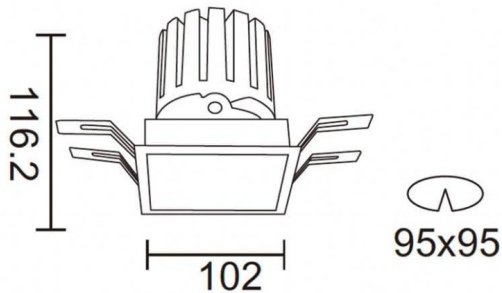

Scheme

**PRO-DS**

Lavov downlight from the family PRO-DS with a power of 28,7W and an optics 24 degrees . CCT 3000K. With a total lumen output of 2336lm and a luminous efficiency of 81,4lm/W.ON/OFF driver. Made in die cast aluminum and finished in Silver color.

Item code	86.D026.3321.03
Product type	Indoor
Category	Downlights
Family	PRO-D
Subfamily	PRO-DS
Pictograms	

Product	
Real power (W)	28.7
Real luminous flux (Lm)	2336
Luminous efficiency (Lm/W)	81.40000000000006
Beam angle (°)	24
Life time (h)	50000 h L80B10
IP	20
Electrical class insulation	Clas II
Colour	Silver
Control gear included	Yes
Control gear	ON/OFF
Flicker Free	Yes
Light source	LED
Type of LED	COB
Colour temperature (K)	3000
Colour consistency (SDCM)	SDCM3
CRI	90