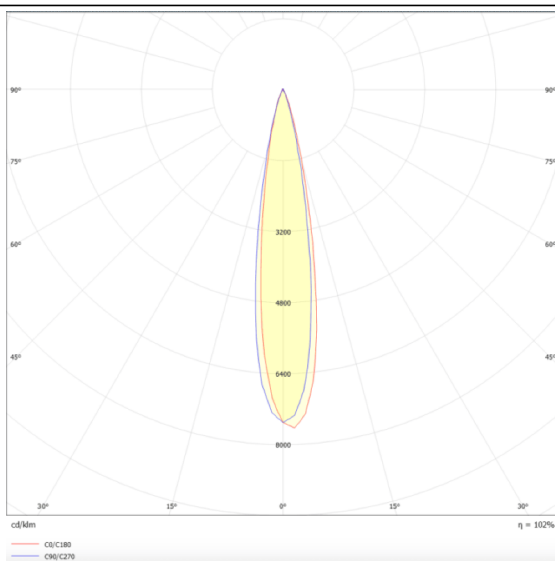

PRO-DS

Lavov downlight from the family PRO-DS with a power of 28,7W and an optics 24 degrees . CCT 3000K. With a total lumen output of 2336lm and a luminous efficiency of 81,4lm/W.DALI driver. Made in die cast aluminum and finished in White color.

Scheme

Photometry

Item code	86.D026.3323.01
Product type	Indoor
Category	Downlights
Family	PRO-D
Subfamily	PRO-DS
Pictograms	

Product

Real power (W)	28.7
Real luminous flux (Lm)	2336
Luminous efficiency (Lm/W)	81.4
Beam angle (º)	24
Life time (h)	50000 h L80B10
IP	20
Electrical class insulation	Clas II
Colour	White
Control gear included	Yes
Control gear	DALI
Flicker Free	Yes
Light source	LED
Type of LED	COB
Colour temperature (K)	3000
Colour consistency (SDCM)	SDCM<3
CRI	90