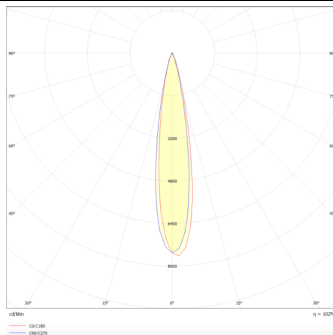

PRO-DS

Lavov downlight from the family PRO-DS with a power of 28,7W and an optics 24 degrees . CCT 3000K. With a total lumen output of 2336lm and a luminous efficiency of 81,4lm/W.DALI driver. Made in die cast aluminum and finished in White color.

Item code	86.D026.3323.01
Product type	Indoor
Category	Downlights
Family	PRO-D
Subfamily	PRO-DS
Pictograms	

Scheme

Photometry

Product	
Real power (W)	28.7
Real luminous flux (Lm)	2336
Luminous efficiency (Lm/W)	81.40000000000006
Beam angle (°)	24
Life time (h)	50000 h L80B10
IP	20
Electrical class insulation	Clas II
Colour	White
Control gear included	Yes
Control gear	DALI
Flicker Free	Yes
Light source	LED
Type of LED	COB
Colour temperature (K)	3000
Colour consistency (SDCM)	SDCM<3
CRI	90