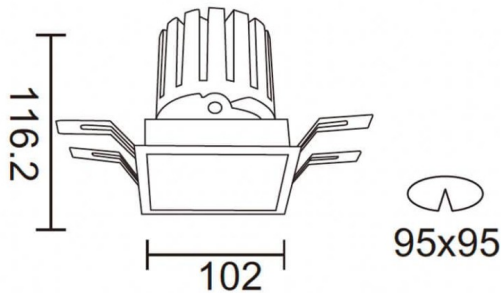

PRO-DS

Lavov downlight from the family PRO-DS with a power of 28,7W and an optics 24 degrees . CCT 3000K. With a total lumen output of 2336lm and a luminous efficiency of 81,4lm/W.DALI driver. Made in die cast aluminum and finished in White color.

Scheme

Photometry

Item code	86.D026.3323.01
Product type	Indoor
Category	Downlights
Family	PRO-D
Subfamily	PRO-DS
Pictograms	

Product	
Real power (W)	28.7
Real luminous flux (Lm)	2336
Luminous efficiency (Lm/W)	81.40000000000006
Beam angle (°)	24
Life time (h)	50000 h L80B10
IP	20
Electrical class insulation	Clas II
Colour	White
Control gear included	Yes
Control gear	DALI
Flicker Free	Yes
Light source	LED
Type of LED	COB
Colour temperature (K)	3000
Colour consistency (SDCM)	SDCM3
CRI	90