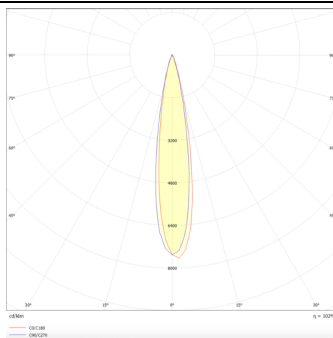

PRO-DS

Lavov downlight from the family PRO-DS with a power of 28,7W and an optics 24 degrees . CCT 3000K. With a total lumen output of 2336lm and a luminous efficiency of 81,4lm/W.DALI driver. Made in die cast aluminum and finished in White color.

Item code	86.D026.3323.01
Product type	Indoor
Category	Downlights
Family	PRO-D
Subfamily	PRO-DS
Pictograms	

Scheme

Photometry

Product	
Real power (W)	28.7
Real luminous flux (Lm)	2336
Luminous efficiency (Lm/W)	81.400000000000006
Beam angle (°)	24
Life time (h)	50000 h L80B10
IP	20
Electrical class insulation	Clas II
Colour	White
Control gear included	Yes
Control gear	DALI
Flicker Free	Yes
Light source	LED
Type of LED	COB
Colour temperature (K)	3000
Colour consistency (SDCM)	SDCM<3
CRI	90