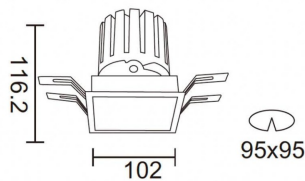

PRO-DS

Lavov downlight from the family PRO-DS with a power of 28,7W and an optics 24 degrees . CCT 3000K. With a total lumen output of 2336lm and a luminous efficiency of 81,4lm/W.DALI driver. Made in die cast aluminum and finished in White color.

Item code	86.D026.3323.01
Product type	Indoor
Category	Downlights
Family	PRO-D
Subfamily	PRO-DS
Pictograms	

Scheme

Photometry

Product	
Real power (W)	28.7
Real luminous flux (Lm)	2336
Luminous efficiency (Lm/W)	81.400000000000006
Beam angle (°)	24
Life time (h)	50000 h L80B10
IP	20
Electrical class insulation	Clas II
Colour	White
Control gear included	Yes
Control gear	DALI
Flicker Free	Yes
Light source	LED
Type of LED	COB
Colour temperature (K)	3000
Colour consistency (SDCM)	SDCM<3
CRI	90