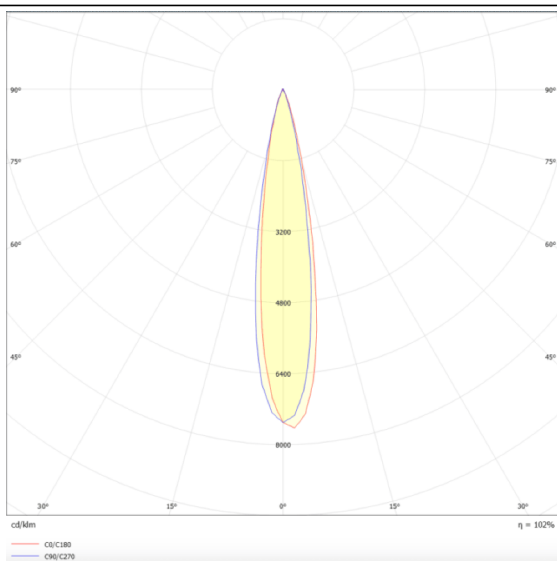

PRO-DS

Lavov downlight from the family PRO-DS with a power of 28,7W and an optics 24 degrees . CCT 3000K. With a total lumen output of 2336lm and a luminous efficiency of 81,4lm/W.DALI driver. Made in die cast aluminum and finished in White color.

Scheme

Photometry

Item code	86.D026.3323.01
Product type	Indoor
Category	Downlights
Family	PRO-D
Subfamily	PRO-DS
Pictograms	

Product	
Real power (W)	28.7
Real luminous flux (Lm)	2336
Luminous efficiency (Lm/W)	81.40000000000006
Beam angle (°)	24
Life time (h)	50000 h L80B10
IP	20
Electrical class insulation	Clas II
Colour	White
Control gear included	Yes
Control gear	DALI
Flicker Free	Yes
Light source	LED
Type of LED	COB
Colour temperature (K)	3000
Colour consistency (SDCM)	SDCM3
CRI	90