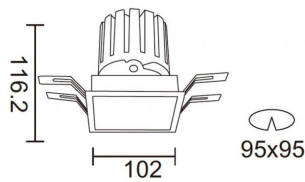

PRO-DS

Lavov downlight from the family PRO-DS with a power of 28,7W and an optics 24 degrees . CCT 3000K. With a total lumen output of 2336lm and a luminous efficiency of 81,4lm/W.DALI driver. Made in die cast aluminum and finished in White color.

Item code	86.D026.3323.01
Product type	Indoor
Category	Downlights
Family	PRO-D
Subfamily	PRO-DS
Pictograms	

Scheme

Product

Real power (W)	28.7
Real luminous flux (Lm)	2336
Luminous efficiency (Lm/W)	81.40000000000006
Beam angle (°)	24
Life time (h)	50000 h L80B10
IP	20
Electrical class insulation	Clas II
Colour	White
Control gear included	Yes
Control gear	DALI
Flicker Free	Yes
Light source	LED
Type of LED	COB
Colour temperature (K)	3000
Colour consistency (SDCM)	SDCM<3
CRI	90

Photometry