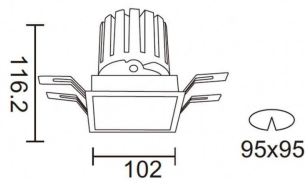

PRO-DS

Lavov downlight from the family PRO-DS with a power of 28,7W and an optics 24 degrees . CCT 3000K. With a total lumen output of 2336lm and a luminous efficiency of 81,4lm/W.DALI driver. Made in die cast aluminum and finished in White color.

Item code	86.D026.3323.01
Product type	Indoor
Category	Downlights
Family	PRO-D
Subfamily	PRO-DS
Pictograms	

Scheme

Photometry

Product	
Real power (W)	28.7
Real luminous flux (Lm)	2336
Luminous efficiency (Lm/W)	81.40000000000006
Beam angle (°)	24
Life time (h)	50000 h L80B10
IP	20
Electrical class insulation	Clas II
Colour	White
Control gear included	Yes
Control gear	DALI
Flicker Free	Yes
Light source	LED
Type of LED	COB
Colour temperature (K)	3000
Colour consistency (SDCM)	SDCM<3
CRI	90