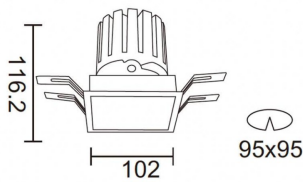

### PRO-DS

Lavov downlight from the family PRO-DS with a power of 28,7W and an optics 24 degrees . CCT 3000K. With a total lumen output of 2336lm and a luminous efficiency of 81,4lm/W.DALI driver. Made in die cast aluminum and finished in Black color.

### Photometry

<b>Product</b>	
<b>Real power (W)</b>	<b>28.7</b>
<b>Real luminous flux (Lm)</b>	<b>2336</b>
<b>Luminous efficiency (Lm/W)</b>	<b>81.40000000000006</b>
<b>Beam angle (°)</b>	<b>24</b>
<b>Life time (h)</b>	<b>50000 h L80B10</b>
<b>IP</b>	<b>20</b>
<b>Electrical class insulation</b>	<b>Clas II</b>
<b>Colour</b>	<b>Black</b>
<b>Control gear included</b>	<b>Yes</b>
<b>Control gear</b>	<b>DALI</b>
<b>Flicker Free</b>	<b>Yes</b>
<b>Light source</b>	<b>LED</b>
<b>Type of LED</b>	<b>COB</b>
<b>Colour temperature (K)</b>	<b>3000</b>
<b>Colour consistency (SDCM)</b>	<b>SDCM&lt;3</b>
<b>CRI</b>	<b>90</b>