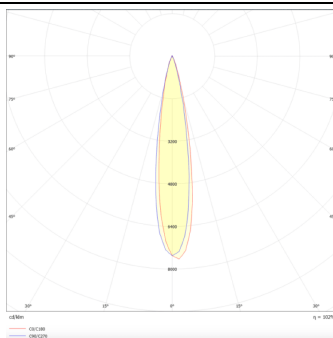

### PRO-DS

Lavov downlight from the family PRO-DS with a power of 28,7W and an optics 24 degrees . CCT 3000K. With a total lumen output of 2336lm and a luminous efficiency of 81,4lm/W.DALI driver. Made in die cast aluminum and finished in Black color.

### Photometry

<b>Product</b>	
<b>Real power (W)</b>	<b>28.7</b>
<b>Real luminous flux (Lm)</b>	<b>2336</b>
<b>Luminous efficiency (Lm/W)</b>	<b>81.40000000000006</b>
<b>Beam angle (°)</b>	<b>24</b>
<b>Life time (h)</b>	<b>50000 h L80B10</b>
<b>IP</b>	<b>20</b>
<b>Electrical class insulation</b>	<b>Clas II</b>
<b>Colour</b>	<b>Black</b>
<b>Control gear included</b>	<b>Yes</b>
<b>Control gear</b>	<b>DALI</b>
<b>Flicker Free</b>	<b>Yes</b>
<b>Light source</b>	<b>LED</b>
<b>Type of LED</b>	<b>COB</b>
<b>Colour temperature (K)</b>	<b>3000</b>
<b>Colour consistency (SDCM)</b>	<b>SDCM&lt;3</b>
<b>CRI</b>	<b>90</b>