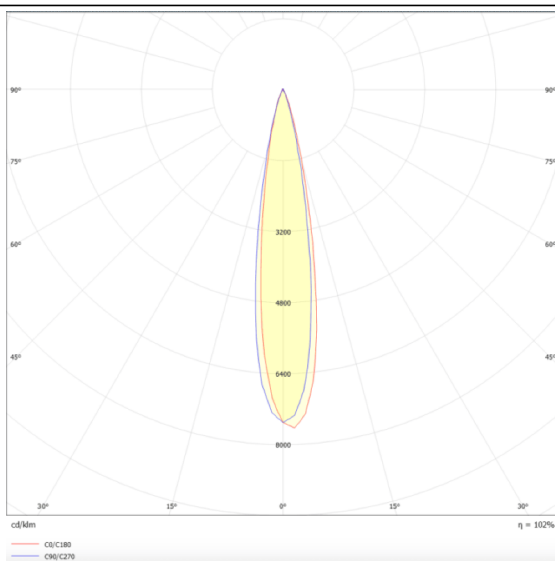

PRO-DS

Lavov downlight from the family PRO-DS with a power of 28,7W and an optics 24 degrees . CCT 3000K. With a total lumen output of 2336lm and a luminous efficiency of 81,4lm/W.DALI driver. Made in die cast aluminum and finished in Black color.

Scheme

Photometry

Item code	86.D026.3323.02
Product type	Indoor
Category	Downlights
Family	PRO-D
Subfamily	PRO-DS
Pictograms	

Product

Real power (W)	28.7
Real luminous flux (Lm)	2336
Luminous efficiency (Lm/W)	81.4
Beam angle (º)	24
Life time (h)	50000 h L80B10
IP	20
Electrical class insulation	Clas II
Colour	Black
Control gear included	Yes
Control gear	DALI
Flicker Free	Yes
Light source	LED
Type of LED	COB
Colour temperature (K)	3000
Colour consistency (SDCM)	SDCM<3
CRI	90