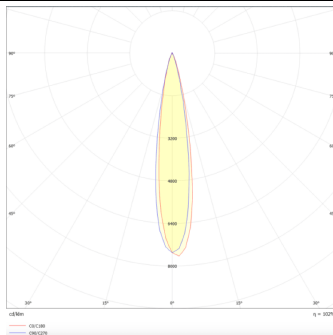

PRO-DS

Lavov downlight from the family PRO-DS with a power of 28,7W and an optics 24 degrees . CCT 3000K. With a total lumen output of 2336lm and a luminous efficiency of 81,4lm/W.DALI driver. Made in die cast aluminum and finished in Black color.

Item code	86.D026.3323.02
Product type	Indoor
Category	Downlights
Family	PRO-D
Subfamily	PRO-DS
Pictograms	

Scheme

Photometry

Product	
Real power (W)	28.7
Real luminous flux (Lm)	2336
Luminous efficiency (Lm/W)	81.40000000000006
Beam angle (°)	24
Life time (h)	50000 h L80B10
IP	20
Electrical class insulation	Clas II
Colour	Black
Control gear included	Yes
Control gear	DALI
Flicker Free	Yes
Light source	LED
Type of LED	COB
Colour temperature (K)	3000
Colour consistency (SDCM)	SDCM<3
CRI	90