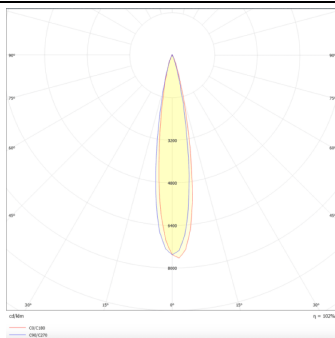

PRO-DS

Lavov downlight from the family PRO-DS with a power of 28,7W and an optics 24 degrees . CCT 3000K. With a total lumen output of 2336lm and a luminous efficiency of 81,4lm/W.DALI driver. Made in die cast aluminum and finished in Black color.

Item code	86.D026.3323.02
Product type	Indoor
Category	Downlights
Family	PRO-D
Subfamily	PRO-DS
Pictograms	

Scheme

Photometry

Product	
Real power (W)	28.7
Real luminous flux (Lm)	2336
Luminous efficiency (Lm/W)	81.400000000000006
Beam angle (°)	24
Life time (h)	50000 h L80B10
IP	20
Electrical class insulation	Clas II
Colour	Black
Control gear included	Yes
Control gear	DALI
Flicker Free	Yes
Light source	LED
Type of LED	COB
Colour temperature (K)	3000
Colour consistency (SDCM)	SDCM<3
CRI	90