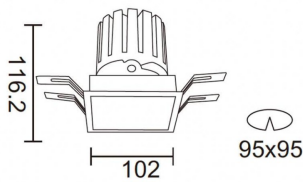

PRO-DS

Lavov downlight from the family PRO-DS with a power of 28,7W and an optics 24 degrees . CCT 3000K. With a total lumen output of 2336lm and a luminous efficiency of 81,4lm/W.DALI driver. Made in die cast aluminum and finished in Black color.

Item code	86.D026.3323.02
Product type	Indoor
Category	Downlights
Family	PRO-D
Subfamily	PRO-DS
Pictograms	

Scheme

Photometry

Product	
Real power (W)	28.7
Real luminous flux (Lm)	2336
Luminous efficiency (Lm/W)	81.40000000000006
Beam angle (°)	24
Life time (h)	50000 h L80B10
IP	20
Electrical class insulation	Clas II
Colour	Black
Control gear included	Yes
Control gear	DALI
Flicker Free	Yes
Light source	LED
Type of LED	COB
Colour temperature (K)	3000
Colour consistency (SDCM)	SDCM<3
CRI	90