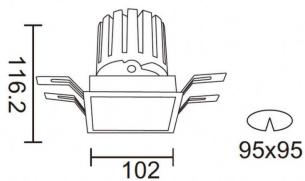

PRO-DS

Lavov downlight from the family PRO-DS with a power of 28,7W and an optics 24 degrees . CCT 3000K. With a total lumen output of 2336lm and a luminous efficiency of 81,4lm/W.DALI driver. Made in die cast aluminum and finished in Black color.

Item code	86.D026.3323.02
Product type	Indoor
Category	Downlights
Family	PRO-D
Subfamily	PRO-DS
Pictograms	

Scheme

Photometry

Product	
Real power (W)	28.7
Real luminous flux (Lm)	2336
Luminous efficiency (Lm/W)	81.400000000000006
Beam angle (°)	24
Life time (h)	50000 h L80B10
IP	20
Electrical class insulation	Clas II
Colour	Black
Control gear included	Yes
Control gear	DALI
Flicker Free	Yes
Light source	LED
Type of LED	COB
Colour temperature (K)	3000
Colour consistency (SDCM)	SDCM<3
CRI	90