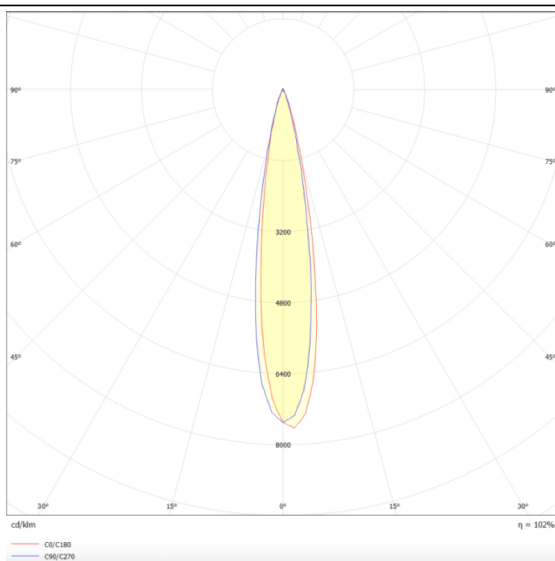

Scheme

Photometry

PRO-DS

Lavov downlight from the family PRO-DS with a power of 28,7W and an optics 24 degrees . CCT 3000K. With a total lumen output of 2336lm and a luminous efficiency of 81,4lm/W.DALI driver. Made in die cast aluminum and finished in Black color.

Item code	86.D026.3323.02
Product type	Indoor
Category	Downlights
Family	PRO-D
Subfamily	PRO-DS
Pictograms	

Product

Real power (W)	28.7
Real luminous flux (Lm)	2336
Luminous efficiency (Lm/W)	81.40000000000006
Beam angle (°)	24
Life time (h)	50000 h L80B10
IP	20
Electrical class insulation	Clas II
Colour	Black
Control gear included	Yes
Control gear	DALI
Flicker Free	Yes
Light source	LED
Type of LED	COB
Colour temperature (K)	3000
Colour consistency (SDCM)	SDCM3
CRI	90