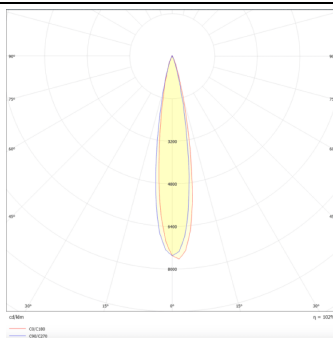

### PRO-DS

Lavov downlight from the family PRO-DS with a power of 28,7W and an optics 24 degrees . CCT 3000K. With a total lumen output of 2336lm and a luminous efficiency of 81,4lm/W.DALI driver. Made in die cast aluminum and finished in Silver color.

### Photometry

<b>Product</b>	
<b>Real power (W)</b>	<b>28.7</b>
<b>Real luminous flux (Lm)</b>	<b>2336</b>
<b>Luminous efficiency (Lm/W)</b>	<b>81.40000000000006</b>
<b>Beam angle (°)</b>	<b>24</b>
<b>Life time (h)</b>	<b>50000 h L80B10</b>
<b>IP</b>	<b>20</b>
<b>Electrical class insulation</b>	<b>Clas II</b>
<b>Colour</b>	<b>Silver</b>
<b>Control gear included</b>	<b>Yes</b>
<b>Control gear</b>	<b>DALI</b>
<b>Flicker Free</b>	<b>Yes</b>
<b>Light source</b>	<b>LED</b>
<b>Type of LED</b>	<b>COB</b>
<b>Colour temperature (K)</b>	<b>3000</b>
<b>Colour consistency (SDCM)</b>	<b>SDCM&lt;3</b>
<b>CRI</b>	<b>90</b>