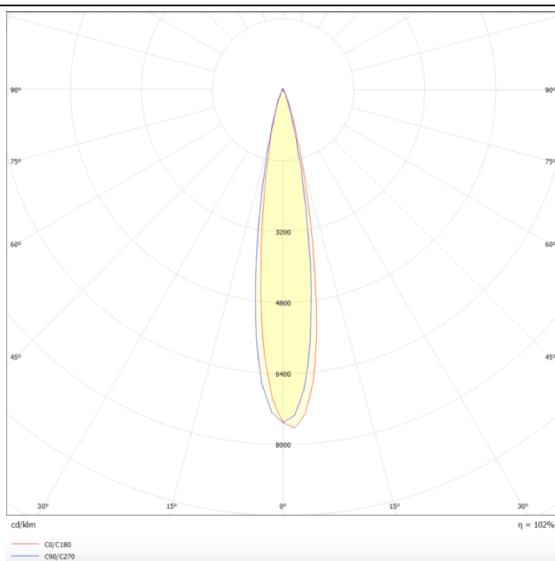

Scheme

Photometry

PRO-DS

Lavov downlight from the family PRO-DS with a power of 28,7W and an optics 24 degrees . CCT 3000K. With a total lumen output of 2336lm and a luminous efficiency of 81,4lm/W.DALI driver. Made in die cast aluminum and finished in Silver color.

Item code	86.D026.3323.03
Product type	Indoor
Category	Downlights
Family	PRO-D
Subfamily	PRO-DS
Pictograms	

Product	
Real power (W)	28.7
Real luminous flux (Lm)	2336
Luminous efficiency (Lm/W)	81.40000000000006
Beam angle (°)	24
Life time (h)	50000 h L80B10
IP	20
Electrical class insulation	Clas II
Colour	Silver
Control gear included	Yes
Control gear	DALI
Flicker Free	Yes
Light source	LED
Type of LED	COB
Colour temperature (K)	3000
Colour consistency (SDCM)	SDCM3
CRI	90