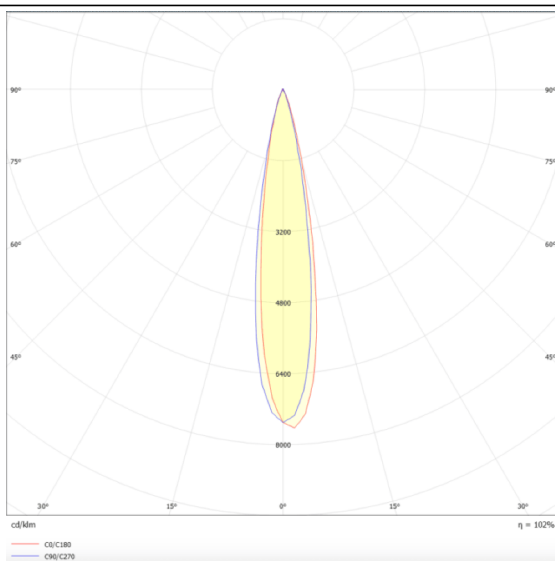

PRO-DS

Lavov downlight from the family PRO-DS with a power of 28,7W and an optics 24 degrees . CCT 3000K. With a total lumen output of 2336lm and a luminous efficiency of 81,4lm/W.DALI driver. Made in die cast aluminum and finished in Silver color.

Scheme

Photometry

Item code	86.D026.3323.03
Product type	Indoor
Category	Downlights
Family	PRO-D
Subfamily	PRO-DS
Pictograms	

Product	
Real power (W)	28.7
Real luminous flux (Lm)	2336
Luminous efficiency (Lm/W)	81.4
Beam angle (º)	24
Life time (h)	50000 h L80B10
IP	20
Electrical class insulation	Clas II
Colour	Silver
Control gear included	Yes
Control gear	DALI
Flicker Free	Yes
Light source	LED
Type of LED	COB
Colour temperature (K)	3000
Colour consistency (SDCM)	SDCM<3
CRI	90