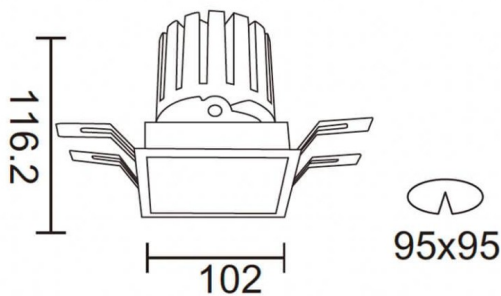

PRO-DS

Lavov downlight from the family PRO-DS with a power of 28,7W and an optics 24 degrees . CCT 3000K. With a total lumen output of 2336lm and a luminous efficiency of 81,4lm/W.DALI driver. Made in die cast aluminum and finished in Silver color.

Scheme

Photometry

Item code	86.D026.3323.03
Product type	Indoor
Category	Downlights
Family	PRO-D
Subfamily	PRO-DS
Pictograms	

Product	
Real power (W)	28.7
Real luminous flux (Lm)	2336
Luminous efficiency (Lm/W)	81.4
Beam angle (º)	24
Life time (h)	50000 h L80B10
IP	20
Electrical class insulation	Clas II
Colour	Silver
Control gear included	Yes
Control gear	DALI
Flicker Free	Yes
Light source	LED
Type of LED	COB
Colour temperature (K)	3000
Colour consistency (SDCM)	SDCM<3
CRI	90