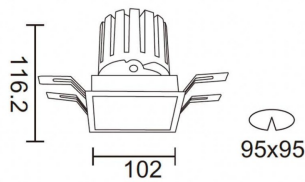

### PRO-DS

Lavov downlight from the family PRO-DS with a power of 28,7W and an optics 24 degrees . CCT 3000K. With a total lumen output of 2336lm and a luminous efficiency of 81,4lm/W.DALI driver. Made in die cast aluminum and finished in Silver color.

### Photometry

<b>Product</b>	
<b>Real power (W)</b>	<b>28.7</b>
<b>Real luminous flux (Lm)</b>	<b>2336</b>
<b>Luminous efficiency (Lm/W)</b>	<b>81.40000000000006</b>
<b>Beam angle (°)</b>	<b>24</b>
<b>Life time (h)</b>	<b>50000 h L80B10</b>
<b>IP</b>	<b>20</b>
<b>Electrical class insulation</b>	<b>Clas II</b>
<b>Colour</b>	<b>Silver</b>
<b>Control gear included</b>	<b>Yes</b>
<b>Control gear</b>	<b>DALI</b>
<b>Flicker Free</b>	<b>Yes</b>
<b>Light source</b>	<b>LED</b>
<b>Type of LED</b>	<b>COB</b>
<b>Colour temperature (K)</b>	<b>3000</b>
<b>Colour consistency (SDCM)</b>	<b>SDCM&lt;3</b>
<b>CRI</b>	<b>90</b>