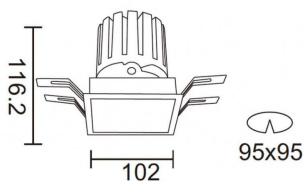

PRO-DS

Lavov downlight from the family PRO-DS with a power of 28,7W and an optics 24 degrees . CCT 3000K. With a total lumen output of 2336lm and a luminous efficiency of 81,4lm/W.DALI driver. Made in die cast aluminum and finished in Silver color.

Item code	86.D026.3323.03
Product type	Indoor
Category	Downlights
Family	PRO-D
Subfamily	PRO-DS

Pictograms

Scheme

Photometry

Product

Real power (W)	28.7
Real luminous flux (Lm)	2336
Luminous efficiency (Lm/W)	81.400000000000006
Beam angle (°)	24
Life time (h)	50000 h L80B10
IP	20
Electrical class insulation	Clas II
Colour	Silver
Control gear included	Yes
Control gear	DALI
Flicker Free	Yes
Light source	LED
Type of LED	COB
Colour temperature (K)	3000
Colour consistency (SDCM)	SDCM<3
CRI	90