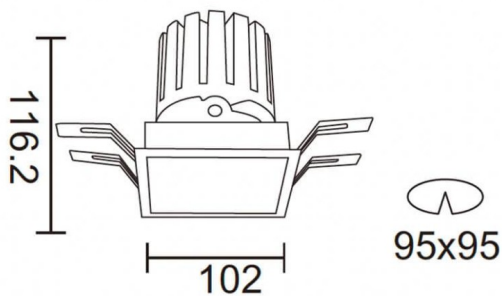

Scheme

Photometry

PRO-DS

Lavov downlight from the family PRO-DS with a power of 28,7W and an optics 24 degrees . CCT 3000K. With a total lumen output of 2336lm and a luminous efficiency of 81,4lm/W.DALI driver. Made in die cast aluminum and finished in Silver color.

Item code	86.D026.3323.03
Product type	Indoor
Category	Downlights
Family	PRO-D
Subfamily	PRO-DS
Pictograms	

Product	
Real power (W)	28.7
Real luminous flux (Lm)	2336
Luminous efficiency (Lm/W)	81.40000000000006
Beam angle (°)	24
Life time (h)	50000 h L80B10
IP	20
Electrical class insulation	Clas II
Colour	Silver
Control gear included	Yes
Control gear	DALI
Flicker Free	Yes
Light source	LED
Type of LED	COB
Colour temperature (K)	3000
Colour consistency (SDCM)	SDCM3
CRI	90