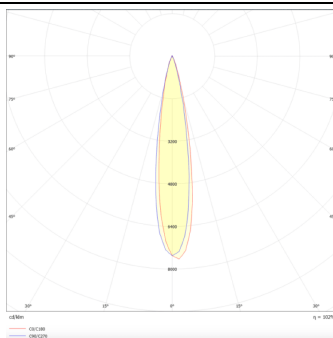

### PRO-DS

Lavov downlight from the family PRO-DS with a power of 28,7W and an optics 24 degrees . CCT 3000K. With a total lumen output of 2336lm and a luminous efficiency of 81,4lm/W.DALI driver. Made in die cast aluminum and finished in Silver color.

### Photometry

Product	
Real power (W)	28.7
Real luminous flux (Lm)	2336
Luminous efficiency (Lm/W)	81.40000000000006
Beam angle (°)	24
Life time (h)	50000 h L80B10
IP	20
Electrical class insulation	Clas II
Colour	Silver
Control gear included	Yes
Control gear	DALI
Flicker Free	Yes
Light source	LED
Type of LED	COB
Colour temperature (K)	3000
Colour consistency (SDCM)	SDCM<3
CRI	90