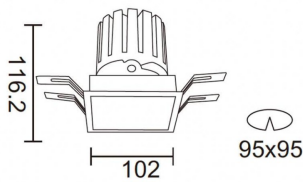

### PRO-DS

Lavov downlight from the family PRO-DS with a power of 28,7W and an optics 24 degrees . CCT 3000K. With a total lumen output of 2336lm and a luminous efficiency of 81,4lm/W.DALI driver. Made in die cast aluminum and finished in Silver color.

### Photometry

Product	
Real power (W)	28.7
Real luminous flux (Lm)	2336
Luminous efficiency (Lm/W)	81.40000000000006
Beam angle (°)	24
Life time (h)	50000 h L80B10
IP	20
Electrical class insulation	Clas II
Colour	Silver
Control gear included	Yes
Control gear	DALI
Flicker Free	Yes
Light source	LED
Type of LED	COB
Colour temperature (K)	3000
Colour consistency (SDCM)	SDCM<3
CRI	90