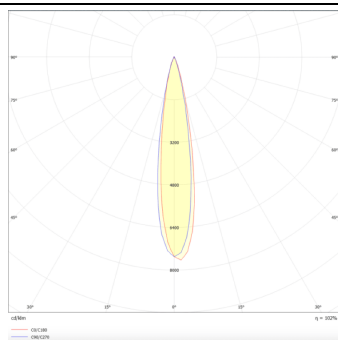

PRO-DS

Lavov downlight from the family PRO-DS with a power of 28,7W and an optics 24 degrees . CCT 3000K. With a total lumen output of 2336lm and a luminous efficiency of 81,4lm/W.DALI driver. Made in die cast aluminum and finished in Silver color.

Item code	86.D026.3323.03
Product type	Indoor
Category	Downlights
Family	PRO-D
Subfamily	PRO-DS

Pictograms

Scheme

Photometry

Product

Real power (W)	28.7
Real luminous flux (Lm)	2336
Luminous efficiency (Lm/W)	81.400000000000006
Beam angle (°)	24
Life time (h)	50000 h L80B10
IP	20
Electrical class insulation	Clas II
Colour	Silver
Control gear included	Yes
Control gear	DALI
Flicker Free	Yes
Light source	LED
Type of LED	COB
Colour temperature (K)	3000
Colour consistency (SDCM)	SDCM<3
CRI	90