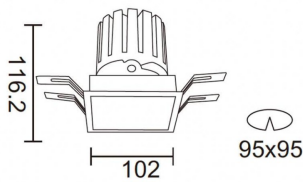

PRO-DS

Lavov downlight from the family PRO-DS with a power of 28,7W and an optics 36 degrees . CCT 3000K. With a total lumen output of 2336lm and a luminous efficiency of 81,4lm/W.ON/OFF driver. Made in die cast aluminum and finished in White color.

Item code	86.D026.3331.01
Product type	Indoor
Category	Downlights
Family	PRO-D
Subfamily	PRO-DS
Pictograms	

Scheme

Product	
Real power (W)	28.7
Real luminous flux (Lm)	2336
Luminous efficiency (Lm/W)	81.40000000000006
Beam angle (°)	36
Life time (h)	50000 h L80B10
IP	20
Electrical class insulation	Clas II
Colour	White
Control gear included	Yes
Control gear	ON/OFF
Flicker Free	Yes
Light source	LED
Type of LED	COB
Colour temperature (K)	3000
Colour consistency (SDCM)	SDCM<3
CRI	90