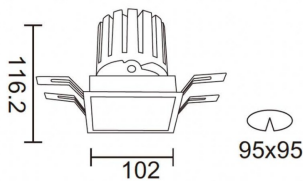

PRO-DS

Lavov downlight from the family PRO-DS with a power of 28,7W and an optics 36 degrees . CCT 3000K. With a total lumen output of 2336lm and a luminous efficiency of 81,4lm/W.ON/OFF driver. Made in die cast aluminum and finished in White color.

Item code	86.D026.3331.01
Product type	Indoor
Category	Downlights
Family	PRO-D
Subfamily	PRO-DS
Pictograms	

Scheme

Product	
Real power (W)	28.7
Real luminous flux (Lm)	2336
Luminous efficiency (Lm/W)	81.400000000000006
Beam angle (°)	36
Life time (h)	50000 h L80B10
IP	20
Electrical class insulation	Clas II
Colour	White
Control gear included	Yes
Control gear	ON/OFF
Flicker Free	Yes
Light source	LED
Type of LED	COB
Colour temperature (K)	3000
Colour consistency (SDCM)	SDCM<3
CRI	90