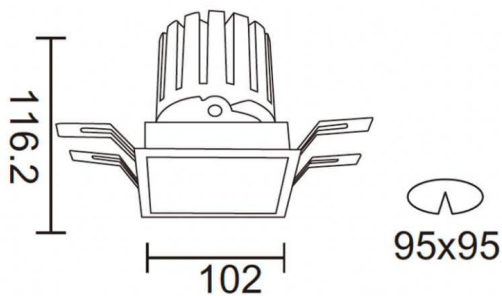

### PRO-DS

Lavov downlight from the family PRO-DS with a power of 28,7W and an optics 36 degrees . CCT 3000K. With a total lumen output of 2336lm and a luminous efficiency of 81,4lm/W.ON/OFF driver. Made in die cast aluminum and finished in White color.

### Scheme

Product	
Real power (W)	28.7
Real luminous flux (Lm)	2336
Luminous efficiency (Lm/W)	81.4
Beam angle (&ordm;)	36
Life time (h)	50000 h L80B10
IP	20
Electrical class insulation	Clas II
Colour	White
Control gear included	Yes
Control gear	ON/OFF
Flicker Free	Yes
Light source	LED
Type of LED	COB
Colour temperature (K)	3000
Colour consistency (SDCM)	SDCM<3
CRI	90