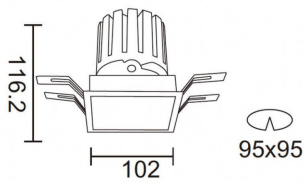

### PRO-DS

Lavov downlight from the family PRO-DS with a power of 28,7W and an optics 36 degrees . CCT 3000K. With a total lumen output of 2336lm and a luminous efficiency of 81,4lm/W.ON/OFF driver. Made in die cast aluminum and finished in Black color.

### Scheme

<b>Product</b>	
<b>Real power (W)</b>	<b>28.7</b>
<b>Real luminous flux (Lm)</b>	<b>2336</b>
<b>Luminous efficiency (Lm/W)</b>	<b>81.40000000000006</b>
<b>Beam angle (°)</b>	<b>36</b>
<b>Life time (h)</b>	<b>50000 h L80B10</b>
<b>IP</b>	<b>20</b>
<b>Electrical class insulation</b>	<b>Clas II</b>
<b>Colour</b>	<b>Black</b>
<b>Control gear included</b>	<b>Yes</b>
<b>Control gear</b>	<b>ON/OFF</b>
<b>Flicker Free</b>	<b>Yes</b>
<b>Light source</b>	<b>LED</b>
<b>Type of LED</b>	<b>COB</b>
<b>Colour temperature (K)</b>	<b>3000</b>
<b>Colour consistency (SDCM)</b>	<b>SDCM&lt;3</b>
<b>CRI</b>	<b>90</b>