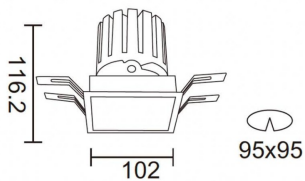

### PRO-DS

Lavov downlight from the family PRO-DS with a power of 28,7W and an optics 36 degrees . CCT 3000K. With a total lumen output of 2336lm and a luminous efficiency of 81,4lm/W.ON/OFF driver. Made in die cast aluminum and finished in Black color.

### Scheme

Product	
Real power (W)	28.7
Real luminous flux (Lm)	2336
Luminous efficiency (Lm/W)	81.400000000000006
Beam angle (°)	36
Life time (h)	50000 h L80B10
IP	20
Electrical class insulation	Clas II
Colour	Black
Control gear included	Yes
Control gear	ON/OFF
Flicker Free	Yes
Light source	LED
Type of LED	COB
Colour temperature (K)	3000
Colour consistency (SDCM)	SDCM<3
CRI	90