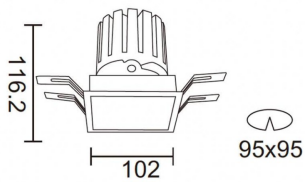

PRO-DS

Lavov downlight from the family PRO-DS with a power of 28,7W and an optics 36 degrees . CCT 3000K. With a total lumen output of 2336lm and a luminous efficiency of 81,4lm/W.ON/OFF driver. Made in die cast aluminum and finished in Black color.

Item code	86.D026.3331.02
Product type	Indoor
Category	Downlights
Family	PRO-D
Subfamily	PRO-DS
Pictograms	

Scheme

Product	
Real power (W)	28.7
Real luminous flux (Lm)	2336
Luminous efficiency (Lm/W)	81.40000000000006
Beam angle (°)	36
Life time (h)	50000 h L80B10
IP	20
Electrical class insulation	Clas II
Colour	Black
Control gear included	Yes
Control gear	ON/OFF
Flicker Free	Yes
Light source	LED
Type of LED	COB
Colour temperature (K)	3000
Colour consistency (SDCM)	SDCM<3
CRI	90