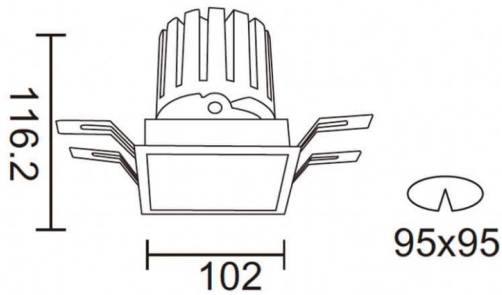

### PRO-DS

Lavov downlight from the family PRO-DS with a power of 28,7W and an optics 36 degrees . CCT 3000K. With a total lumen output of 2336lm and a luminous efficiency of 81,4lm/W.ON/OFF driver. Made in die cast aluminum and finished in Black color.

### Scheme

Product	
Real power (W)	28.7
Real luminous flux (Lm)	2336
Luminous efficiency (Lm/W)	81.4
Beam angle (&ordm;)	36
Life time (h)	50000 h L80B10
IP	20
Electrical class insulation	Clas II
Colour	Black
Control gear included	Yes
Control gear	ON/OFF
Flicker Free	Yes
Light source	LED
Type of LED	COB
Colour temperature (K)	3000
Colour consistency (SDCM)	SDCM<3
CRI	90