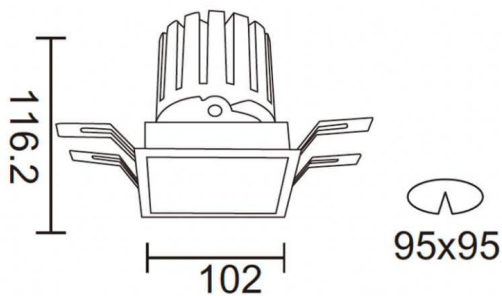

PRO-DS

Lavov downlight from the family PRO-DS with a power of 28,7W and an optics 36 degrees . CCT 3000K. With a total lumen output of 2336lm and a luminous efficiency of 81,4lm/W.ON/OFF driver. Made in die cast aluminum and finished in Silver color.

Item code	86.D026.3331.03
Product type	Indoor
Category	Downlights
Family	PRO-D
Subfamily	PRO-DS
Pictograms	

Scheme

Product	
Real power (W)	28.7
Real luminous flux (Lm)	2336
Luminous efficiency (Lm/W)	81.4
Beam angle (º)	36
Life time (h)	50000 h L80B10
IP	20
Electrical class insulation	Clas II
Colour	Silver
Control gear included	Yes
Control gear	ON/OFF
Flicker Free	Yes
Light source	LED
Type of LED	COB
Colour temperature (K)	3000
Colour consistency (SDCM)	SDCM<3
CRI	90