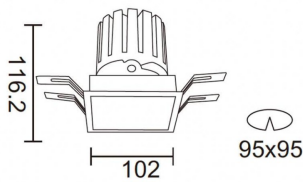

PRO-DS

Lavov downlight from the family PRO-DS with a power of 28,7W and an optics 36 degrees . CCT 3000K. With a total lumen output of 2336lm and a luminous efficiency of 81,4lm/W.ON/OFF driver. Made in die cast aluminum and finished in Silver color.

| | |
|------------------------------------|--------------------------|
| Product | |
| Real power (W) | 28.7 |
| Real luminous flux (Lm) | 2336 |
| Luminous efficiency (Lm/W) | 81.40000000000006 |
| Beam angle (°) | 36 |
| Life time (h) | 50000 h L80B10 |
| IP | 20 |
| Electrical class insulation | Clas II |
| Colour | Silver |
| Control gear included | Yes |
| Control gear | ON/OFF |
| Flicker Free | Yes |
| Light source | LED |
| Type of LED | COB |
| Colour temperature (K) | 3000 |
| Colour consistency (SDCM) | SDCM<3 |
| CRI | 90 |