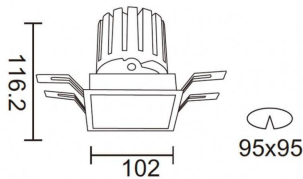

PRO-DS

Lavov downlight from the family PRO-DS with a power of 28,7W and an optics 36 degrees . CCT 3000K. With a total lumen output of 2336lm and a luminous efficiency of 81,4lm/W.ON/OFF driver. Made in die cast aluminum and finished in Silver color.

Item code	86.D026.3331.03
Product type	Indoor
Category	Downlights
Family	PRO-D
Subfamily	PRO-DS
Pictograms	

Scheme

Product	
Real power (W)	28.7
Real luminous flux (Lm)	2336
Luminous efficiency (Lm/W)	81.400000000000006
Beam angle (°)	36
Life time (h)	50000 h L80B10
IP	20
Electrical class insulation	Clas II
Colour	Silver
Control gear included	Yes
Control gear	ON/OFF
Flicker Free	Yes
Light source	LED
Type of LED	COB
Colour temperature (K)	3000
Colour consistency (SDCM)	SDCM<3
CRI	90