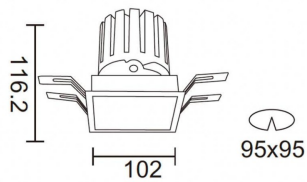

PRO-DS

Lavov downlight from the family PRO-DS with a power of 28,7W and an optics 36 degrees . CCT 3000K. With a total lumen output of 2336lm and a luminous efficiency of 81,4lm/W.ON/OFF driver. Made in die cast aluminum and finished in Silver color.

Item code	86.D026.3331.03
Product type	Indoor
Category	Downlights
Family	PRO-D
Subfamily	PRO-DS
Pictograms	

Scheme

Product	
Real power (W)	28.7
Real luminous flux (Lm)	2336
Luminous efficiency (Lm/W)	81.40000000000006
Beam angle (°)	36
Life time (h)	50000 h L80B10
IP	20
Electrical class insulation	Clas II
Colour	Silver
Control gear included	Yes
Control gear	ON/OFF
Flicker Free	Yes
Light source	LED
Type of LED	COB
Colour temperature (K)	3000
Colour consistency (SDCM)	SDCM<3
CRI	90