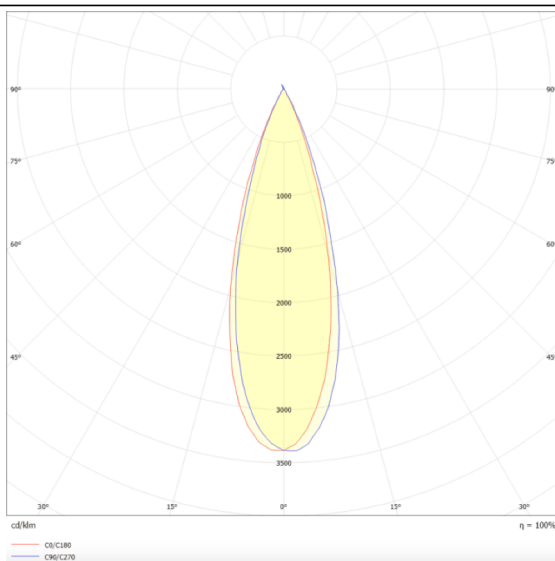

### PRO-DS

Lavov downlight from the family PRO-DS with a power of 28,7W and an optics 36 degrees . CCT 3000K. With a total lumen output of 2336lm and a luminous efficiency of 81,4lm/W.DALI driver. Made in die cast aluminum and finished in White color.

### Scheme

### Photometry

Item code	86.D026.3333.01
Product type	Indoor
Category	Downlights
Family	PRO-D
Subfamily	PRO-DS
Pictograms	

Product	
Real power (W)	28.7
Real luminous flux (Lm)	2336
Luminous efficiency (Lm/W)	81.40000000000006
Beam angle (°)	36
Life time (h)	50000 h L80B10
IP	20
Electrical class insulation	Clas II
Colour	White
Control gear included	Yes
Control gear	DALI
Flicker Free	Yes
Light source	LED
Type of LED	COB
Colour temperature (K)	3000
Colour consistency (SDCM)	SDCM3
CRI	90