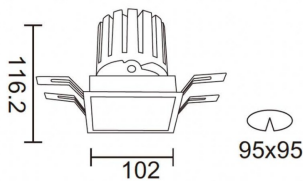

PRO-DS

Lavov downlight from the family PRO-DS with a power of 28,7W and an optics 36 degrees . CCT 3000K. With a total lumen output of 2336lm and a luminous efficiency of 81,4lm/W.DALI driver. Made in die cast aluminum and finished in White color.

Item code	86.D026.3333.01
Product type	Indoor
Category	Downlights
Family	PRO-D
Subfamily	PRO-DS
Pictograms	

Scheme

Product

Real power (W)	28.7
Real luminous flux (Lm)	2336
Luminous efficiency (Lm/W)	81.400000000000006
Beam angle (°)	36
Life time (h)	50000 h L80B10
IP	20
Electrical class insulation	Clas II
Colour	White
Control gear included	Yes
Control gear	DALI
Flicker Free	Yes
Light source	LED
Type of LED	COB
Colour temperature (K)	3000
Colour consistency (SDCM)	SDCM<3
CRI	90