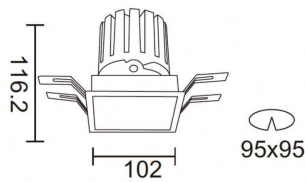

PRO-DS

Lavov downlight from the family PRO-DS with a power of 28,7W and an optics 36 degrees . CCT 3000K. With a total lumen output of 2336lm and a luminous efficiency of 81,4lm/W.DALI driver. Made in die cast aluminum and finished in White color.

Item code	86.D026.3333.01
Product type	Indoor
Category	Downlights
Family	PRO-D
Subfamily	PRO-DS
Pictograms	

Scheme

Product

Real power (W)	28.7
Real luminous flux (Lm)	2336
Luminous efficiency (Lm/W)	81.40000000000006
Beam angle (°)	36
Life time (h)	50000 h L80B10
IP	20
Electrical class insulation	Clas II
Colour	White
Control gear included	Yes
Control gear	DALI
Flicker Free	Yes
Light source	LED
Type of LED	COB
Colour temperature (K)	3000
Colour consistency (SDCM)	SDCM<3
CRI	90