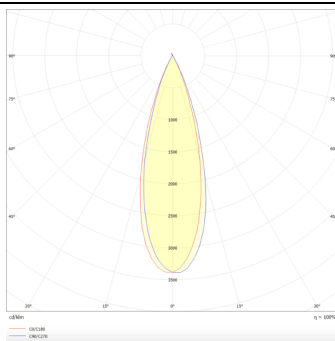

PRO-DS

Lavov downlight from the family PRO-DS with a power of 28,7W and an optics 36 degrees . CCT 3000K. With a total lumen output of 2336lm and a luminous efficiency of 81,4lm/W.DALI driver. Made in die cast aluminum and finished in White color.

Item code	86.D026.3333.01
Product type	Indoor
Category	Downlights
Family	PRO-D
Subfamily	PRO-DS
Pictograms	

Scheme

Photometry

Product	
Real power (W)	28.7
Real luminous flux (Lm)	2336
Luminous efficiency (Lm/W)	81.40000000000006
Beam angle (°)	36
Life time (h)	50000 h L80B10
IP	20
Electrical class insulation	Clas II
Colour	White
Control gear included	Yes
Control gear	DALI
Flicker Free	Yes
Light source	LED
Type of LED	COB
Colour temperature (K)	3000
Colour consistency (SDCM)	SDCM<3
CRI	90