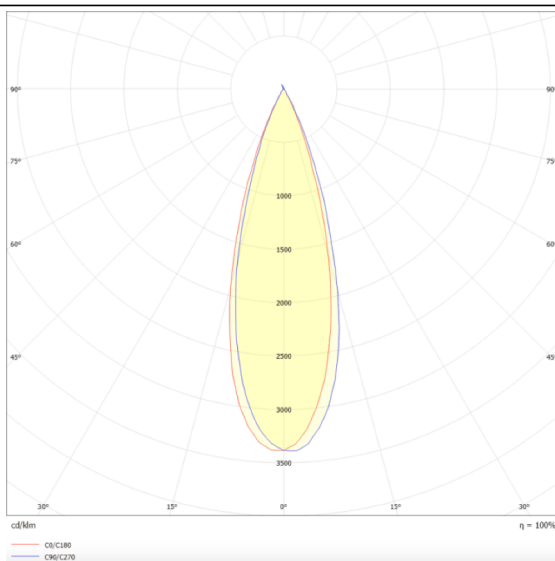

Photometry

Item code	86.D026.3333.01
Product type	Indoor
Category	Downlights
Family	PRO-D
Subfamily	PRO-DS
Pictograms	

Product	
Real power (W)	28.7
Real luminous flux (Lm)	2336
Luminous efficiency (Lm/W)	81.40000000000006
Beam angle (°)	36
Life time (h)	50000 h L80B10
IP	20
Electrical class insulation	Clas II
Colour	White
Control gear included	Yes
Control gear	DALI
Flicker Free	Yes
Light source	LED
Type of LED	COB
Colour temperature (K)	3000
Colour consistency (SDCM)	SDCM3
CRI	90