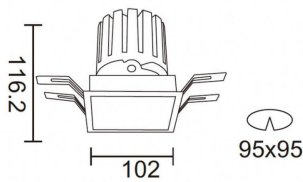

PRO-DS

Lavov downlight from the family PRO-DS with a power of 28,7W and an optics 36 degrees . CCT 3000K. With a total lumen output of 2336lm and a luminous efficiency of 81,4lm/W.DALI driver. Made in die cast aluminum and finished in White color.

Item code	86.D026.3333.01
Product type	Indoor
Category	Downlights
Family	PRO-D
Subfamily	PRO-DS
Pictograms	

Scheme

Photometry

Product	
Real power (W)	28.7
Real luminous flux (Lm)	2336
Luminous efficiency (Lm/W)	81.40000000000006
Beam angle (°)	36
Life time (h)	50000 h L80B10
IP	20
Electrical class insulation	Clas II
Colour	White
Control gear included	Yes
Control gear	DALI
Flicker Free	Yes
Light source	LED
Type of LED	COB
Colour temperature (K)	3000
Colour consistency (SDCM)	SDCM<3
CRI	90