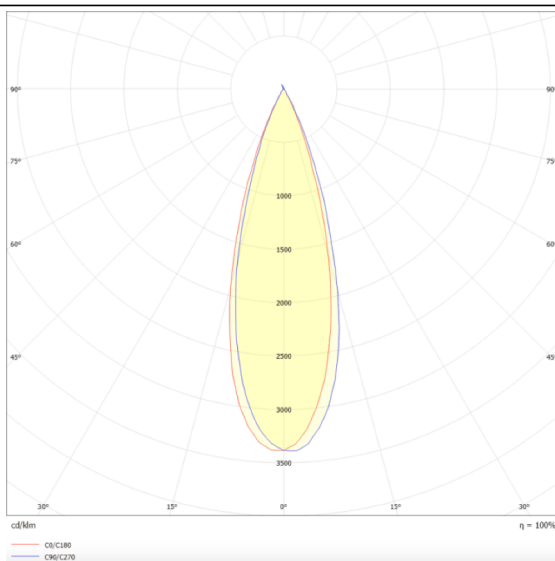

PRO-DS

Lavov downlight from the family PRO-DS with a power of 28,7W and an optics 36 degrees . CCT 3000K. With a total lumen output of 2336lm and a luminous efficiency of 81,4lm/W.DALI driver. Made in die cast aluminum and finished in Black color.

Scheme

Photometry

Item code	86.D026.3333.02
Product type	Indoor
Category	Downlights
Family	PRO-D
Subfamily	PRO-DS
Pictograms	

Product	
Real power (W)	28.7
Real luminous flux (Lm)	2336
Luminous efficiency (Lm/W)	81.40000000000006
Beam angle (°)	36
Life time (h)	50000 h L80B10
IP	20
Electrical class insulation	Clas II
Colour	Black
Control gear included	Yes
Control gear	DALI
Flicker Free	Yes
Light source	LED
Type of LED	COB
Colour temperature (K)	3000
Colour consistency (SDCM)	SDCM3
CRI	90