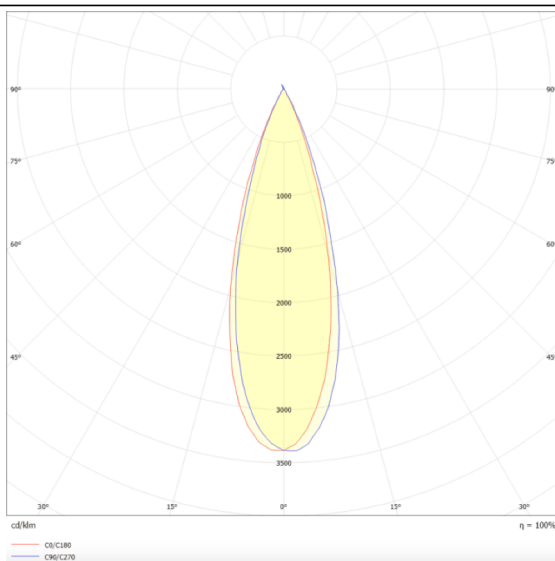

PRO-DS

Lavov downlight from the family PRO-DS with a power of 28,7W and an optics 36 degrees . CCT 3000K. With a total lumen output of 2336lm and a luminous efficiency of 81,4lm/W.DALI driver. Made in die cast aluminum and finished in Black color.

Scheme

Photometry

Item code	86.D026.3333.02
Product type	Indoor
Category	Downlights
Family	PRO-D
Subfamily	PRO-DS
Pictograms	

Product

Real power (W)	28.7
Real luminous flux (Lm)	2336
Luminous efficiency (Lm/W)	81.4
Beam angle (º)	36
Life time (h)	50000 h L80B10
IP	20
Electrical class insulation	Clas II
Colour	Black
Control gear included	Yes
Control gear	DALI
Flicker Free	Yes
Light source	LED
Type of LED	COB
Colour temperature (K)	3000
Colour consistency (SDCM)	SDCM<3
CRI	90