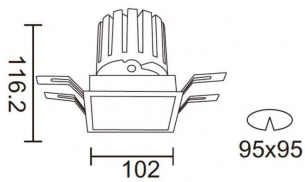

### PRO-DS

Lavov downlight from the family PRO-DS with a power of 28,7W and an optics 36 degrees . CCT 3000K. With a total lumen output of 2336lm and a luminous efficiency of 81,4lm/W.DALI driver. Made in die cast aluminum and finished in Black color.

### Photometry

Product	
Real power (W)	28.7
Real luminous flux (Lm)	2336
Luminous efficiency (Lm/W)	81.40000000000006
Beam angle (°)	36
Life time (h)	50000 h L80B10
IP	20
Electrical class insulation	Clas II
Colour	Black
Control gear included	Yes
Control gear	DALI
Flicker Free	Yes
Light source	LED
Type of LED	COB
Colour temperature (K)	3000
Colour consistency (SDCM)	SDCM<3
CRI	90