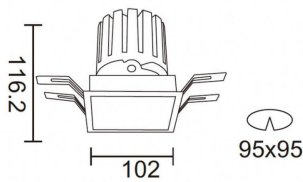

PRO-DS

Lavov downlight from the family PRO-DS with a power of 28,7W and an optics 36 degrees . CCT 3000K. With a total lumen output of 2336lm and a luminous efficiency of 81,4lm/W.DALI driver. Made in die cast aluminum and finished in Black color.

Item code	86.D026.3333.02
Product type	Indoor
Category	Downlights
Family	PRO-D
Subfamily	PRO-DS
Pictograms	

Scheme

Product

Real power (W)	28.7
Real luminous flux (Lm)	2336
Luminous efficiency (Lm/W)	81.40000000000006
Beam angle (°)	36
Life time (h)	50000 h L80B10
IP	20
Electrical class insulation	Clas II
Colour	Black
Control gear included	Yes
Control gear	DALI
Flicker Free	Yes
Light source	LED
Type of LED	COB
Colour temperature (K)	3000
Colour consistency (SDCM)	SDCM<3
CRI	90