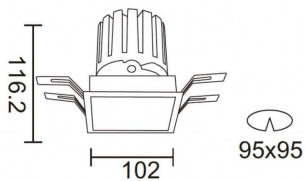

### PRO-DS

Lavov downlight from the family PRO-DS with a power of 28,7W and an optics 36 degrees . CCT 3000K. With a total lumen output of 2336lm and a luminous efficiency of 81,4lm/W.DALI driver. Made in die cast aluminum and finished in Black color.

### Product

Real power (W)	28.7
Real luminous flux (Lm)	2336
Luminous efficiency (Lm/W)	81.400000000000006
Beam angle (°)	36
Life time (h)	50000 h L80B10
IP	20
Electrical class insulation	Clas II
Colour	Black
Control gear included	Yes
Control gear	DALI
Flicker Free	Yes
Light source	LED
Type of LED	COB
Colour temperature (K)	3000
Colour consistency (SDCM)	SDCM<3
CRI	90