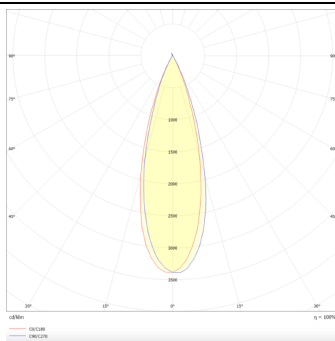

### PRO-DS

Lavov downlight from the family PRO-DS with a power of 28,7W and an optics 36 degrees . CCT 3000K. With a total lumen output of 2336lm and a luminous efficiency of 81,4lm/W.DALI driver. Made in die cast aluminum and finished in Black color.

### Photometry

Product	
Real power (W)	28.7
Real luminous flux (Lm)	2336
Luminous efficiency (Lm/W)	81.40000000000006
Beam angle (°)	36
Life time (h)	50000 h L80B10
IP	20
Electrical class insulation	Clas II
Colour	Black
Control gear included	Yes
Control gear	DALI
Flicker Free	Yes
Light source	LED
Type of LED	COB
Colour temperature (K)	3000
Colour consistency (SDCM)	SDCM<3
CRI	90