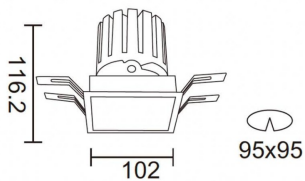

PRO-DS

Lavov downlight from the family PRO-DS with a power of 28,7W and an optics 36 degrees . CCT 3000K. With a total lumen output of 2336lm and a luminous efficiency of 81,4lm/W.DALI driver. Made in die cast aluminum and finished in Silver color.

Item code	86.D026.3333.03
Product type	Indoor
Category	Downlights
Family	PRO-D
Subfamily	PRO-DS
Pictograms	

Scheme

Photometry

Product

Real power (W)	28.7
Real luminous flux (Lm)	2336
Luminous efficiency (Lm/W)	81.400000000000006
Beam angle (°)	36
Life time (h)	50000 h L80B10
IP	20
Electrical class insulation	Clas II
Colour	Silver
Control gear included	Yes
Control gear	DALI
Flicker Free	Yes
Light source	LED
Type of LED	COB
Colour temperature (K)	3000
Colour consistency (SDCM)	SDCM<3
CRI	90