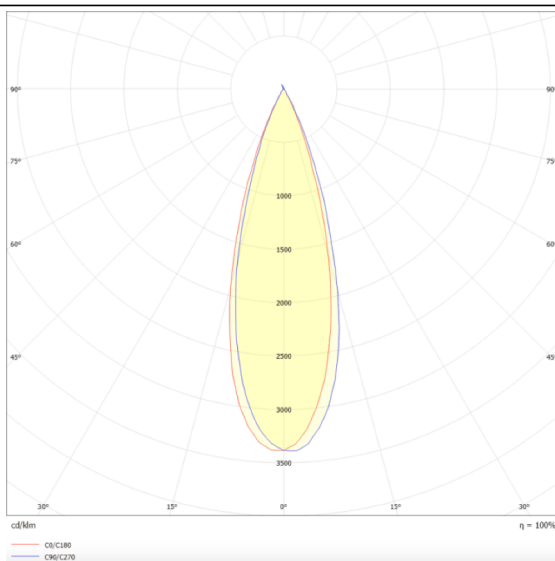

### PRO-DS

Lavov downlight from the family PRO-DS with a power of 28,7W and an optics 36 degrees . CCT 3000K. With a total lumen output of 2336lm and a luminous efficiency of 81,4lm/W.DALI driver. Made in die cast aluminum and finished in Silver color.

### Scheme

### Photometry

Item code	86.D026.3333.03
Product type	Indoor
Category	Downlights
Family	PRO-D
Subfamily	PRO-DS
Pictograms	

Product	
Real power (W)	28.7
Real luminous flux (Lm)	2336
Luminous efficiency (Lm/W)	81.40000000000006
Beam angle (°)	36
Life time (h)	50000 h L80B10
IP	20
Electrical class insulation	Clas II
Colour	Silver
Control gear included	Yes
Control gear	DALI
Flicker Free	Yes
Light source	LED
Type of LED	COB
Colour temperature (K)	3000
Colour consistency (SDCM)	SDCM3
CRI	90