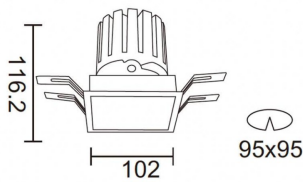

PRO-DS

Lavov downlight from the family PRO-DS with a power of 28,7W and an optics 36 degrees . CCT 3000K. With a total lumen output of 2336lm and a luminous efficiency of 81,4lm/W.DALI driver. Made in die cast aluminum and finished in Silver color.

Item code	86.D026.3333.03
Product type	Indoor
Category	Downlights
Family	PRO-D
Subfamily	PRO-DS
Pictograms	

Scheme

Product

Real power (W)	28.7
Real luminous flux (Lm)	2336
Luminous efficiency (Lm/W)	81.40000000000006
Beam angle (°)	36
Life time (h)	50000 h L80B10
IP	20
Electrical class insulation	Clas II
Colour	Silver
Control gear included	Yes
Control gear	DALI
Flicker Free	Yes
Light source	LED
Type of LED	COB
Colour temperature (K)	3000
Colour consistency (SDCM)	SDCM<3
CRI	90