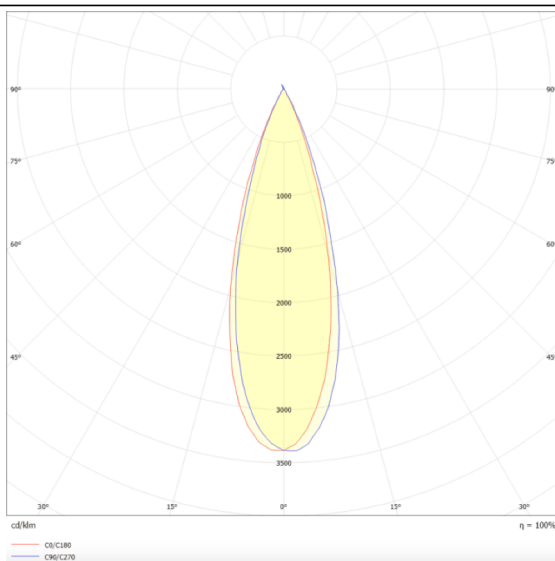

PRO-DS

Lavov downlight from the family PRO-DS with a power of 28,7W and an optics 36 degrees . CCT 3000K. With a total lumen output of 2336lm and a luminous efficiency of 81,4lm/W.DALI driver. Made in die cast aluminum and finished in Silver color.

Scheme

Photometry

Item code	86.D026.3333.03
Product type	Indoor
Category	Downlights
Family	PRO-D
Subfamily	PRO-DS
Pictograms	

Product

Real power (W)	28.7
Real luminous flux (Lm)	2336
Luminous efficiency (Lm/W)	81.4
Beam angle (º)	36
Life time (h)	50000 h L80B10
IP	20
Electrical class insulation	Clas II
Colour	Silver
Control gear included	Yes
Control gear	DALI
Flicker Free	Yes
Light source	LED
Type of LED	COB
Colour temperature (K)	3000
Colour consistency (SDCM)	SDCM<3
CRI	90