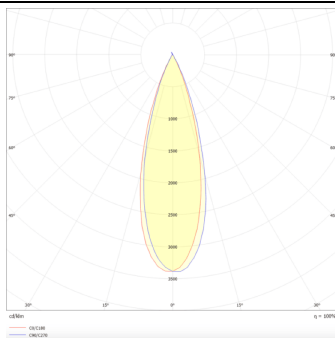

PRO-DS

Lavov downlight from the family PRO-DS with a power of 28,7W and an optics 36 degrees . CCT 3000K. With a total lumen output of 2336lm and a luminous efficiency of 81,4lm/W.DALI driver. Made in die cast aluminum and finished in Silver color.

Item code	86.D026.3333.03
Product type	Indoor
Category	Downlights
Family	PRO-D
Subfamily	PRO-DS
Pictograms	

Scheme

Photometry

Product

Real power (W)	28.7
Real luminous flux (Lm)	2336
Luminous efficiency (Lm/W)	81.400000000000006
Beam angle (°)	36
Life time (h)	50000 h L80B10
IP	20
Electrical class insulation	Clas II
Colour	Silver
Control gear included	Yes
Control gear	DALI
Flicker Free	Yes
Light source	LED
Type of LED	COB
Colour temperature (K)	3000
Colour consistency (SDCM)	SDCM<3
CRI	90