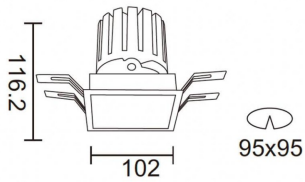

PRO-DS

Lavov downlight from the family PRO-DS with a power of 28,7W and an optics 12 degrees . CCT 4000K. With a total lumen output of 2336lm and a luminous efficiency of 81,4lm/W.ON/OFF driver. Made in die cast aluminum and finished in White color.

Item code	86.D026.3411.01
Product type	Indoor
Category	Downlights
Family	PRO-D
Subfamily	PRO-DS
Pictograms	

Scheme

Product	
Real power (W)	28.7
Real luminous flux (Lm)	2336
Luminous efficiency (Lm/W)	81.400000000000006
Beam angle (°)	12
Life time (h)	50000 h L80B10
IP	20
Electrical class insulation	Clas II
Colour	White
Control gear included	Yes
Control gear	ON/OFF
Flicker Free	Yes
Light source	LED
Type of LED	COB
Colour temperature (K)	4000
Colour consistency (SDCM)	SDCM<3
CRI	90