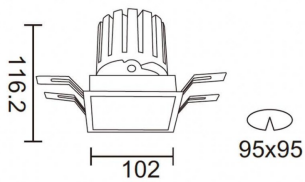

PRO-DS

Lavov downlight from the family PRO-DS with a power of 28,7W and an optics 12 degrees . CCT 4000K. With a total lumen output of 2336lm and a luminous efficiency of 81,4lm/W.ON/OFF driver. Made in die cast aluminum and finished in White color.

Item code	86.D026.3411.01
Product type	Indoor
Category	Downlights
Family	PRO-D
Subfamily	PRO-DS
Pictograms	

Scheme

Product	
Real power (W)	28.7
Real luminous flux (Lm)	2336
Luminous efficiency (Lm/W)	81.40000000000006
Beam angle (°)	12
Life time (h)	50000 h L80B10
IP	20
Electrical class insulation	Clas II
Colour	White
Control gear included	Yes
Control gear	ON/OFF
Flicker Free	Yes
Light source	LED
Type of LED	COB
Colour temperature (K)	4000
Colour consistency (SDCM)	SDCM<3
CRI	90