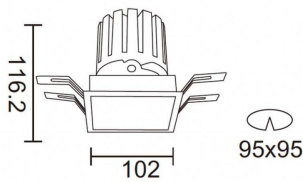

PRO-DS

Lavov downlight from the family PRO-DS with a power of 28,7W and an optics 12 degrees . CCT 4000K. With a total lumen output of 2336lm and a luminous efficiency of 81,4lm/W.ON/OFF driver. Made in die cast aluminum and finished in White color.

Item code	86.D026.3411.01
Product type	Indoor
Category	Downlights
Family	PRO-D
Subfamily	PRO-DS
Pictograms	

Scheme

Product	
Real power (W)	28.7
Real luminous flux (Lm)	2336
Luminous efficiency (Lm/W)	81.40000000000006
Beam angle (°)	12
Life time (h)	50000 h L80B10
IP	20
Electrical class insulation	Clas II
Colour	White
Control gear included	Yes
Control gear	ON/OFF
Flicker Free	Yes
Light source	LED
Type of LED	COB
Colour temperature (K)	4000
Colour consistency (SDCM)	SDCM<3
CRI	90