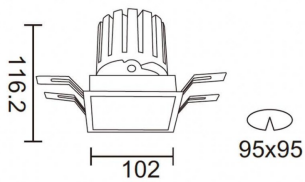

PRO-DS

Lavov downlight from the family PRO-DS with a power of 28,7W and an optics 12 degrees . CCT 4000K. With a total lumen output of 2336lm and a luminous efficiency of 81,4lm/W.ON/OFF driver. Made in die cast aluminum and finished in Black color.

Item code	86.D026.3411.02
Product type	Indoor
Category	Downlights
Family	PRO-D
Subfamily	PRO-DS
Pictograms	

Scheme

Product	
Real power (W)	28.7
Real luminous flux (Lm)	2336
Luminous efficiency (Lm/W)	81.40000000000006
Beam angle (°)	12
Life time (h)	50000 h L80B10
IP	20
Electrical class insulation	Clas II
Colour	Black
Control gear included	Yes
Control gear	ON/OFF
Flicker Free	Yes
Light source	LED
Type of LED	COB
Colour temperature (K)	4000
Colour consistency (SDCM)	SDCM<3
CRI	90