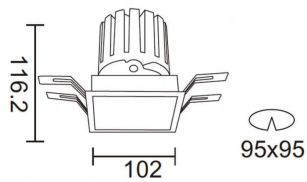

### PRO-DS

Lavov downlight from the family PRO-DS with a power of 28,7W and an optics 12 degrees . CCT 4000K. With a total lumen output of 2336lm and a luminous efficiency of 81,4lm/W.ON/OFF driver. Made in die cast aluminum and finished in Black color.

### Scheme

<b>Product</b>	
<b>Real power (W)</b>	<b>28.7</b>
<b>Real luminous flux (Lm)</b>	<b>2336</b>
<b>Luminous efficiency (Lm/W)</b>	<b>81.40000000000006</b>
<b>Beam angle (°)</b>	<b>12</b>
<b>Life time (h)</b>	<b>50000 h L80B10</b>
<b>IP</b>	<b>20</b>
<b>Electrical class insulation</b>	<b>Clas II</b>
<b>Colour</b>	<b>Black</b>
<b>Control gear included</b>	<b>Yes</b>
<b>Control gear</b>	<b>ON/OFF</b>
<b>Flicker Free</b>	<b>Yes</b>
<b>Light source</b>	<b>LED</b>
<b>Type of LED</b>	<b>COB</b>
<b>Colour temperature (K)</b>	<b>4000</b>
<b>Colour consistency (SDCM)</b>	<b>SDCM&lt;3</b>
<b>CRI</b>	<b>90</b>