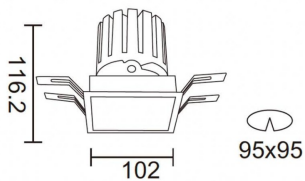

PRO-DS

Lavov downlight from the family PRO-DS with a power of 28,7W and an optics 12 degrees . CCT 4000K. With a total lumen output of 2336lm and a luminous efficiency of 81,4lm/W.ON/OFF driver. Made in die cast aluminum and finished in Black color.

Item code	86.D026.3411.02
Product type	Indoor
Category	Downlights
Family	PRO-D
Subfamily	PRO-DS
Pictograms	

Scheme

Product	
Real power (W)	28.7
Real luminous flux (Lm)	2336
Luminous efficiency (Lm/W)	81.400000000000006
Beam angle (°)	12
Life time (h)	50000 h L80B10
IP	20
Electrical class insulation	Clas II
Colour	Black
Control gear included	Yes
Control gear	ON/OFF
Flicker Free	Yes
Light source	LED
Type of LED	COB
Colour temperature (K)	4000
Colour consistency (SDCM)	SDCM<3
CRI	90