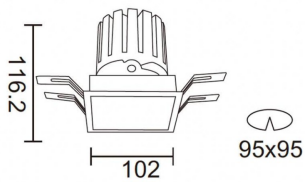

PRO-DS

Lavov downlight from the family PRO-DS with a power of 28,7W and an optics 12 degrees . CCT 4000K. With a total lumen output of 2336lm and a luminous efficiency of 81,4lm/W.ON/OFF driver. Made in die cast aluminum and finished in Silver color.

Item code	86.D026.3411.03
Product type	Indoor
Category	Downlights
Family	PRO-D
Subfamily	PRO-DS
Pictograms	

Scheme

Product	
Real power (W)	28.7
Real luminous flux (Lm)	2336
Luminous efficiency (Lm/W)	81.40000000000006
Beam angle (°)	12
Life time (h)	50000 h L80B10
IP	20
Electrical class insulation	Clas II
Colour	Silver
Control gear included	Yes
Control gear	ON/OFF
Flicker Free	Yes
Light source	LED
Type of LED	COB
Colour temperature (K)	4000
Colour consistency (SDCM)	SDCM<3
CRI	90