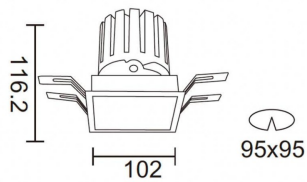

### PRO-DS

Lavov downlight from the family PRO-DS with a power of 28,7W and an optics 12 degrees . CCT 4000K. With a total lumen output of 2336lm and a luminous efficiency of 81,4lm/W.ON/OFF driver. Made in die cast aluminum and finished in Silver color.

### Scheme

<b>Product</b>	
<b>Real power (W)</b>	<b>28.7</b>
<b>Real luminous flux (Lm)</b>	<b>2336</b>
<b>Luminous efficiency (Lm/W)</b>	<b>81.40000000000006</b>
<b>Beam angle (°)</b>	<b>12</b>
<b>Life time (h)</b>	<b>50000 h L80B10</b>
<b>IP</b>	<b>20</b>
<b>Electrical class insulation</b>	<b>Clas II</b>
<b>Colour</b>	<b>Silver</b>
<b>Control gear included</b>	<b>Yes</b>
<b>Control gear</b>	<b>ON/OFF</b>
<b>Flicker Free</b>	<b>Yes</b>
<b>Light source</b>	<b>LED</b>
<b>Type of LED</b>	<b>COB</b>
<b>Colour temperature (K)</b>	<b>4000</b>
<b>Colour consistency (SDCM)</b>	<b>SDCM&lt;3</b>
<b>CRI</b>	<b>90</b>