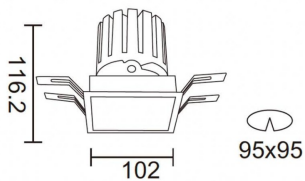

### PRO-DS

Lavov downlight from the family PRO-DS with a power of 28,7W and an optics 12 degrees . CCT 4000K. With a total lumen output of 2336lm and a luminous efficiency of 81,4lm/W.ON/OFF driver. Made in die cast aluminum and finished in Silver color.

### Scheme

Product	
Real power (W)	28.7
Real luminous flux (Lm)	2336
Luminous efficiency (Lm/W)	81.400000000000006
Beam angle (°)	12
Life time (h)	50000 h L80B10
IP	20
Electrical class insulation	Clas II
Colour	Silver
Control gear included	Yes
Control gear	ON/OFF
Flicker Free	Yes
Light source	LED
Type of LED	COB
Colour temperature (K)	4000
Colour consistency (SDCM)	SDCM<3
CRI	90