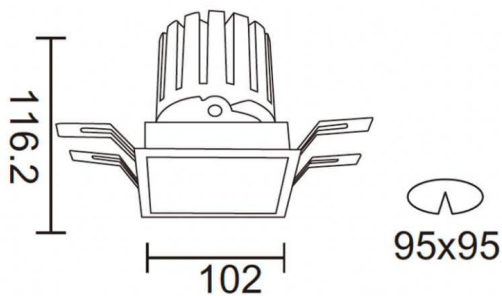

PRO-DS

Lavov downlight from the family PRO-DS with a power of 28,7W and an optics 12 degrees . CCT 4000K. With a total lumen output of 2336lm and a luminous efficiency of 81,4lm/W.ON/OFF driver. Made in die cast aluminum and finished in Silver color.

Item code	86.D026.3411.03
Product type	Indoor
Category	Downlights
Family	PRO-D
Subfamily	PRO-DS
Pictograms	

Scheme

Product	
Real power (W)	28.7
Real luminous flux (Lm)	2336
Luminous efficiency (Lm/W)	81.4
Beam angle (º)	12
Life time (h)	50000 h L80B10
IP	20
Electrical class insulation	Clas II
Colour	Silver
Control gear included	Yes
Control gear	ON/OFF
Flicker Free	Yes
Light source	LED
Type of LED	COB
Colour temperature (K)	4000
Colour consistency (SDCM)	SDCM<3
CRI	90