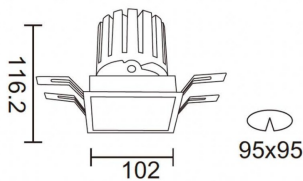

PRO-DS

Lavov downlight from the family PRO-DS with a power of 28,7W and an optics 12 degrees . CCT 4000K. With a total lumen output of 2336lm and a luminous efficiency of 81,4lm/W.DALI driver. Made in die cast aluminum and finished in White color.

Item code	86.D026.3413.01
Product type	Indoor
Category	Downlights
Family	PRO-D
Subfamily	PRO-DS
Pictograms	

Scheme

Photometry

Product

Real power (W)	28.7
Real luminous flux (Lm)	2336
Luminous efficiency (Lm/W)	81.400000000000006
Beam angle (°)	12
Life time (h)	50000 h L80B10
IP	20
Electrical class insulation	Clas II
Colour	White
Control gear included	Yes
Control gear	DALI
Flicker Free	Yes
Light source	LED
Type of LED	COB
Colour temperature (K)	4000
Colour consistency (SDCM)	SDCM<3
CRI	90