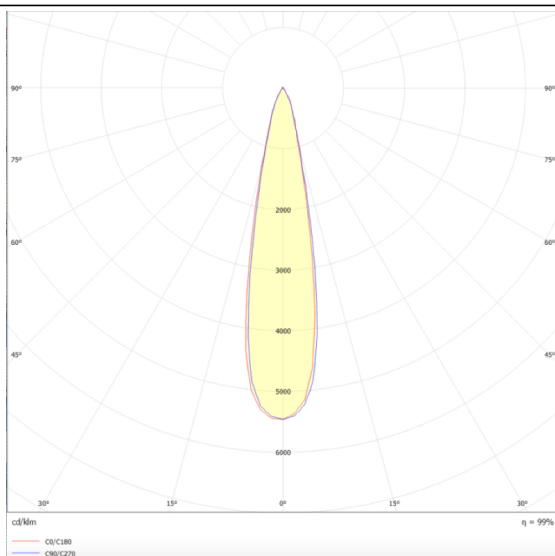

### PRO-DS

Lavov downlight from the family PRO-DS with a power of 28,7W and an optics 12 degrees . CCT 4000K. With a total lumen output of 2336lm and a luminous efficiency of 81,4lm/W.DALI driver. Made in die cast aluminum and finished in White color.

### Scheme

### Product

Real power (W)	28.7
Real luminous flux (Lm)	2336
Luminous efficiency (Lm/W)	81.40000000000006
Beam angle (°)	12
Life time (h)	50000 h L80B10
IP	20
Electrical class insulation	Clas II
Colour	White
Control gear included	Yes
Control gear	DALI
Flicker Free	Yes
Light source	LED
Type of LED	COB
Colour temperature (K)	4000
Colour consistency (SDCM)	SDCM3
CRI	90