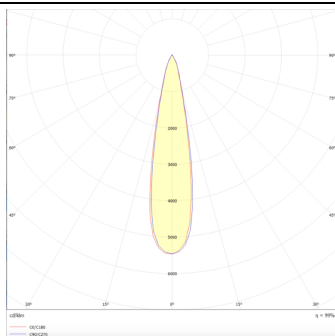

PRO-DS

Lavov downlight from the family PRO-DS with a power of 28,7W and an optics 12 degrees . CCT 4000K. With a total lumen output of 2336lm and a luminous efficiency of 81,4lm/W.DALI driver. Made in die cast aluminum and finished in White color.

Item code	86.D026.3413.01
Product type	Indoor
Category	Downlights
Family	PRO-D
Subfamily	PRO-DS
Pictograms	

Scheme

Photometry

Product	
Real power (W)	28.7
Real luminous flux (Lm)	2336
Luminous efficiency (Lm/W)	81.40000000000006
Beam angle (°)	12
Life time (h)	50000 h L80B10
IP	20
Electrical class insulation	Clas II
Colour	White
Control gear included	Yes
Control gear	DALI
Flicker Free	Yes
Light source	LED
Type of LED	COB
Colour temperature (K)	4000
Colour consistency (SDCM)	SDCM<3
CRI	90