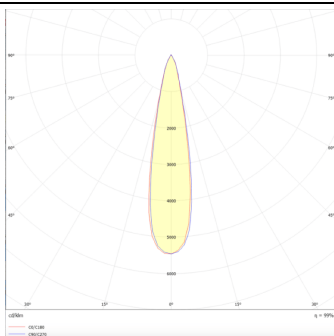

PRO-DS

Lavov downlight from the family PRO-DS with a power of 28,7W and an optics 12 degrees . CCT 4000K. With a total lumen output of 2336lm and a luminous efficiency of 81,4lm/W.DALI driver. Made in die cast aluminum and finished in White color.

Item code	86.D026.3413.01
Product type	Indoor
Category	Downlights
Family	PRO-D
Subfamily	PRO-DS
Pictograms	

Scheme

Photometry

Product	
Real power (W)	28.7
Real luminous flux (Lm)	2336
Luminous efficiency (Lm/W)	81.40000000000006
Beam angle (°)	12
Life time (h)	50000 h L80B10
IP	20
Electrical class insulation	Clas II
Colour	White
Control gear included	Yes
Control gear	DALI
Flicker Free	Yes
Light source	LED
Type of LED	COB
Colour temperature (K)	4000
Colour consistency (SDCM)	SDCM<3
CRI	90