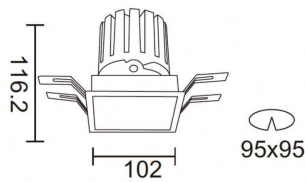

PRO-DS

Lavov downlight from the family PRO-DS with a power of 28,7W and an optics 12 degrees . CCT 4000K. With a total lumen output of 2336lm and a luminous efficiency of 81,4lm/W.DALI driver. Made in die cast aluminum and finished in White color.

Item code	86.D026.3413.01
Product type	Indoor
Category	Downlights
Family	PRO-D
Subfamily	PRO-DS
Pictograms	

Scheme

Photometry

Product	
Real power (W)	28.7
Real luminous flux (Lm)	2336
Luminous efficiency (Lm/W)	81.40000000000006
Beam angle (°)	12
Life time (h)	50000 h L80B10
IP	20
Electrical class insulation	Clas II
Colour	White
Control gear included	Yes
Control gear	DALI
Flicker Free	Yes
Light source	LED
Type of LED	COB
Colour temperature (K)	4000
Colour consistency (SDCM)	SDCM<3
CRI	90