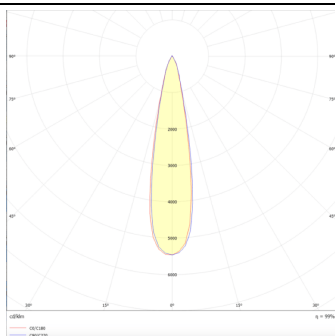

PRO-DS

Lavov downlight from the family PRO-DS with a power of 28,7W and an optics 12 degrees . CCT 4000K. With a total lumen output of 2336lm and a luminous efficiency of 81,4lm/W.DALI driver. Made in die cast aluminum and finished in White color.

Item code	86.D026.3413.01
Product type	Indoor
Category	Downlights
Family	PRO-D
Subfamily	PRO-DS
Pictograms	

Scheme

Photometry

Product

Real power (W)	28.7
Real luminous flux (Lm)	2336
Luminous efficiency (Lm/W)	81.400000000000006
Beam angle (°)	12
Life time (h)	50000 h L80B10
IP	20
Electrical class insulation	Clas II
Colour	White
Control gear included	Yes
Control gear	DALI
Flicker Free	Yes
Light source	LED
Type of LED	COB
Colour temperature (K)	4000
Colour consistency (SDCM)	SDCM<3
CRI	90