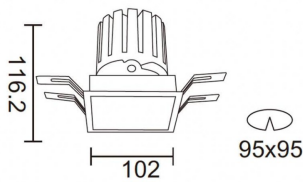

PRO-DS

Lavov downlight from the family PRO-DS with a power of 28,7W and an optics 12 degrees . CCT 4000K. With a total lumen output of 2336lm and a luminous efficiency of 81,4lm/W.DALI driver. Made in die cast aluminum and finished in White color.

Item code	86.D026.3413.01
Product type	Indoor
Category	Downlights
Family	PRO-D
Subfamily	PRO-DS
Pictograms	

Scheme

Photometry

Product	
Real power (W)	28.7
Real luminous flux (Lm)	2336
Luminous efficiency (Lm/W)	81.40000000000006
Beam angle (°)	12
Life time (h)	50000 h L80B10
IP	20
Electrical class insulation	Clas II
Colour	White
Control gear included	Yes
Control gear	DALI
Flicker Free	Yes
Light source	LED
Type of LED	COB
Colour temperature (K)	4000
Colour consistency (SDCM)	SDCM<3
CRI	90