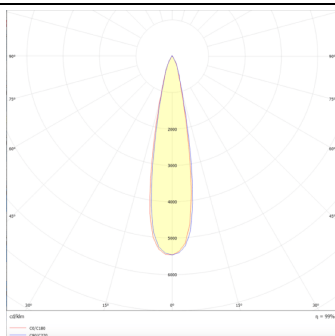

### PRO-DS

Lavov downlight from the family PRO-DS with a power of 28,7W and an optics 12 degrees . CCT 4000K. With a total lumen output of 2336lm and a luminous efficiency of 81,4lm/W.DALI driver. Made in die cast aluminum and finished in Black color.

### Photometry

Product	
Real power (W)	28.7
Real luminous flux (Lm)	2336
Luminous efficiency (Lm/W)	81.400000000000006
Beam angle (°)	12
Life time (h)	50000 h L80B10
IP	20
Electrical class insulation	Clas II
Colour	Black
Control gear included	Yes
Control gear	DALI
Flicker Free	Yes
Light source	LED
Type of LED	COB
Colour temperature (K)	4000
Colour consistency (SDCM)	SDCM<3
CRI	90