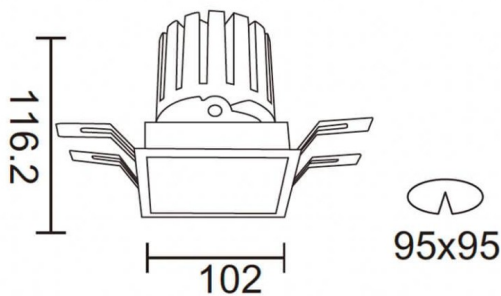

PRO-DS

Lavov downlight from the family PRO-DS with a power of 28,7W and an optics 12 degrees . CCT 4000K. With a total lumen output of 2336lm and a luminous efficiency of 81,4lm/W.DALI driver. Made in die cast aluminum and finished in Black color.

Scheme

Photometry

Item code	86.D026.3413.02
Product type	Indoor
Category	Downlights
Family	PRO-D
Subfamily	PRO-DS
Pictograms	

Product

Real power (W)	28.7
Real luminous flux (Lm)	2336
Luminous efficiency (Lm/W)	81.4
Beam angle (&ordm;)	12
Life time (h)	50000 h L80B10
IP	20
Electrical class insulation	Clas II
Colour	Black
Control gear included	Yes
Control gear	DALI
Flicker Free	Yes
Light source	LED
Type of LED	COB
Colour temperature (K)	4000
Colour consistency (SDCM)	SDCM<3
CRI	90