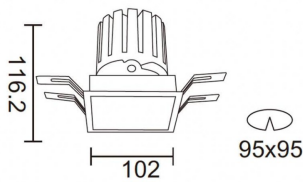

PRO-DS

Lavov downlight from the family PRO-DS with a power of 28,7W and an optics 12 degrees . CCT 4000K. With a total lumen output of 2336lm and a luminous efficiency of 81,4lm/W.DALI driver. Made in die cast aluminum and finished in Black color.

Item code	86.D026.3413.02
Product type	Indoor
Category	Downlights
Family	PRO-D
Subfamily	PRO-DS
Pictograms	

Scheme

Photometry

Product	
Real power (W)	28.7
Real luminous flux (Lm)	2336
Luminous efficiency (Lm/W)	81.40000000000006
Beam angle (°)	12
Life time (h)	50000 h L80B10
IP	20
Electrical class insulation	Clas II
Colour	Black
Control gear included	Yes
Control gear	DALI
Flicker Free	Yes
Light source	LED
Type of LED	COB
Colour temperature (K)	4000
Colour consistency (SDCM)	SDCM<3
CRI	90