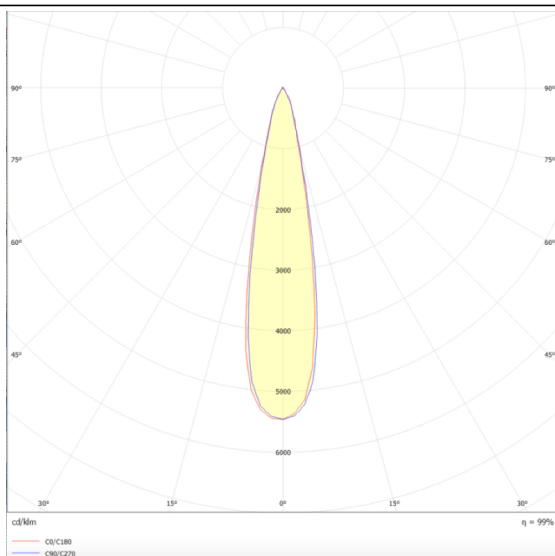

Photometry

Item code	86.D026.3413.02
Product type	Indoor
Category	Downlights
Family	PRO-D
Subfamily	PRO-DS
Pictograms	

Product

Real power (W)	28.7
Real luminous flux (Lm)	2336
Luminous efficiency (Lm/W)	81.4
Beam angle (&ordm;)	12
Life time (h)	50000 h L80B10
IP	20
Electrical class insulation	Clas II
Colour	Black
Control gear included	Yes
Control gear	DALI
Flicker Free	Yes
Light source	LED
Type of LED	COB
Colour temperature (K)	4000
Colour consistency (SDCM)	SDCM<3
CRI	90