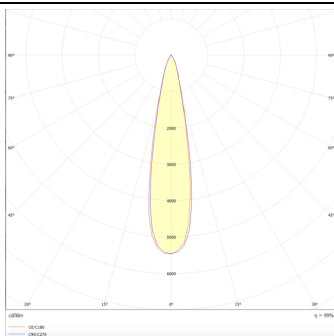

### PRO-DS

Lavov downlight from the family PRO-DS with a power of 28,7W and an optics 12 degrees . CCT 4000K. With a total lumen output of 2336lm and a luminous efficiency of 81,4lm/W.DALI driver. Made in die cast aluminum and finished in Black color.

### Photometry

Product	
Real power (W)	28.7
Real luminous flux (Lm)	2336
Luminous efficiency (Lm/W)	81.40000000000006
Beam angle (°)	12
Life time (h)	50000 h L80B10
IP	20
Electrical class insulation	Clas II
Colour	Black
Control gear included	Yes
Control gear	DALI
Flicker Free	Yes
Light source	LED
Type of LED	COB
Colour temperature (K)	4000
Colour consistency (SDCM)	SDCM<3
CRI	90