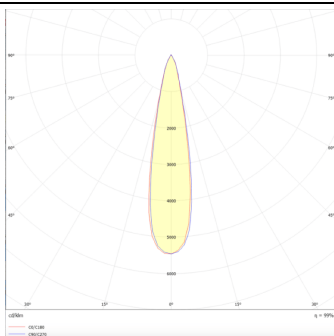

PRO-DS

Lavov downlight from the family PRO-DS with a power of 28,7W and an optics 12 degrees . CCT 4000K. With a total lumen output of 2336lm and a luminous efficiency of 81,4lm/W.DALI driver. Made in die cast aluminum and finished in Black color.

Item code	86.D026.3413.02
Product type	Indoor
Category	Downlights
Family	PRO-D
Subfamily	PRO-DS
Pictograms	

Scheme

Photometry

Product	
Real power (W)	28.7
Real luminous flux (Lm)	2336
Luminous efficiency (Lm/W)	81.40000000000006
Beam angle (°)	12
Life time (h)	50000 h L80B10
IP	20
Electrical class insulation	Clas II
Colour	Black
Control gear included	Yes
Control gear	DALI
Flicker Free	Yes
Light source	LED
Type of LED	COB
Colour temperature (K)	4000
Colour consistency (SDCM)	SDCM<3
CRI	90