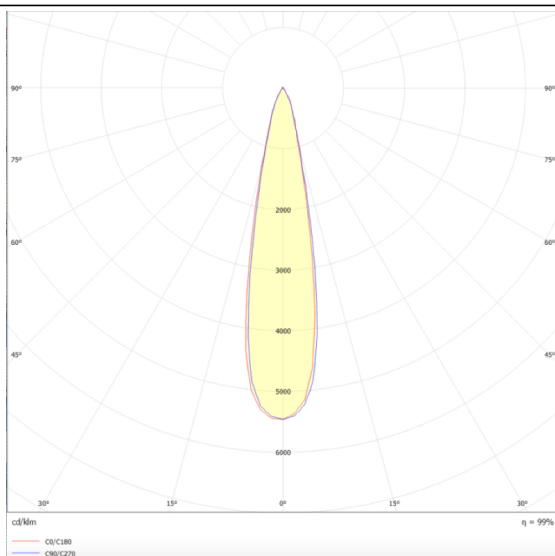

PRO-DS

Lavov downlight from the family PRO-DS with a power of 28,7W and an optics 12 degrees . CCT 4000K. With a total lumen output of 2336lm and a luminous efficiency of 81,4lm/W.DALI driver. Made in die cast aluminum and finished in Black color.

Scheme

Photometry

Item code	86.D026.3413.02
Product type	Indoor
Category	Downlights
Family	PRO-D
Subfamily	PRO-DS
Pictograms	

Product

Real power (W)	28.7
Real luminous flux (Lm)	2336
Luminous efficiency (Lm/W)	81.40000000000006
Beam angle (°)	12
Life time (h)	50000 h L80B10
IP	20
Electrical class insulation	Clas II
Colour	Black
Control gear included	Yes
Control gear	DALI
Flicker Free	Yes
Light source	LED
Type of LED	COB
Colour temperature (K)	4000
Colour consistency (SDCM)	SDCM3
CRI	90