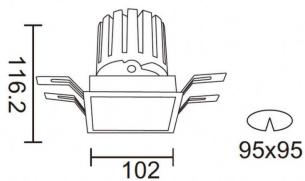

### PRO-DS

Lavov downlight from the family PRO-DS with a power of 28,7W and an optics 12 degrees . CCT 4000K. With a total lumen output of 2336lm and a luminous efficiency of 81,4lm/W.DALI driver. Made in die cast aluminum and finished in Black color.

### Photometry

Product	
Real power (W)	28.7
Real luminous flux (Lm)	2336
Luminous efficiency (Lm/W)	81.400000000000006
Beam angle (°)	12
Life time (h)	50000 h L80B10
IP	20
Electrical class insulation	Clas II
Colour	Black
Control gear included	Yes
Control gear	DALI
Flicker Free	Yes
Light source	LED
Type of LED	COB
Colour temperature (K)	4000
Colour consistency (SDCM)	SDCM<3
CRI	90