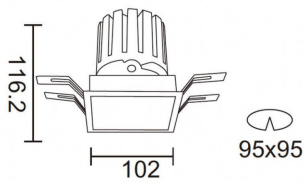

### PRO-DS

Lavov downlight from the family PRO-DS with a power of 28,7W and an optics 12 degrees . CCT 4000K. With a total lumen output of 2336lm and a luminous efficiency of 81,4lm/W.DALI driver. Made in die cast aluminum and finished in Black color.

### Photometry

Product	
Real power (W)	28.7
Real luminous flux (Lm)	2336
Luminous efficiency (Lm/W)	81.40000000000006
Beam angle (°)	12
Life time (h)	50000 h L80B10
IP	20
Electrical class insulation	Clas II
Colour	Black
Control gear included	Yes
Control gear	DALI
Flicker Free	Yes
Light source	LED
Type of LED	COB
Colour temperature (K)	4000
Colour consistency (SDCM)	SDCM<3
CRI	90