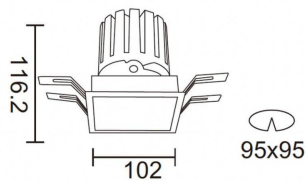

PRO-DS

Lavov downlight from the family PRO-DS with a power of 28,7W and an optics 12 degrees . CCT 4000K. With a total lumen output of 2336lm and a luminous efficiency of 81,4lm/W.DALI driver. Made in die cast aluminum and finished in Silver color.

Item code	86.D026.3413.03
Product type	Indoor
Category	Downlights
Family	PRO-D
Subfamily	PRO-DS
Pictograms	

Scheme

Photometry

Product	
Real power (W)	28.7
Real luminous flux (Lm)	2336
Luminous efficiency (Lm/W)	81.400000000000006
Beam angle (°)	12
Life time (h)	50000 h L80B10
IP	20
Electrical class insulation	Clas II
Colour	Silver
Control gear included	Yes
Control gear	DALI
Flicker Free	Yes
Light source	LED
Type of LED	COB
Colour temperature (K)	4000
Colour consistency (SDCM)	SDCM<3
CRI	90