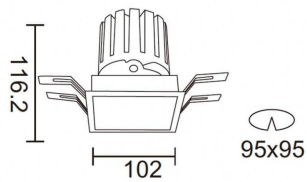

PRO-DS

Lavov downlight from the family PRO-DS with a power of 28,7W and an optics 12 degrees . CCT 4000K. With a total lumen output of 2336lm and a luminous efficiency of 81,4lm/W.DALI driver. Made in die cast aluminum and finished in Silver color.

Item code	86.D026.3413.03
Product type	Indoor
Category	Downlights
Family	PRO-D
Subfamily	PRO-DS
Pictograms	

Scheme

Photometry

Product	
Real power (W)	28.7
Real luminous flux (Lm)	2336
Luminous efficiency (Lm/W)	81.40000000000006
Beam angle (°)	12
Life time (h)	50000 h L80B10
IP	20
Electrical class insulation	Clas II
Colour	Silver
Control gear included	Yes
Control gear	DALI
Flicker Free	Yes
Light source	LED
Type of LED	COB
Colour temperature (K)	4000
Colour consistency (SDCM)	SDCM<3
CRI	90