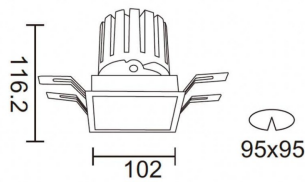

### PRO-DS

Lavov downlight from the family PRO-DS with a power of 28,7W and an optics 12 degrees . CCT 4000K. With a total lumen output of 2336lm and a luminous efficiency of 81,4lm/W.DALI driver. Made in die cast aluminum and finished in Silver color.

### Photometry

<b>Product</b>	
<b>Real power (W)</b>	<b>28.7</b>
<b>Real luminous flux (Lm)</b>	<b>2336</b>
<b>Luminous efficiency (Lm/W)</b>	<b>81.40000000000006</b>
<b>Beam angle (°)</b>	<b>12</b>
<b>Life time (h)</b>	<b>50000 h L80B10</b>
<b>IP</b>	<b>20</b>
<b>Electrical class insulation</b>	<b>Clas II</b>
<b>Colour</b>	<b>Silver</b>
<b>Control gear included</b>	<b>Yes</b>
<b>Control gear</b>	<b>DALI</b>
<b>Flicker Free</b>	<b>Yes</b>
<b>Light source</b>	<b>LED</b>
<b>Type of LED</b>	<b>COB</b>
<b>Colour temperature (K)</b>	<b>4000</b>
<b>Colour consistency (SDCM)</b>	<b>SDCM&lt;3</b>
<b>CRI</b>	<b>90</b>