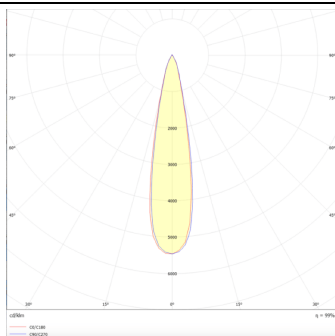

PRO-DS

Lavov downlight from the family PRO-DS with a power of 28,7W and an optics 12 degrees . CCT 4000K. With a total lumen output of 2336lm and a luminous efficiency of 81,4lm/W.DALI driver. Made in die cast aluminum and finished in Silver color.

Item code	86.D026.3413.03
Product type	Indoor
Category	Downlights
Family	PRO-D
Subfamily	PRO-DS
Pictograms	

Scheme

Photometry

Product	
Real power (W)	28.7
Real luminous flux (Lm)	2336
Luminous efficiency (Lm/W)	81.40000000000006
Beam angle (°)	12
Life time (h)	50000 h L80B10
IP	20
Electrical class insulation	Clas II
Colour	Silver
Control gear included	Yes
Control gear	DALI
Flicker Free	Yes
Light source	LED
Type of LED	COB
Colour temperature (K)	4000
Colour consistency (SDCM)	SDCM<3
CRI	90