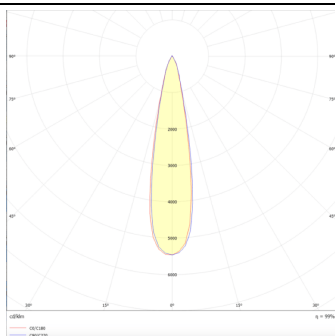

PRO-DS

Lavov downlight from the family PRO-DS with a power of 28,7W and an optics 12 degrees . CCT 4000K. With a total lumen output of 2336lm and a luminous efficiency of 81,4lm/W.DALI driver. Made in die cast aluminum and finished in Silver color.

Item code	86.D026.3413.03
Product type	Indoor
Category	Downlights
Family	PRO-D
Subfamily	PRO-DS
Pictograms	

Scheme

Photometry

Product	
Real power (W)	28.7
Real luminous flux (Lm)	2336
Luminous efficiency (Lm/W)	81.400000000000006
Beam angle (°)	12
Life time (h)	50000 h L80B10
IP	20
Electrical class insulation	Clas II
Colour	Silver
Control gear included	Yes
Control gear	DALI
Flicker Free	Yes
Light source	LED
Type of LED	COB
Colour temperature (K)	4000
Colour consistency (SDCM)	SDCM<3
CRI	90