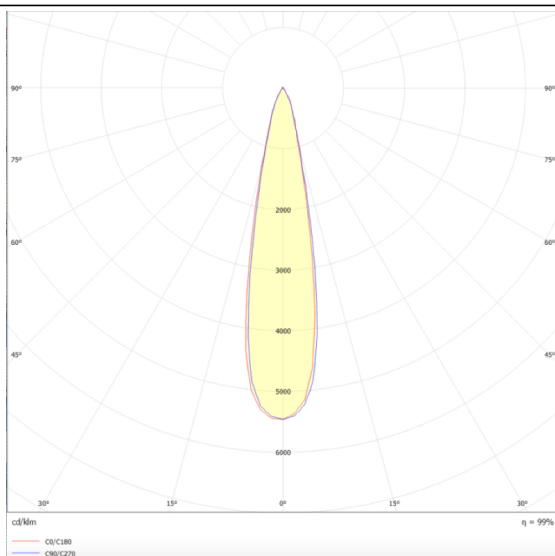

PRO-DS

Lavov downlight from the family PRO-DS with a power of 28,7W and an optics 12 degrees . CCT 4000K. With a total lumen output of 2336lm and a luminous efficiency of 81,4lm/W.DALI driver. Made in die cast aluminum and finished in Silver color.

Scheme

Photometry

Item code	86.D026.3413.03
Product type	Indoor
Category	Downlights
Family	PRO-D
Subfamily	PRO-DS
Pictograms	

Product	
Real power (W)	28.7
Real luminous flux (Lm)	2336
Luminous efficiency (Lm/W)	81.4
Beam angle (º)	12
Life time (h)	50000 h L80B10
IP	20
Electrical class insulation	Clas II
Colour	Silver
Control gear included	Yes
Control gear	DALI
Flicker Free	Yes
Light source	LED
Type of LED	COB
Colour temperature (K)	4000
Colour consistency (SDCM)	SDCM<3
CRI	90