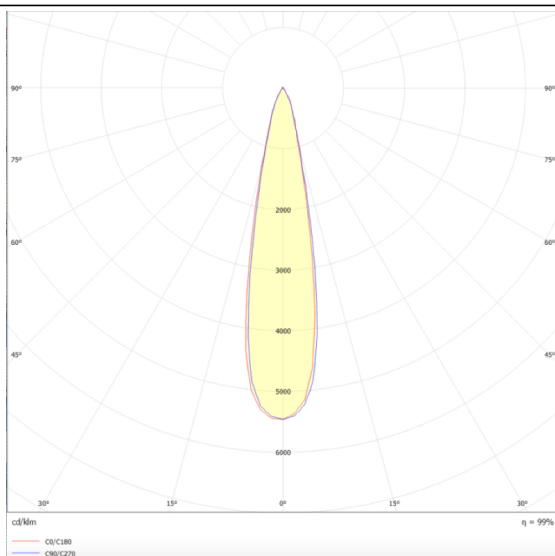

PRO-DS

Lavov downlight from the family PRO-DS with a power of 28,7W and an optics 12 degrees . CCT 4000K. With a total lumen output of 2336lm and a luminous efficiency of 81,4lm/W.DALI driver. Made in die cast aluminum and finished in Silver color.

Scheme

Photometry

Item code	86.D026.3413.03
Product type	Indoor
Category	Downlights
Family	PRO-D
Subfamily	PRO-DS
Pictograms	

Product

Real power (W)	28.7
Real luminous flux (Lm)	2336
Luminous efficiency (Lm/W)	81.40000000000006
Beam angle (°)	12
Life time (h)	50000 h L80B10
IP	20
Electrical class insulation	Clas II
Colour	Silver
Control gear included	Yes
Control gear	DALI
Flicker Free	Yes
Light source	LED
Type of LED	COB
Colour temperature (K)	4000
Colour consistency (SDCM)	SDCM3
CRI	90