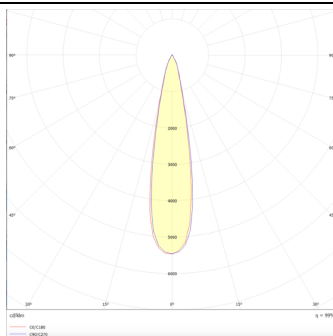

### PRO-DS

Lavov downlight from the family PRO-DS with a power of 28,7W and an optics 12 degrees . CCT 4000K. With a total lumen output of 2336lm and a luminous efficiency of 81,4lm/W.DALI driver. Made in die cast aluminum and finished in Silver color.

### Photometry

<b>Product</b>	
<b>Real power (W)</b>	<b>28.7</b>
<b>Real luminous flux (Lm)</b>	<b>2336</b>
<b>Luminous efficiency (Lm/W)</b>	<b>81.40000000000006</b>
<b>Beam angle (°)</b>	<b>12</b>
<b>Life time (h)</b>	<b>50000 h L80B10</b>
<b>IP</b>	<b>20</b>
<b>Electrical class insulation</b>	<b>Clas II</b>
<b>Colour</b>	<b>Silver</b>
<b>Control gear included</b>	<b>Yes</b>
<b>Control gear</b>	<b>DALI</b>
<b>Flicker Free</b>	<b>Yes</b>
<b>Light source</b>	<b>LED</b>
<b>Type of LED</b>	<b>COB</b>
<b>Colour temperature (K)</b>	<b>4000</b>
<b>Colour consistency (SDCM)</b>	<b>SDCM&lt;3</b>
<b>CRI</b>	<b>90</b>