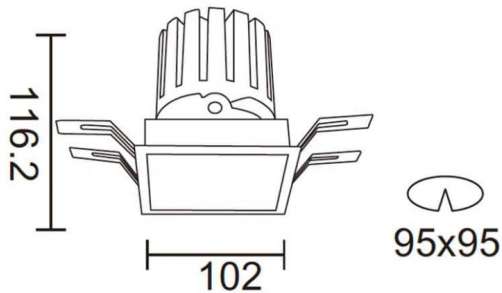

### PRO-DS

Lavov downlight from the family PRO-DS with a power of 28,7W and an optics 24 degrees . CCT 4000K. With a total lumen output of 2336lm and a luminous efficiency of 81,4lm/W.ON/OFF driver. Made in die cast aluminum and finished in White color.

### Scheme

Item code	86.D026.3421.01
Product type	Indoor
Category	Downlights
Family	PRO-D
Subfamily	PRO-DS
Pictograms	

Product	
Real power (W)	28.7
Real luminous flux (Lm)	2336
Luminous efficiency (Lm/W)	81.4
Beam angle (&ordm;)	24
Life time (h)	50000 h L80B10
IP	20
Electrical class insulation	Clas II
Colour	White
Control gear included	Yes
Control gear	ON/OFF
Flicker Free	Yes
Light source	LED
Type of LED	COB
Colour temperature (K)	4000
Colour consistency (SDCM)	SDCM<3
CRI	90