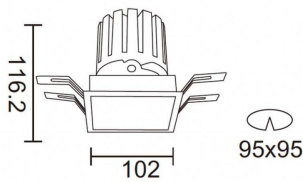

### PRO-DS

Lavov downlight from the family PRO-DS with a power of 28,7W and an optics 24 degrees . CCT 4000K. With a total lumen output of 2336lm and a luminous efficiency of 81,4lm/W.ON/OFF driver. Made in die cast aluminum and finished in White color.

### Scheme

<b>Product</b>	
<b>Real power (W)</b>	<b>28.7</b>
<b>Real luminous flux (Lm)</b>	<b>2336</b>
<b>Luminous efficiency (Lm/W)</b>	<b>81.40000000000006</b>
<b>Beam angle (°)</b>	<b>24</b>
<b>Life time (h)</b>	<b>50000 h L80B10</b>
<b>IP</b>	<b>20</b>
<b>Electrical class insulation</b>	<b>Clas II</b>
<b>Colour</b>	<b>White</b>
<b>Control gear included</b>	<b>Yes</b>
<b>Control gear</b>	<b>ON/OFF</b>
<b>Flicker Free</b>	<b>Yes</b>
<b>Light source</b>	<b>LED</b>
<b>Type of LED</b>	<b>COB</b>
<b>Colour temperature (K)</b>	<b>4000</b>
<b>Colour consistency (SDCM)</b>	<b>SDCM&lt;3</b>
<b>CRI</b>	<b>90</b>