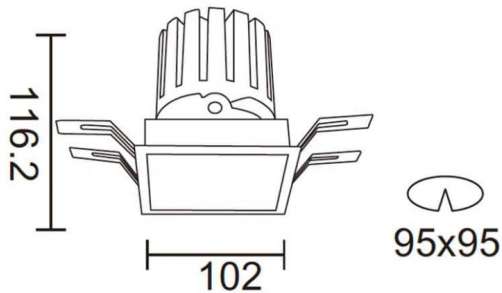

PRO-DS

Lavov downlight from the family PRO-DS with a power of 28,7W and an optics 24 degrees . CCT 4000K. With a total lumen output of 2336lm and a luminous efficiency of 81,4lm/W.ON/OFF driver. Made in die cast aluminum and finished in Black color.

Scheme

Item code	86.D026.3421.02
Product type	Indoor
Category	Downlights
Family	PRO-D
Subfamily	PRO-DS
Pictograms	

Product	
Real power (W)	28.7
Real luminous flux (Lm)	2336
Luminous efficiency (Lm/W)	81.4
Beam angle (º)	24
Life time (h)	50000 h L80B10
IP	20
Electrical class insulation	Clas II
Colour	Black
Control gear included	Yes
Control gear	ON/OFF
Flicker Free	Yes
Light source	LED
Type of LED	COB
Colour temperature (K)	4000
Colour consistency (SDCM)	SDCM<3
CRI	90