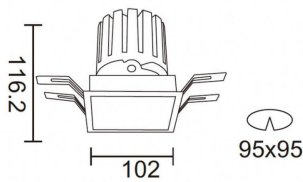

### PRO-DS

Lavov downlight from the family PRO-DS with a power of 28,7W and an optics 24 degrees . CCT 4000K. With a total lumen output of 2336lm and a luminous efficiency of 81,4lm/W.ON/OFF driver. Made in die cast aluminum and finished in Black color.

### Scheme

<b>Product</b>	
<b>Real power (W)</b>	<b>28.7</b>
<b>Real luminous flux (Lm)</b>	<b>2336</b>
<b>Luminous efficiency (Lm/W)</b>	<b>81.40000000000006</b>
<b>Beam angle (°)</b>	<b>24</b>
<b>Life time (h)</b>	<b>50000 h L80B10</b>
<b>IP</b>	<b>20</b>
<b>Electrical class insulation</b>	<b>Clas II</b>
<b>Colour</b>	<b>Black</b>
<b>Control gear included</b>	<b>Yes</b>
<b>Control gear</b>	<b>ON/OFF</b>
<b>Flicker Free</b>	<b>Yes</b>
<b>Light source</b>	<b>LED</b>
<b>Type of LED</b>	<b>COB</b>
<b>Colour temperature (K)</b>	<b>4000</b>
<b>Colour consistency (SDCM)</b>	<b>SDCM&lt;3</b>
<b>CRI</b>	<b>90</b>