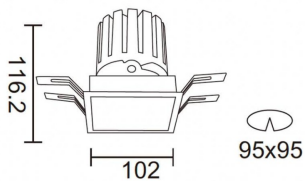

### PRO-DS

Lavov downlight from the family PRO-DS with a power of 28,7W and an optics 24 degrees . CCT 4000K. With a total lumen output of 2336lm and a luminous efficiency of 81,4lm/W.ON/OFF driver. Made in die cast aluminum and finished in Black color.

### Scheme

Product	
Real power (W)	28.7
Real luminous flux (Lm)	2336
Luminous efficiency (Lm/W)	81.400000000000006
Beam angle (°)	24
Life time (h)	50000 h L80B10
IP	20
Electrical class insulation	Clas II
Colour	Black
Control gear included	Yes
Control gear	ON/OFF
Flicker Free	Yes
Light source	LED
Type of LED	COB
Colour temperature (K)	4000
Colour consistency (SDCM)	SDCM<3
CRI	90