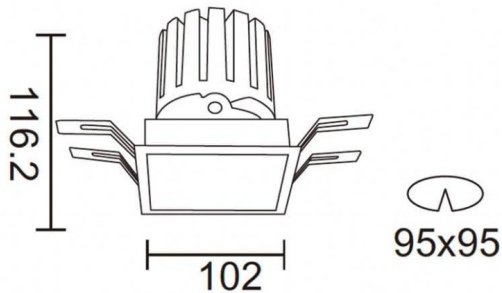

Scheme

**PRO-DS**

Lavov downlight from the family PRO-DS with a power of 28,7W and an optics 24 degrees . CCT 4000K. With a total lumen output of 2336lm and a luminous efficiency of 81,4lm/W.ON/OFF driver. Made in die cast aluminum and finished in Black color.

Item code	86.D026.3421.02
Product type	Indoor
Category	Downlights
Family	PRO-D
Subfamily	PRO-DS
Pictograms	

Product	
Real power (W)	28.7
Real luminous flux (Lm)	2336
Luminous efficiency (Lm/W)	81.40000000000006
Beam angle (°)	24
Life time (h)	50000 h L80B10
IP	20
Electrical class insulation	Clas II
Colour	Black
Control gear included	Yes
Control gear	ON/OFF
Flicker Free	Yes
Light source	LED
Type of LED	COB
Colour temperature (K)	4000
Colour consistency (SDCM)	SDCM3
CRI	90