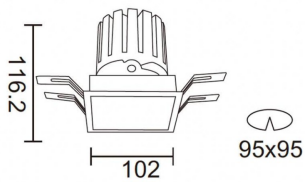

PRO-DS

Lavov downlight from the family PRO-DS with a power of 28,7W and an optics 24 degrees . CCT 4000K. With a total lumen output of 2336lm and a luminous efficiency of 81,4lm/W.ON/OFF driver. Made in die cast aluminum and finished in Black color.

Item code	86.D026.3421.02
Product type	Indoor
Category	Downlights
Family	PRO-D
Subfamily	PRO-DS
Pictograms	

Scheme

Product	
Real power (W)	28.7
Real luminous flux (Lm)	2336
Luminous efficiency (Lm/W)	81.40000000000006
Beam angle (°)	24
Life time (h)	50000 h L80B10
IP	20
Electrical class insulation	Clas II
Colour	Black
Control gear included	Yes
Control gear	ON/OFF
Flicker Free	Yes
Light source	LED
Type of LED	COB
Colour temperature (K)	4000
Colour consistency (SDCM)	SDCM<3
CRI	90