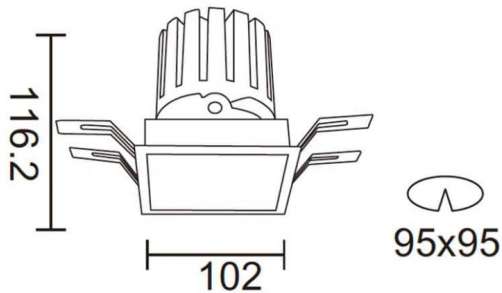

### PRO-DS

Lavov downlight from the family PRO-DS with a power of 28,7W and an optics 24 degrees . CCT 4000K. With a total lumen output of 2336lm and a luminous efficiency of 81,4lm/W.ON/OFF driver. Made in die cast aluminum and finished in Silver color.

### Scheme

Item code	86.D026.3421.03
Product type	Indoor
Category	Downlights
Family	PRO-D
Subfamily	PRO-DS
Pictograms	

Product	
Real power (W)	28.7
Real luminous flux (Lm)	2336
Luminous efficiency (Lm/W)	81.4
Beam angle (&ordm;)	24
Life time (h)	50000 h L80B10
IP	20
Electrical class insulation	Clas II
Colour	Silver
Control gear included	Yes
Control gear	ON/OFF
Flicker Free	Yes
Light source	LED
Type of LED	COB
Colour temperature (K)	4000
Colour consistency (SDCM)	SDCM<3
CRI	90