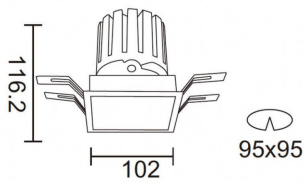

PRO-DS

Lavov downlight from the family PRO-DS with a power of 28,7W and an optics 24 degrees . CCT 4000K. With a total lumen output of 2336lm and a luminous efficiency of 81,4lm/W.ON/OFF driver. Made in die cast aluminum and finished in Silver color.

| | |
|------------------------------------|--------------------------|
| Product | |
| Real power (W) | 28.7 |
| Real luminous flux (Lm) | 2336 |
| Luminous efficiency (Lm/W) | 81.40000000000006 |
| Beam angle (°) | 24 |
| Life time (h) | 50000 h L80B10 |
| IP | 20 |
| Electrical class insulation | Clas II |
| Colour | Silver |
| Control gear included | Yes |
| Control gear | ON/OFF |
| Flicker Free | Yes |
| Light source | LED |
| Type of LED | COB |
| Colour temperature (K) | 4000 |
| Colour consistency (SDCM) | SDCM<3 |
| CRI | 90 |