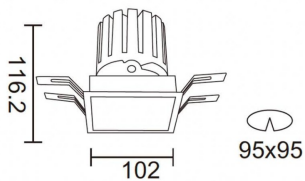

### PRO-DS

Lavov downlight from the family PRO-DS with a power of 28,7W and an optics 24 degrees . CCT 4000K. With a total lumen output of 2336lm and a luminous efficiency of 81,4lm/W.ON/OFF driver. Made in die cast aluminum and finished in Silver color.

### Scheme

Product	
Real power (W)	28.7
Real luminous flux (Lm)	2336
Luminous efficiency (Lm/W)	81.400000000000006
Beam angle (°)	24
Life time (h)	50000 h L80B10
IP	20
Electrical class insulation	Clas II
Colour	Silver
Control gear included	Yes
Control gear	ON/OFF
Flicker Free	Yes
Light source	LED
Type of LED	COB
Colour temperature (K)	4000
Colour consistency (SDCM)	SDCM<3
CRI	90