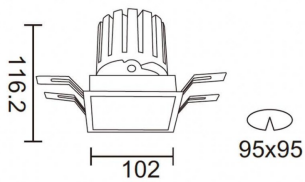

PRO-DS

Lavov downlight from the family PRO-DS with a power of 28,7W and an optics 24 degrees . CCT 4000K. With a total lumen output of 2336lm and a luminous efficiency of 81,4lm/W.ON/OFF driver. Made in die cast aluminum and finished in Silver color.

Item code	86.D026.3421.03
Product type	Indoor
Category	Downlights
Family	PRO-D
Subfamily	PRO-DS
Pictograms	

Scheme

Product	
Real power (W)	28.7
Real luminous flux (Lm)	2336
Luminous efficiency (Lm/W)	81.40000000000006
Beam angle (°)	24
Life time (h)	50000 h L80B10
IP	20
Electrical class insulation	Clas II
Colour	Silver
Control gear included	Yes
Control gear	ON/OFF
Flicker Free	Yes
Light source	LED
Type of LED	COB
Colour temperature (K)	4000
Colour consistency (SDCM)	SDCM<3
CRI	90