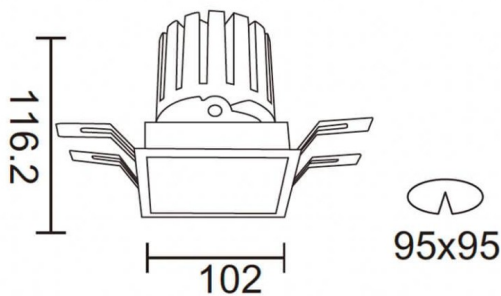

PRO-DS

Lavov downlight from the family PRO-DS with a power of 28,7W and an optics 24 degrees . CCT 4000K. With a total lumen output of 2336lm and a luminous efficiency of 81,4lm/W.DALI driver. Made in die cast aluminum and finished in White color.

Scheme

Photometry

Item code	86.D026.3423.01
Product type	Indoor
Category	Downlights
Family	PRO-D
Subfamily	PRO-DS
Pictograms	

Product

Real power (W)	28.7
Real luminous flux (Lm)	2336
Luminous efficiency (Lm/W)	81.4
Beam angle (º)	24
Life time (h)	50000 h L80B10
IP	20
Electrical class insulation	Clas II
Colour	White
Control gear included	Yes
Control gear	DALI
Flicker Free	Yes
Light source	LED
Type of LED	COB
Colour temperature (K)	4000
Colour consistency (SDCM)	SDCM<3
CRI	90