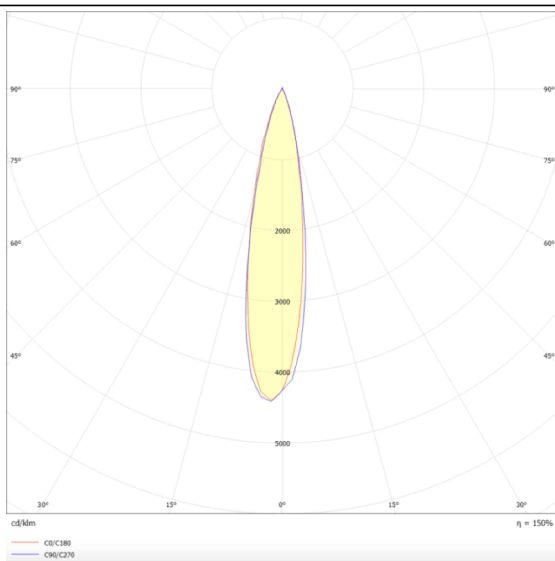

Photometry

Item code	86.D026.3423.01
Product type	Indoor
Category	Downlights
Family	PRO-D
Subfamily	PRO-DS
Pictograms	

Product

Real power (W)	28.7
Real luminous flux (Lm)	2336
Luminous efficiency (Lm/W)	81.40000000000006
Beam angle (°)	24
Life time (h)	50000 h L80B10
IP	20
Electrical class insulation	Clas II
Colour	White
Control gear included	Yes
Control gear	DALI
Flicker Free	Yes
Light source	LED
Type of LED	COB
Colour temperature (K)	4000
Colour consistency (SDCM)	SDCM3
CRI	90