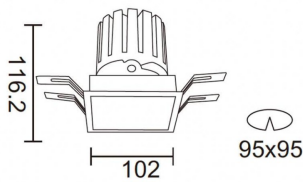

PRO-DS

Lavov downlight from the family PRO-DS with a power of 28,7W and an optics 24 degrees . CCT 4000K. With a total lumen output of 2336lm and a luminous efficiency of 81,4lm/W.DALI driver. Made in die cast aluminum and finished in White color.

Item code	86.D026.3423.01
Product type	Indoor
Category	Downlights
Family	PRO-D
Subfamily	PRO-DS
Pictograms	

Scheme

Photometry

Product	
Real power (W)	28.7
Real luminous flux (Lm)	2336
Luminous efficiency (Lm/W)	81.40000000000006
Beam angle (°)	24
Life time (h)	50000 h L80B10
IP	20
Electrical class insulation	Clas II
Colour	White
Control gear included	Yes
Control gear	DALI
Flicker Free	Yes
Light source	LED
Type of LED	COB
Colour temperature (K)	4000
Colour consistency (SDCM)	SDCM<3
CRI	90