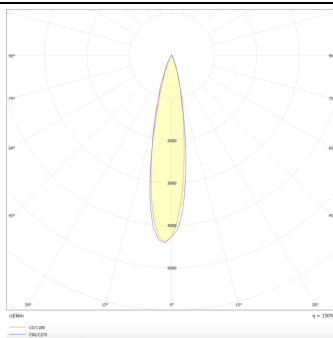

### PRO-DS

Lavov downlight from the family PRO-DS with a power of 28,7W and an optics 24 degrees . CCT 4000K. With a total lumen output of 2336lm and a luminous efficiency of 81,4lm/W.DALI driver. Made in die cast aluminum and finished in White color.

### Photometry

<b>Product</b>	
<b>Real power (W)</b>	<b>28.7</b>
<b>Real luminous flux (Lm)</b>	<b>2336</b>
<b>Luminous efficiency (Lm/W)</b>	<b>81.40000000000006</b>
<b>Beam angle (°)</b>	<b>24</b>
<b>Life time (h)</b>	<b>50000 h L80B10</b>
<b>IP</b>	<b>20</b>
<b>Electrical class insulation</b>	<b>Clas II</b>
<b>Colour</b>	<b>White</b>
<b>Control gear included</b>	<b>Yes</b>
<b>Control gear</b>	<b>DALI</b>
<b>Flicker Free</b>	<b>Yes</b>
<b>Light source</b>	<b>LED</b>
<b>Type of LED</b>	<b>COB</b>
<b>Colour temperature (K)</b>	<b>4000</b>
<b>Colour consistency (SDCM)</b>	<b>SDCM&lt;3</b>
<b>CRI</b>	<b>90</b>