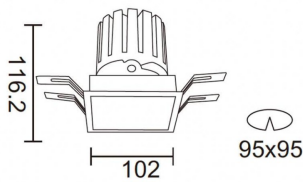

### PRO-DS

Lavov downlight from the family PRO-DS with a power of 28,7W and an optics 24 degrees . CCT 4000K. With a total lumen output of 2336lm and a luminous efficiency of 81,4lm/W.DALI driver. Made in die cast aluminum and finished in White color.

### Photometry

<b>Product</b>	
<b>Real power (W)</b>	<b>28.7</b>
<b>Real luminous flux (Lm)</b>	<b>2336</b>
<b>Luminous efficiency (Lm/W)</b>	<b>81.40000000000006</b>
<b>Beam angle (°)</b>	<b>24</b>
<b>Life time (h)</b>	<b>50000 h L80B10</b>
<b>IP</b>	<b>20</b>
<b>Electrical class insulation</b>	<b>Clas II</b>
<b>Colour</b>	<b>White</b>
<b>Control gear included</b>	<b>Yes</b>
<b>Control gear</b>	<b>DALI</b>
<b>Flicker Free</b>	<b>Yes</b>
<b>Light source</b>	<b>LED</b>
<b>Type of LED</b>	<b>COB</b>
<b>Colour temperature (K)</b>	<b>4000</b>
<b>Colour consistency (SDCM)</b>	<b>SDCM&lt;3</b>
<b>CRI</b>	<b>90</b>