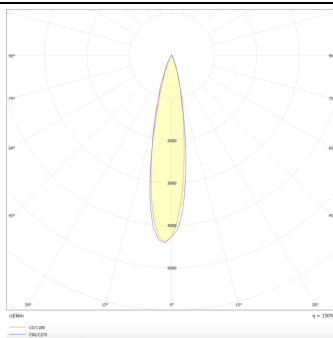

PRO-DS

Lavov downlight from the family PRO-DS with a power of 28,7W and an optics 24 degrees . CCT 4000K. With a total lumen output of 2336lm and a luminous efficiency of 81,4lm/W.DALI driver. Made in die cast aluminum and finished in White color.

Item code	86.D026.3423.01
Product type	Indoor
Category	Downlights
Family	PRO-D
Subfamily	PRO-DS
Pictograms	

Scheme

Photometry

Product	
Real power (W)	28.7
Real luminous flux (Lm)	2336
Luminous efficiency (Lm/W)	81.40000000000006
Beam angle (°)	24
Life time (h)	50000 h L80B10
IP	20
Electrical class insulation	Clas II
Colour	White
Control gear included	Yes
Control gear	DALI
Flicker Free	Yes
Light source	LED
Type of LED	COB
Colour temperature (K)	4000
Colour consistency (SDCM)	SDCM<3
CRI	90