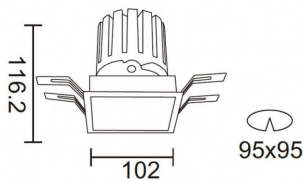

PRO-DS

Lavov downlight from the family PRO-DS with a power of 28,7W and an optics 24 degrees . CCT 4000K. With a total lumen output of 2336lm and a luminous efficiency of 81,4lm/W.DALI driver. Made in die cast aluminum and finished in White color.

Item code	86.D026.3423.01
Product type	Indoor
Category	Downlights
Family	PRO-D
Subfamily	PRO-DS

Pictograms	

Product	
Real power (W)	28.7
Real luminous flux (Lm)	2336
Luminous efficiency (Lm/W)	81.400000000000006
Beam angle (°)	24
Life time (h)	50000 h L80B10
IP	20
Electrical class insulation	Clas II
Colour	White
Control gear included	Yes
Control gear	DALI
Flicker Free	Yes
Light source	LED
Type of LED	COB
Colour temperature (K)	4000
Colour consistency (SDCM)	SDCM<3
CRI	90

Scheme

Photometry