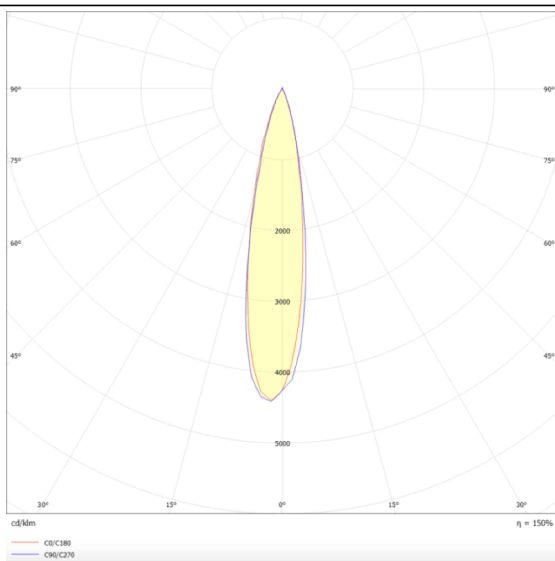

PRO-DS

Lavov downlight from the family PRO-DS with a power of 28,7W and an optics 24 degrees . CCT 4000K. With a total lumen output of 2336lm and a luminous efficiency of 81,4lm/W.DALI driver. Made in die cast aluminum and finished in White color.

Scheme

Photometry

Item code	86.D026.3423.01
Product type	Indoor
Category	Downlights
Family	PRO-D
Subfamily	PRO-DS
Pictograms	

Product

Real power (W)	28.7
Real luminous flux (Lm)	2336
Luminous efficiency (Lm/W)	81.4
Beam angle (º)	24
Life time (h)	50000 h L80B10
IP	20
Electrical class insulation	Clas II
Colour	White
Control gear included	Yes
Control gear	DALI
Flicker Free	Yes
Light source	LED
Type of LED	COB
Colour temperature (K)	4000
Colour consistency (SDCM)	SDCM<3
CRI	90