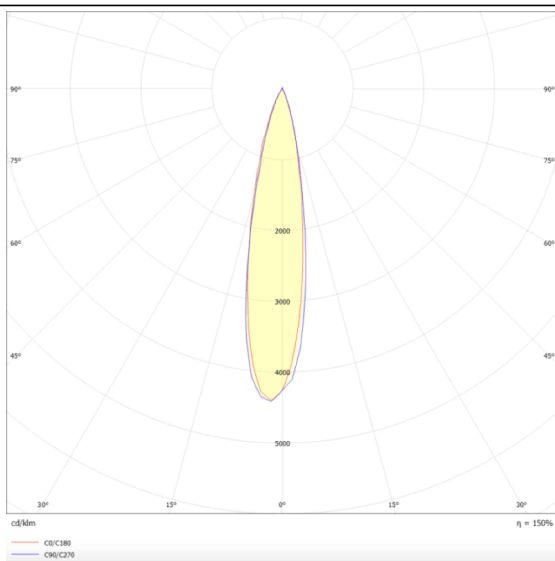

Photometry

Item code	86.D026.3423.02
Product type	Indoor
Category	Downlights
Family	PRO-D
Subfamily	PRO-DS
Pictograms	

Product

Real power (W)	28.7
Real luminous flux (Lm)	2336
Luminous efficiency (Lm/W)	81.4
Beam angle (&ordm;)	24
Life time (h)	50000 h L80B10
IP	20
Electrical class insulation	Clas II
Colour	Black
Control gear included	Yes
Control gear	DALI
Flicker Free	Yes
Light source	LED
Type of LED	COB
Colour temperature (K)	4000
Colour consistency (SDCM)	SDCM<math><3</math>
CRI	90