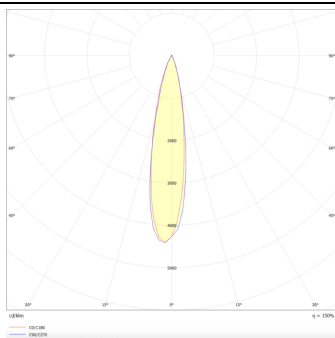

PRO-DS

Lavov downlight from the family PRO-DS with a power of 28,7W and an optics 24 degrees . CCT 4000K. With a total lumen output of 2336lm and a luminous efficiency of 81,4lm/W.DALI driver. Made in die cast aluminum and finished in Black color.

Item code	86.D026.3423.02
Product type	Indoor
Category	Downlights
Family	PRO-D
Subfamily	PRO-DS
Pictograms	

Scheme

Photometry

Product	
Real power (W)	28.7
Real luminous flux (Lm)	2336
Luminous efficiency (Lm/W)	81.40000000000006
Beam angle (°)	24
Life time (h)	50000 h L80B10
IP	20
Electrical class insulation	Clas II
Colour	Black
Control gear included	Yes
Control gear	DALI
Flicker Free	Yes
Light source	LED
Type of LED	COB
Colour temperature (K)	4000
Colour consistency (SDCM)	SDCM<3
CRI	90