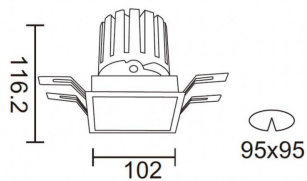

### PRO-DS

Lavov downlight from the family PRO-DS with a power of 28,7W and an optics 24 degrees . CCT 4000K. With a total lumen output of 2336lm and a luminous efficiency of 81,4lm/W.DALI driver. Made in die cast aluminum and finished in Black color.

### Product

Real power (W)	28.7
Real luminous flux (Lm)	2336
Luminous efficiency (Lm/W)	81.400000000000006
Beam angle (°)	24
Life time (h)	50000 h L80B10
IP	20
Electrical class insulation	Clas II
Colour	Black
Control gear included	Yes
Control gear	DALI
Flicker Free	Yes
Light source	LED
Type of LED	COB
Colour temperature (K)	4000
Colour consistency (SDCM)	SDCM<3
CRI	90