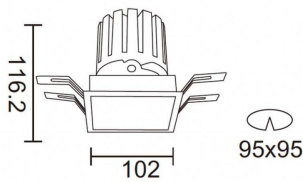

PRO-DS

Lavov downlight from the family PRO-DS with a power of 28,7W and an optics 24 degrees . CCT 4000K. With a total lumen output of 2336lm and a luminous efficiency of 81,4lm/W.DALI driver. Made in die cast aluminum and finished in Black color.

| | |
|--------------|-----------------|
| Item code | 86.D026.3423.02 |
| Product type | Indoor |
| Category | Downlights |
| Family | PRO-D |
| Subfamily | PRO-DS |
| Pictograms | |

Scheme

Product

| | |
|-----------------------------|-------------------|
| Real power (W) | 28.7 |
| Real luminous flux (Lm) | 2336 |
| Luminous efficiency (Lm/W) | 81.40000000000006 |
| Beam angle (°) | 24 |
| Life time (h) | 50000 h L80B10 |
| IP | 20 |
| Electrical class insulation | Clas II |
| Colour | Black |
| Control gear included | Yes |
| Control gear | DALI |
| Flicker Free | Yes |
| Light source | LED |
| Type of LED | COB |
| Colour temperature (K) | 4000 |
| Colour consistency (SDCM) | SDCM<3 |
| CRI | 90 |