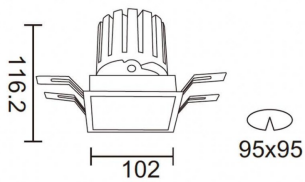

PRO-DS

Lavov downlight from the family PRO-DS with a power of 28,7W and an optics 24 degrees . CCT 4000K. With a total lumen output of 2336lm and a luminous efficiency of 81,4lm/W.DALI driver. Made in die cast aluminum and finished in Black color.

Item code	86.D026.3423.02
Product type	Indoor
Category	Downlights
Family	PRO-D
Subfamily	PRO-DS
Pictograms	

Scheme

Photometry

Product	
Real power (W)	28.7
Real luminous flux (Lm)	2336
Luminous efficiency (Lm/W)	81.40000000000006
Beam angle (°)	24
Life time (h)	50000 h L80B10
IP	20
Electrical class insulation	Clas II
Colour	Black
Control gear included	Yes
Control gear	DALI
Flicker Free	Yes
Light source	LED
Type of LED	COB
Colour temperature (K)	4000
Colour consistency (SDCM)	SDCM<3
CRI	90