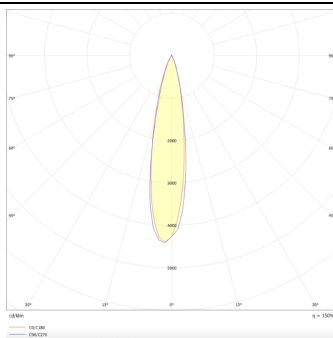

PRO-DS

Lavov downlight from the family PRO-DS with a power of 28,7W and an optics 24 degrees . CCT 4000K. With a total lumen output of 2336lm and a luminous efficiency of 81,4lm/W.DALI driver. Made in die cast aluminum and finished in Silver color.

Item code	86.D026.3423.03
Product type	Indoor
Category	Downlights
Family	PRO-D
Subfamily	PRO-DS
Pictograms	

Scheme

Photometry

Product	
Real power (W)	28.7
Real luminous flux (Lm)	2336
Luminous efficiency (Lm/W)	81.40000000000006
Beam angle (°)	24
Life time (h)	50000 h L80B10
IP	20
Electrical class insulation	Clas II
Colour	Silver
Control gear included	Yes
Control gear	DALI
Flicker Free	Yes
Light source	LED
Type of LED	COB
Colour temperature (K)	4000
Colour consistency (SDCM)	SDCM<3
CRI	90