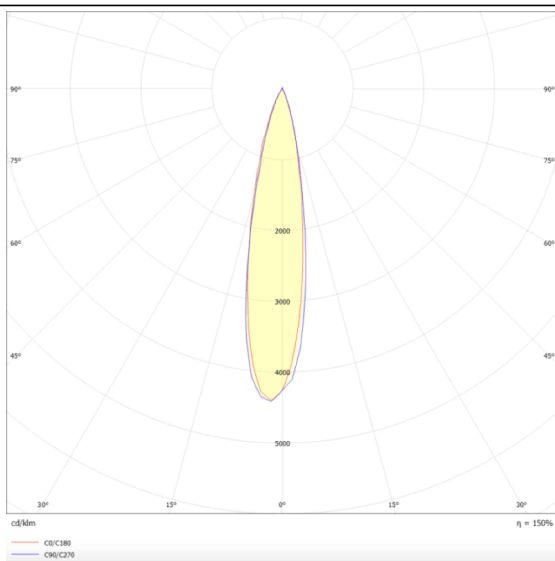

PRO-DS

Lavov downlight from the family PRO-DS with a power of 28,7W and an optics 24 degrees . CCT 4000K. With a total lumen output of 2336lm and a luminous efficiency of 81,4lm/W.DALI driver. Made in die cast aluminum and finished in Silver color.

Scheme

Photometry

Item code	86.D026.3423.03
Product type	Indoor
Category	Downlights
Family	PRO-D
Subfamily	PRO-DS
Pictograms	

Product

Real power (W)	28.7
Real luminous flux (Lm)	2336
Luminous efficiency (Lm/W)	81.4
Beam angle (º)	24
Life time (h)	50000 h L80B10
IP	20
Electrical class insulation	Clas II
Colour	Silver
Control gear included	Yes
Control gear	DALI
Flicker Free	Yes
Light source	LED
Type of LED	COB
Colour temperature (K)	4000
Colour consistency (SDCM)	SDCM<3
CRI	90