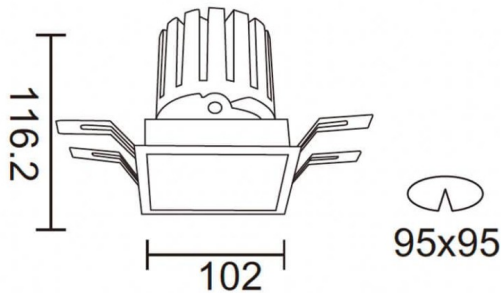

PRO-DS

Lavov downlight from the family PRO-DS with a power of 28,7W and an optics 24 degrees . CCT 4000K. With a total lumen output of 2336lm and a luminous efficiency of 81,4lm/W.DALI driver. Made in die cast aluminum and finished in Silver color.

Scheme

Photometry

Item code	86.D026.3423.03
Product type	Indoor
Category	Downlights
Family	PRO-D
Subfamily	PRO-DS
Pictograms	

Product

Real power (W)	28.7
Real luminous flux (Lm)	2336
Luminous efficiency (Lm/W)	81.4
Beam angle (º)	24
Life time (h)	50000 h L80B10
IP	20
Electrical class insulation	Clas II
Colour	Silver
Control gear included	Yes
Control gear	DALI
Flicker Free	Yes
Light source	LED
Type of LED	COB
Colour temperature (K)	4000
Colour consistency (SDCM)	SDCM<3
CRI	90