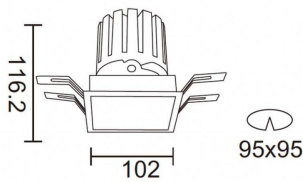

PRO-DS

Lavov downlight from the family PRO-DS with a power of 28,7W and an optics 24 degrees . CCT 4000K. With a total lumen output of 2336lm and a luminous efficiency of 81,4lm/W.DALI driver. Made in die cast aluminum and finished in Silver color.

Item code	86.D026.3423.03
Product type	Indoor
Category	Downlights
Family	PRO-D
Subfamily	PRO-DS
Pictograms	

Scheme

Photometry

Product	
Real power (W)	28.7
Real luminous flux (Lm)	2336
Luminous efficiency (Lm/W)	81.40000000000006
Beam angle (°)	24
Life time (h)	50000 h L80B10
IP	20
Electrical class insulation	Clas II
Colour	Silver
Control gear included	Yes
Control gear	DALI
Flicker Free	Yes
Light source	LED
Type of LED	COB
Colour temperature (K)	4000
Colour consistency (SDCM)	SDCM<3
CRI	90