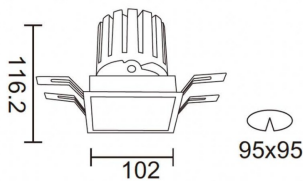

PRO-DS

Lavov downlight from the family PRO-DS with a power of 28,7W and an optics 24 degrees . CCT 4000K. With a total lumen output of 2336lm and a luminous efficiency of 81,4lm/W.DALI driver. Made in die cast aluminum and finished in Silver color.

Item code	86.D026.3423.03
Product type	Indoor
Category	Downlights
Family	PRO-D
Subfamily	PRO-DS
Pictograms	

Scheme

Product

Real power (W)	28.7
Real luminous flux (Lm)	2336
Luminous efficiency (Lm/W)	81.400000000000006
Beam angle (°)	24
Life time (h)	50000 h L80B10
IP	20
Electrical class insulation	Clas II
Colour	Silver
Control gear included	Yes
Control gear	DALI
Flicker Free	Yes
Light source	LED
Type of LED	COB
Colour temperature (K)	4000
Colour consistency (SDCM)	SDCM<3
CRI	90