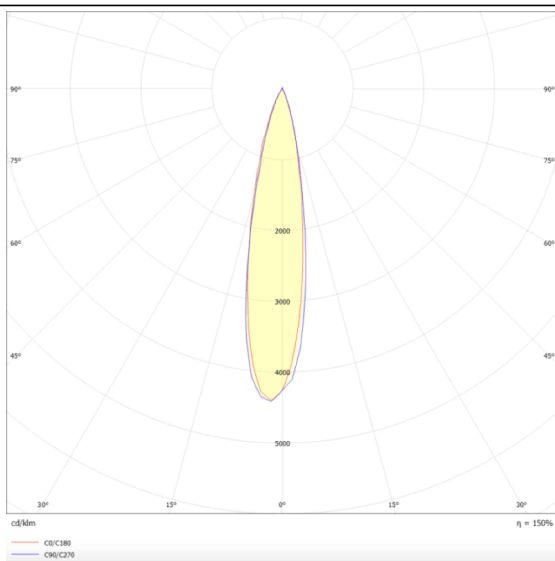

### PRO-DS

Lavov downlight from the family PRO-DS with a power of 28,7W and an optics 24 degrees . CCT 4000K. With a total lumen output of 2336lm and a luminous efficiency of 81,4lm/W.DALI driver. Made in die cast aluminum and finished in Silver color.

### Scheme

### Photometry

Item code	86.D026.3423.03
Product type	Indoor
Category	Downlights
Family	PRO-D
Subfamily	PRO-DS
Pictograms	

Product	
Real power (W)	28.7
Real luminous flux (Lm)	2336
Luminous efficiency (Lm/W)	81.40000000000006
Beam angle (°)	24
Life time (h)	50000 h L80B10
IP	20
Electrical class insulation	Clas II
Colour	Silver
Control gear included	Yes
Control gear	DALI
Flicker Free	Yes
Light source	LED
Type of LED	COB
Colour temperature (K)	4000
Colour consistency (SDCM)	SDCM3
CRI	90