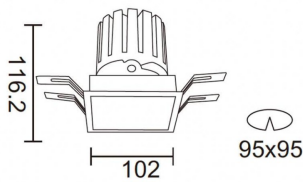

PRO-DS

Lavov downlight from the family PRO-DS with a power of 28,7W and an optics 36 degrees . CCT 4000K. With a total lumen output of 2336lm and a luminous efficiency of 81,4lm/W.ON/OFF driver. Made in die cast aluminum and finished in White color.

| | |
|------------------------------------|--------------------------|
| Product | |
| Real power (W) | 28.7 |
| Real luminous flux (Lm) | 2336 |
| Luminous efficiency (Lm/W) | 81.40000000000006 |
| Beam angle (°) | 36 |
| Life time (h) | 50000 h L80B10 |
| IP | 20 |
| Electrical class insulation | Clas II |
| Colour | White |
| Control gear included | Yes |
| Control gear | ON/OFF |
| Flicker Free | Yes |
| Light source | LED |
| Type of LED | COB |
| Colour temperature (K) | 4000 |
| Colour consistency (SDCM) | SDCM<3 |
| CRI | 90 |