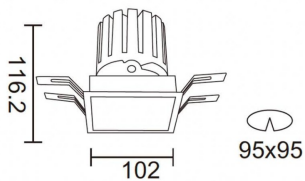

PRO-DS

Lavov downlight from the family PRO-DS with a power of 28,7W and an optics 36 degrees . CCT 4000K. With a total lumen output of 2336lm and a luminous efficiency of 81,4lm/W.ON/OFF driver. Made in die cast aluminum and finished in White color.

Item code	86.D026.3431.01
Product type	Indoor
Category	Downlights
Family	PRO-D
Subfamily	PRO-DS
Pictograms	

Scheme

Product	
Real power (W)	28.7
Real luminous flux (Lm)	2336
Luminous efficiency (Lm/W)	81.400000000000006
Beam angle (°)	36
Life time (h)	50000 h L80B10
IP	20
Electrical class insulation	Clas II
Colour	White
Control gear included	Yes
Control gear	ON/OFF
Flicker Free	Yes
Light source	LED
Type of LED	COB
Colour temperature (K)	4000
Colour consistency (SDCM)	SDCM<3
CRI	90