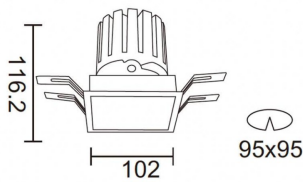

### PRO-DS

Lavov downlight from the family PRO-DS with a power of 28,7W and an optics 36 degrees . CCT 4000K. With a total lumen output of 2336lm and a luminous efficiency of 81,4lm/W.ON/OFF driver. Made in die cast aluminum and finished in White color.

### Scheme

<b>Product</b>	
Real power (W)	28.7
Real luminous flux (Lm)	2336
Luminous efficiency (Lm/W)	81.40000000000006
Beam angle (°)	36
Life time (h)	50000 h L80B10
IP	20
Electrical class insulation	Clas II
Colour	White
Control gear included	Yes
Control gear	ON/OFF
Flicker Free	Yes
Light source	LED
Type of LED	COB
Colour temperature (K)	4000
Colour consistency (SDCM)	SDCM<3
CRI	90