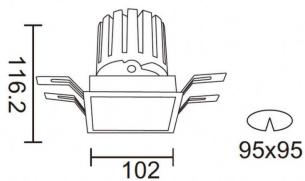

### PRO-DS

Lavov downlight from the family PRO-DS with a power of 28,7W and an optics 36 degrees . CCT 4000K. With a total lumen output of 2336lm and a luminous efficiency of 81,4lm/W.ON/OFF driver. Made in die cast aluminum and finished in Black color.

### Scheme

Product	
Real power (W)	28.7
Real luminous flux (Lm)	2336
Luminous efficiency (Lm/W)	81.400000000000006
Beam angle (°)	36
Life time (h)	50000 h L80B10
IP	20
Electrical class insulation	Clas II
Colour	Black
Control gear included	Yes
Control gear	ON/OFF
Flicker Free	Yes
Light source	LED
Type of LED	COB
Colour temperature (K)	4000
Colour consistency (SDCM)	SDCM<3
CRI	90