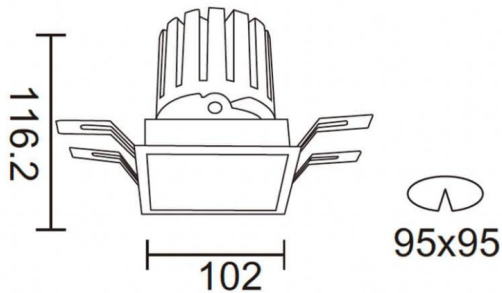

PRO-DS

Lavov downlight from the family PRO-DS with a power of 28,7W and an optics 36 degrees . CCT 4000K. With a total lumen output of 2336lm and a luminous efficiency of 81,4lm/W.ON/OFF driver. Made in die cast aluminum and finished in Black color.

Item code	86.D026.3431.02
Product type	Indoor
Category	Downlights
Family	PRO-D
Subfamily	PRO-DS
Pictograms	

Scheme

Product	
Real power (W)	28.7
Real luminous flux (Lm)	2336
Luminous efficiency (Lm/W)	81.4
Beam angle (º)	36
Life time (h)	50000 h L80B10
IP	20
Electrical class insulation	Clas II
Colour	Black
Control gear included	Yes
Control gear	ON/OFF
Flicker Free	Yes
Light source	LED
Type of LED	COB
Colour temperature (K)	4000
Colour consistency (SDCM)	SDCM<3
CRI	90