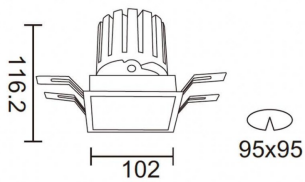

Scheme

Product	
Real power (W)	28.7
Real luminous flux (Lm)	2336
Luminous efficiency (Lm/W)	81.40000000000006
Beam angle (°)	36
Life time (h)	50000 h L80B10
IP	20
Electrical class insulation	Clas II
Colour	Black
Control gear included	Yes
Control gear	ON/OFF
Flicker Free	Yes
Light source	LED
Type of LED	COB
Colour temperature (K)	4000
Colour consistency (SDCM)	SDCM<3
CRI	90