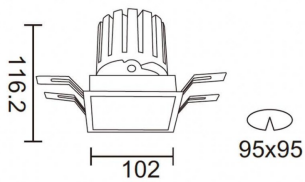

PRO-DS

Lavov downlight from the family PRO-DS with a power of 28,7W and an optics 36 degrees . CCT 4000K. With a total lumen output of 2336lm and a luminous efficiency of 81,4lm/W.ON/OFF driver. Made in die cast aluminum and finished in Black color.

Item code	86.D026.3431.02
Product type	Indoor
Category	Downlights
Family	PRO-D
Subfamily	PRO-DS
Pictograms	

Scheme

Product	
Real power (W)	28.7
Real luminous flux (Lm)	2336
Luminous efficiency (Lm/W)	81.40000000000006
Beam angle (°)	36
Life time (h)	50000 h L80B10
IP	20
Electrical class insulation	Clas II
Colour	Black
Control gear included	Yes
Control gear	ON/OFF
Flicker Free	Yes
Light source	LED
Type of LED	COB
Colour temperature (K)	4000
Colour consistency (SDCM)	SDCM<3
CRI	90