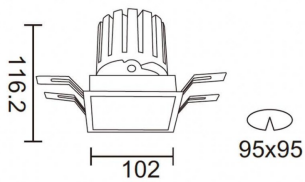

PRO-DS

Lavov downlight from the family PRO-DS with a power of 28,7W and an optics 36 degrees . CCT 4000K. With a total lumen output of 2336lm and a luminous efficiency of 81,4lm/W.ON/OFF driver. Made in die cast aluminum and finished in Silver color.

Item code	86.D026.3431.03
Product type	Indoor
Category	Downlights
Family	PRO-D
Subfamily	PRO-DS
Pictograms	

Scheme

Product	
Real power (W)	28.7
Real luminous flux (Lm)	2336
Luminous efficiency (Lm/W)	81.40000000000006
Beam angle (°)	36
Life time (h)	50000 h L80B10
IP	20
Electrical class insulation	Clas II
Colour	Silver
Control gear included	Yes
Control gear	ON/OFF
Flicker Free	Yes
Light source	LED
Type of LED	COB
Colour temperature (K)	4000
Colour consistency (SDCM)	SDCM<3
CRI	90