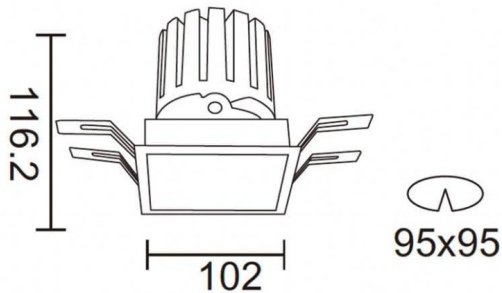

Scheme

**PRO-DS**

Lavov downlight from the family PRO-DS with a power of 28,7W and an optics 36 degrees . CCT 4000K. With a total lumen output of 2336lm and a luminous efficiency of 81,4lm/W.ON/OFF driver. Made in die cast aluminum and finished in Silver color.

Item code	86.D026.3431.03
Product type	Indoor
Category	Downlights
Family	PRO-D
Subfamily	PRO-DS
Pictograms	

Product	
Real power (W)	28.7
Real luminous flux (Lm)	2336
Luminous efficiency (Lm/W)	81.40000000000006
Beam angle (°)	36
Life time (h)	50000 h L80B10
IP	20
Electrical class insulation	Clas II
Colour	Silver
Control gear included	Yes
Control gear	ON/OFF
Flicker Free	Yes
Light source	LED
Type of LED	COB
Colour temperature (K)	4000
Colour consistency (SDCM)	SDCM3
CRI	90