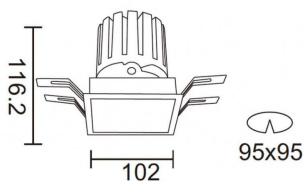

PRO-DS

Lavov downlight from the family PRO-DS with a power of 28,7W and an optics 36 degrees . CCT 4000K. With a total lumen output of 2336lm and a luminous efficiency of 81,4lm/W.ON/OFF driver. Made in die cast aluminum and finished in Silver color.

Item code	86.D026.3431.03
Product type	Indoor
Category	Downlights
Family	PRO-D
Subfamily	PRO-DS

Pictograms

Scheme

Product

Real power (W)	28.7
Real luminous flux (Lm)	2336
Luminous efficiency (Lm/W)	81.400000000000006
Beam angle (°)	36
Life time (h)	50000 h L80B10
IP	20
Electrical class insulation	Clas II
Colour	Silver
Control gear included	Yes
Control gear	ON/OFF
Flicker Free	Yes
Light source	LED
Type of LED	COB
Colour temperature (K)	4000
Colour consistency (SDCM)	SDCM<3
CRI	90