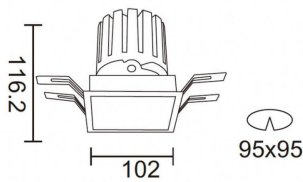

PRO-DS

Lavov downlight from the family PRO-DS with a power of 28,7W and an optics 36 degrees . CCT 4000K. With a total lumen output of 2336lm and a luminous efficiency of 81,4lm/W.ON/OFF driver. Made in die cast aluminum and finished in Silver color.

Item code	86.D026.3431.03
Product type	Indoor
Category	Downlights
Family	PRO-D
Subfamily	PRO-DS
Pictograms	

Scheme

Product	
Real power (W)	28.7
Real luminous flux (Lm)	2336
Luminous efficiency (Lm/W)	81.40000000000006
Beam angle (°)	36
Life time (h)	50000 h L80B10
IP	20
Electrical class insulation	Clas II
Colour	Silver
Control gear included	Yes
Control gear	ON/OFF
Flicker Free	Yes
Light source	LED
Type of LED	COB
Colour temperature (K)	4000
Colour consistency (SDCM)	SDCM<3
CRI	90