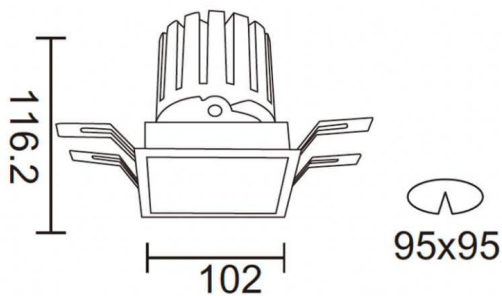

PRO-DS

Lavov downlight from the family PRO-DS with a power of 28,7W and an optics 36 degrees . CCT 4000K. With a total lumen output of 2336lm and a luminous efficiency of 81,4lm/W.ON/OFF driver. Made in die cast aluminum and finished in Silver color.

| | |
|--------------|-----------------|
| Item code | 86.D026.3431.03 |
| Product type | Indoor |
| Category | Downlights |
| Family | PRO-D |
| Subfamily | PRO-DS |
| Pictograms | |

Scheme

| | |
|-----------------------------|----------------|
| Product | |
| Real power (W) | 28.7 |
| Real luminous flux (Lm) | 2336 |
| Luminous efficiency (Lm/W) | 81.4 |
| Beam angle (º) | 36 |
| Life time (h) | 50000 h L80B10 |
| IP | 20 |
| Electrical class insulation | Clas II |
| Colour | Silver |
| Control gear included | Yes |
| Control gear | ON/OFF |
| Flicker Free | Yes |
| Light source | LED |
| Type of LED | COB |
| Colour temperature (K) | 4000 |
| Colour consistency (SDCM) | SDCM<3 |
| CRI | 90 |