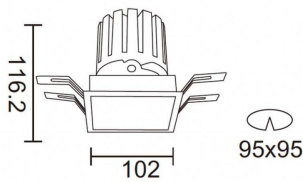

PRO-DS

Lavov downlight from the family PRO-DS with a power of 28,7W and an optics 36 degrees . CCT 4000K. With a total lumen output of 2336lm and a luminous efficiency of 81,4lm/W.DALI driver. Made in die cast aluminum and finished in White color.

Item code	86.D026.3433.01
Product type	Indoor
Category	Downlights
Family	PRO-D
Subfamily	PRO-DS
Pictograms	

Scheme

Product

Real power (W)	28.7
Real luminous flux (Lm)	2336
Luminous efficiency (Lm/W)	81.40000000000006
Beam angle (°)	36
Life time (h)	50000 h L80B10
IP	20
Electrical class insulation	Clas II
Colour	White
Control gear included	Yes
Control gear	DALI
Flicker Free	Yes
Light source	LED
Type of LED	COB
Colour temperature (K)	4000
Colour consistency (SDCM)	SDCM<3
CRI	90