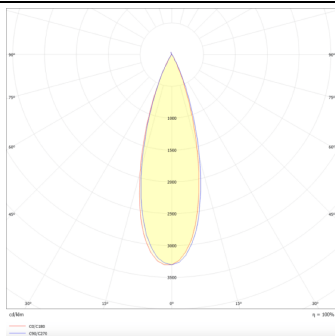

PRO-DS

Lavov downlight from the family PRO-DS with a power of 28,7W and an optics 36 degrees . CCT 4000K. With a total lumen output of 2336lm and a luminous efficiency of 81,4lm/W.DALI driver. Made in die cast aluminum and finished in White color.

Item code	86.D026.3433.01
Product type	Indoor
Category	Downlights
Family	PRO-D
Subfamily	PRO-DS
Pictograms	

Scheme

Photometry

Product	
Real power (W)	28.7
Real luminous flux (Lm)	2336
Luminous efficiency (Lm/W)	81.400000000000006
Beam angle (°)	36
Life time (h)	50000 h L80B10
IP	20
Electrical class insulation	Clas II
Colour	White
Control gear included	Yes
Control gear	DALI
Flicker Free	Yes
Light source	LED
Type of LED	COB
Colour temperature (K)	4000
Colour consistency (SDCM)	SDCM<3
CRI	90