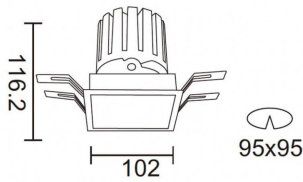

PRO-DS

Lavov downlight from the family PRO-DS with a power of 28,7W and an optics 36 degrees . CCT 4000K. With a total lumen output of 2336lm and a luminous efficiency of 81,4lm/W.DALI driver. Made in die cast aluminum and finished in White color.

Item code	86.D026.3433.01
Product type	Indoor
Category	Downlights
Family	PRO-D
Subfamily	PRO-DS
Pictograms	

Scheme

Photometry

Product	
Real power (W)	28.7
Real luminous flux (Lm)	2336
Luminous efficiency (Lm/W)	81.400000000000006
Beam angle (°)	36
Life time (h)	50000 h L80B10
IP	20
Electrical class insulation	Clas II
Colour	White
Control gear included	Yes
Control gear	DALI
Flicker Free	Yes
Light source	LED
Type of LED	COB
Colour temperature (K)	4000
Colour consistency (SDCM)	SDCM<3
CRI	90