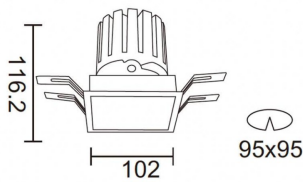

### PRO-DS

Lavov downlight from the family PRO-DS with a power of 28,7W and an optics 36 degrees . CCT 4000K. With a total lumen output of 2336lm and a luminous efficiency of 81,4lm/W.DALI driver. Made in die cast aluminum and finished in White color.

### Product

Real power (W)	28.7
Real luminous flux (Lm)	2336
Luminous efficiency (Lm/W)	81.40000000000006
Beam angle (°)	36
Life time (h)	50000 h L80B10
IP	20
Electrical class insulation	Clas II
Colour	White
Control gear included	Yes
Control gear	DALI
Flicker Free	Yes
Light source	LED
Type of LED	COB
Colour temperature (K)	4000
Colour consistency (SDCM)	SDCM<3
CRI	90