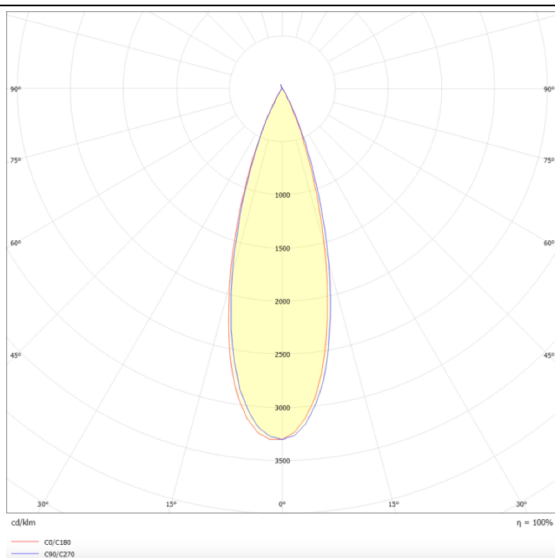

PRO-DS

Lavov downlight from the family PRO-DS with a power of 28,7W and an optics 36 degrees . CCT 4000K. With a total lumen output of 2336lm and a luminous efficiency of 81,4lm/W.DALI driver. Made in die cast aluminum and finished in White color.

Scheme

Photometry

Item code	86.D026.3433.01
Product type	Indoor
Category	Downlights
Family	PRO-D
Subfamily	PRO-DS
Pictograms	

Product

Real power (W)	28.7
Real luminous flux (Lm)	2336
Luminous efficiency (Lm/W)	81.4
Beam angle (º)	36
Life time (h)	50000 h L80B10
IP	20
Electrical class insulation	Clas II
Colour	White
Control gear included	Yes
Control gear	DALI
Flicker Free	Yes
Light source	LED
Type of LED	COB
Colour temperature (K)	4000
Colour consistency (SDCM)	SDCM<3
CRI	90