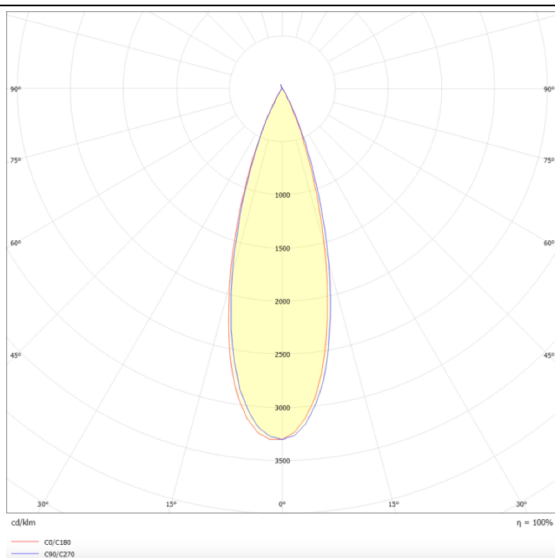

PRO-DS

Lavov downlight from the family PRO-DS with a power of 28,7W and an optics 36 degrees . CCT 4000K. With a total lumen output of 2336lm and a luminous efficiency of 81,4lm/W.DALI driver. Made in die cast aluminum and finished in White color.

Scheme

Photometry

Item code	86.D026.3433.01
Product type	Indoor
Category	Downlights
Family	PRO-D
Subfamily	PRO-DS
Pictograms	

Product

Real power (W)	28.7
Real luminous flux (Lm)	2336
Luminous efficiency (Lm/W)	81.40000000000006
Beam angle (°)	36
Life time (h)	50000 h L80B10
IP	20
Electrical class insulation	Clas II
Colour	White
Control gear included	Yes
Control gear	DALI
Flicker Free	Yes
Light source	LED
Type of LED	COB
Colour temperature (K)	4000
Colour consistency (SDCM)	SDCM3
CRI	90