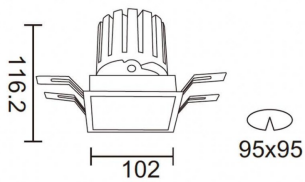

PRO-DS

Lavov downlight from the family PRO-DS with a power of 28,7W and an optics 36 degrees . CCT 4000K. With a total lumen output of 2336lm and a luminous efficiency of 81,4lm/W.DALI driver. Made in die cast aluminum and finished in Black color.

Item code	86.D026.3433.02
Product type	Indoor
Category	Downlights
Family	PRO-D
Subfamily	PRO-DS
Pictograms	

Scheme

Product

Real power (W)	28.7
Real luminous flux (Lm)	2336
Luminous efficiency (Lm/W)	81.40000000000006
Beam angle (°)	36
Life time (h)	50000 h L80B10
IP	20
Electrical class insulation	Clas II
Colour	Black
Control gear included	Yes
Control gear	DALI
Flicker Free	Yes
Light source	LED
Type of LED	COB
Colour temperature (K)	4000
Colour consistency (SDCM)	SDCM<3
CRI	90

Photometry