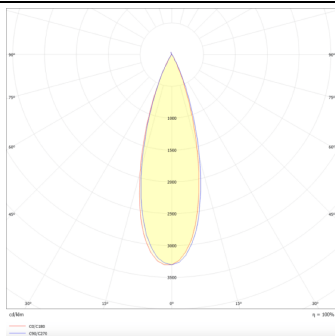

PRO-DS

Lavov downlight from the family PRO-DS with a power of 28,7W and an optics 36 degrees . CCT 4000K. With a total lumen output of 2336lm and a luminous efficiency of 81,4lm/W.DALI driver. Made in die cast aluminum and finished in Black color.

Item code	86.D026.3433.02
Product type	Indoor
Category	Downlights
Family	PRO-D
Subfamily	PRO-DS
Pictograms	

Scheme

Photometry

Product	
Real power (W)	28.7
Real luminous flux (Lm)	2336
Luminous efficiency (Lm/W)	81.400000000000006
Beam angle (°)	36
Life time (h)	50000 h L80B10
IP	20
Electrical class insulation	Clas II
Colour	Black
Control gear included	Yes
Control gear	DALI
Flicker Free	Yes
Light source	LED
Type of LED	COB
Colour temperature (K)	4000
Colour consistency (SDCM)	SDCM<3
CRI	90