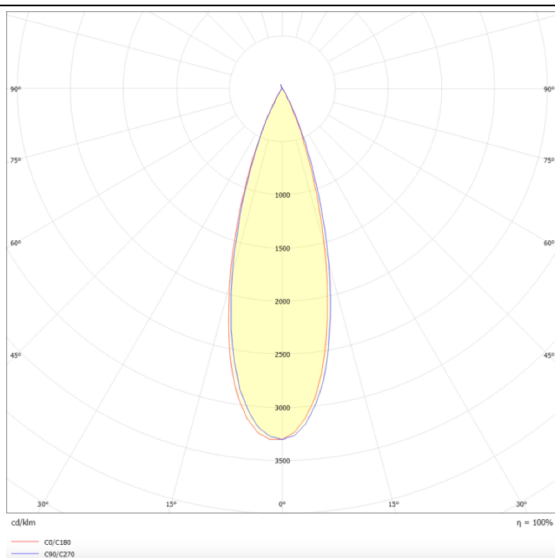

Photometry

Item code	86.D026.3433.02
Product type	Indoor
Category	Downlights
Family	PRO-D
Subfamily	PRO-DS
Pictograms	

Product

Real power (W)	28.7
Real luminous flux (Lm)	2336
Luminous efficiency (Lm/W)	81.4
Beam angle (&ordm;)	36
Life time (h)	50000 h L80B10
IP	20
Electrical class insulation	Clas II
Colour	Black
Control gear included	Yes
Control gear	DALI
Flicker Free	Yes
Light source	LED
Type of LED	COB
Colour temperature (K)	4000
Colour consistency (SDCM)	SDCM<3
CRI	90