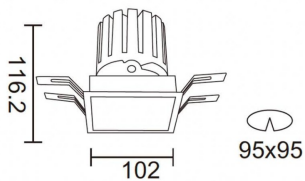

PRO-DS

Lavov downlight from the family PRO-DS with a power of 28,7W and an optics 36 degrees . CCT 4000K. With a total lumen output of 2336lm and a luminous efficiency of 81,4lm/W.DALI driver. Made in die cast aluminum and finished in Black color.

Item code	86.D026.3433.02
Product type	Indoor
Category	Downlights
Family	PRO-D
Subfamily	PRO-DS
Pictograms	

Scheme

Photometry

Product	
Real power (W)	28.7
Real luminous flux (Lm)	2336
Luminous efficiency (Lm/W)	81.400000000000006
Beam angle (°)	36
Life time (h)	50000 h L80B10
IP	20
Electrical class insulation	Clas II
Colour	Black
Control gear included	Yes
Control gear	DALI
Flicker Free	Yes
Light source	LED
Type of LED	COB
Colour temperature (K)	4000
Colour consistency (SDCM)	SDCM<3
CRI	90