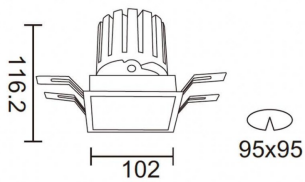

PRO-DS

Lavov downlight from the family PRO-DS with a power of 28,7W and an optics 36 degrees . CCT 4000K. With a total lumen output of 2336lm and a luminous efficiency of 81,4lm/W.DALI driver. Made in die cast aluminum and finished in Black color.

Item code	86.D026.3433.02
Product type	Indoor
Category	Downlights
Family	PRO-D
Subfamily	PRO-DS
Pictograms	

Scheme

Product

Real power (W)	28.7
Real luminous flux (Lm)	2336
Luminous efficiency (Lm/W)	81.40000000000006
Beam angle (°)	36
Life time (h)	50000 h L80B10
IP	20
Electrical class insulation	Clas II
Colour	Black
Control gear included	Yes
Control gear	DALI
Flicker Free	Yes
Light source	LED
Type of LED	COB
Colour temperature (K)	4000
Colour consistency (SDCM)	SDCM<3
CRI	90