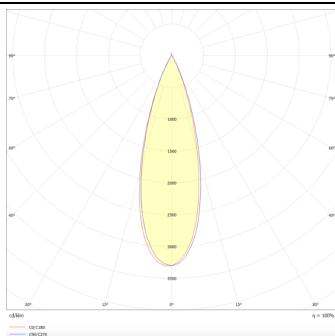

PRO-DS

Lavov downlight from the family PRO-DS with a power of 28,7W and an optics 36 degrees . CCT 4000K. With a total lumen output of 2336lm and a luminous efficiency of 81,4lm/W.DALI driver. Made in die cast aluminum and finished in Silver color.

| | |
|--------------|-----------------|
| Item code | 86.D026.3433.03 |
| Product type | Indoor |
| Category | Downlights |
| Family | PRO-D |
| Subfamily | PRO-DS |
| Pictograms | |

Scheme

Photometry

| | |
|-----------------------------|-------------------|
| Product | |
| Real power (W) | 28.7 |
| Real luminous flux (Lm) | 2336 |
| Luminous efficiency (Lm/W) | 81.40000000000006 |
| Beam angle (°) | 36 |
| Life time (h) | 50000 h L80B10 |
| IP | 20 |
| Electrical class insulation | Clas II |
| Colour | Silver |
| Control gear included | Yes |
| Control gear | DALI |
| Flicker Free | Yes |
| Light source | LED |
| Type of LED | COB |
| Colour temperature (K) | 4000 |
| Colour consistency (SDCM) | SDCM<3 |
| CRI | 90 |