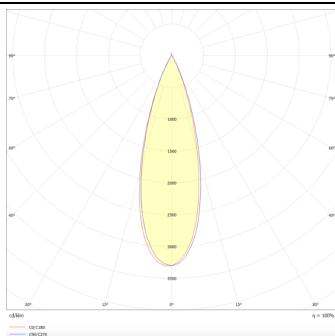

PRO-DS

Lavov downlight from the family PRO-DS with a power of 28,7W and an optics 36 degrees . CCT 4000K. With a total lumen output of 2336lm and a luminous efficiency of 81,4lm/W.DALI driver. Made in die cast aluminum and finished in Silver color.

Item code	86.D026.3433.03
Product type	Indoor
Category	Downlights
Family	PRO-D
Subfamily	PRO-DS
Pictograms	

Scheme

Photometry

Product	
Real power (W)	28.7
Real luminous flux (Lm)	2336
Luminous efficiency (Lm/W)	81.40000000000006
Beam angle (°)	36
Life time (h)	50000 h L80B10
IP	20
Electrical class insulation	Clas II
Colour	Silver
Control gear included	Yes
Control gear	DALI
Flicker Free	Yes
Light source	LED
Type of LED	COB
Colour temperature (K)	4000
Colour consistency (SDCM)	SDCM<3
CRI	90