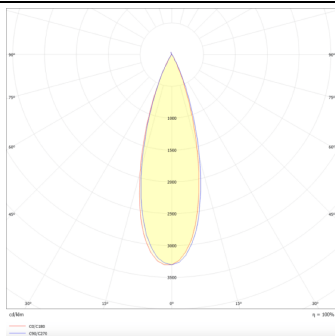

PRO-DS

Lavov downlight from the family PRO-DS with a power of 28,7W and an optics 36 degrees . CCT 4000K. With a total lumen output of 2336lm and a luminous efficiency of 81,4lm/W.DALI driver. Made in die cast aluminum and finished in Silver color.

Item code	86.D026.3433.03
Product type	Indoor
Category	Downlights
Family	PRO-D
Subfamily	PRO-DS
Pictograms	

Scheme

Photometry

Product

Real power (W)	28.7
Real luminous flux (Lm)	2336
Luminous efficiency (Lm/W)	81.400000000000006
Beam angle (°)	36
Life time (h)	50000 h L80B10
IP	20
Electrical class insulation	Clas II
Colour	Silver
Control gear included	Yes
Control gear	DALI
Flicker Free	Yes
Light source	LED
Type of LED	COB
Colour temperature (K)	4000
Colour consistency (SDCM)	SDCM<3
CRI	90