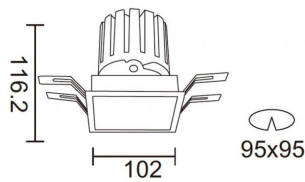

PRO-DS

Lavov downlight from the family PRO-DS with a power of 28,7W and an optics 36 degrees . CCT 4000K. With a total lumen output of 2336lm and a luminous efficiency of 81,4lm/W.DALI driver. Made in die cast aluminum and finished in Silver color.

| | |
|--------------|-----------------|
| Item code | 86.D026.3433.03 |
| Product type | Indoor |
| Category | Downlights |
| Family | PRO-D |
| Subfamily | PRO-DS |
| Pictograms | |

Scheme

Photometry

| | |
|-----------------------------|-------------------|
| Product | |
| Real power (W) | 28.7 |
| Real luminous flux (Lm) | 2336 |
| Luminous efficiency (Lm/W) | 81.40000000000006 |
| Beam angle (°) | 36 |
| Life time (h) | 50000 h L80B10 |
| IP | 20 |
| Electrical class insulation | Clas II |
| Colour | Silver |
| Control gear included | Yes |
| Control gear | DALI |
| Flicker Free | Yes |
| Light source | LED |
| Type of LED | COB |
| Colour temperature (K) | 4000 |
| Colour consistency (SDCM) | SDCM<3 |
| CRI | 90 |