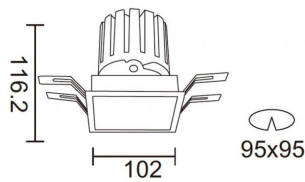

PRO-DS

Lavov downlight from the family PRO-DS with a power of 28,7W and an optics 36 degrees . CCT 4000K. With a total lumen output of 2336lm and a luminous efficiency of 81,4lm/W.DALI driver. Made in die cast aluminum and finished in Silver color.

Item code	86.D026.3433.03
Product type	Indoor
Category	Downlights
Family	PRO-D
Subfamily	PRO-DS
Pictograms	

Scheme

Photometry

Product	
Real power (W)	28.7
Real luminous flux (Lm)	2336
Luminous efficiency (Lm/W)	81.40000000000006
Beam angle (°)	36
Life time (h)	50000 h L80B10
IP	20
Electrical class insulation	Clas II
Colour	Silver
Control gear included	Yes
Control gear	DALI
Flicker Free	Yes
Light source	LED
Type of LED	COB
Colour temperature (K)	4000
Colour consistency (SDCM)	SDCM<3
CRI	90