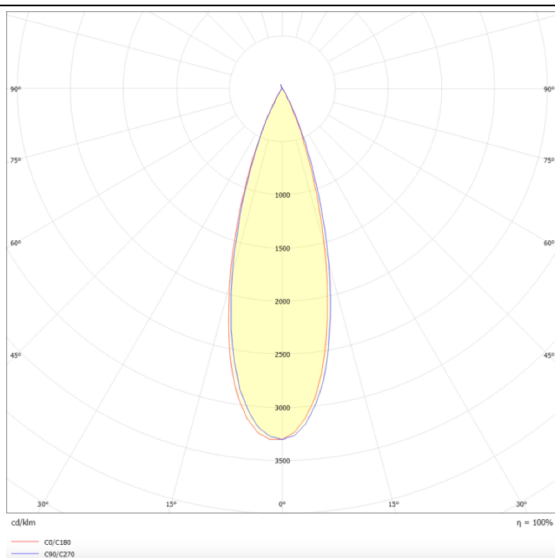

Photometry

Item code	86.D026.3433.03
Product type	Indoor
Category	Downlights
Family	PRO-D
Subfamily	PRO-DS
Pictograms	

Product

Real power (W)	28.7
Real luminous flux (Lm)	2336
Luminous efficiency (Lm/W)	81.40000000000006
Beam angle (°)	36
Life time (h)	50000 h L80B10
IP	20
Electrical class insulation	Clas II
Colour	Silver
Control gear included	Yes
Control gear	DALI
Flicker Free	Yes
Light source	LED
Type of LED	COB
Colour temperature (K)	4000
Colour consistency (SDCM)	SDCM3
CRI	90