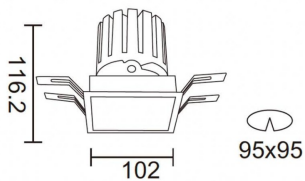

PRO-DS

Lavov downlight from the family PRO-DS with a power of 28,7W and an optics 36 degrees . CCT 4000K. With a total lumen output of 2336lm and a luminous efficiency of 81,4lm/W.DALI driver. Made in die cast aluminum and finished in Silver color.

Item code	86.D026.3433.03
Product type	Indoor
Category	Downlights
Family	PRO-D
Subfamily	PRO-DS
Pictograms	

Scheme

Photometry

Product

Real power (W)	28.7
Real luminous flux (Lm)	2336
Luminous efficiency (Lm/W)	81.400000000000006
Beam angle (°)	36
Life time (h)	50000 h L80B10
IP	20
Electrical class insulation	Clas II
Colour	Silver
Control gear included	Yes
Control gear	DALI
Flicker Free	Yes
Light source	LED
Type of LED	COB
Colour temperature (K)	4000
Colour consistency (SDCM)	SDCM<3
CRI	90