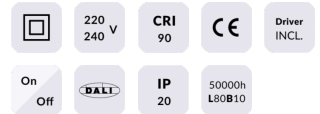

Star

Lavov downlight from the family STAR with a power of 2W and an optics 15 degrees . CCT 3000K. With a total lumen output of 140lm and a luminous efficiency of 70lm/W.ON/OFF driver. Made in die cast aluminum and finished in White color. UGR

Item code 86.D029.1311.01

Product type Indoor

Category Downlights

Family STAR

Subfamily Star

Pictograms