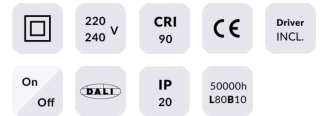

Pictograms