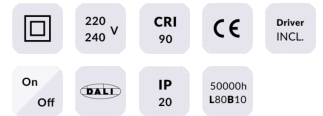

Star

Lavov downlight from the family STAR with a power of 2W and an optics 15 degrees . CCT 3000K. With a total lumen output of 140lm and a luminous efficiency of 70lm/W.ON/OFF driver. Made in die cast aluminum and finished in Black color. UGR

Item code	86.D029.1311.02
Product type	Indoor
Category	Downlights
Family	STAR
Subfamily	Star

Pictograms

Product

Real power (W)	2
Real luminous flux (Lm)	140
Luminous efficiency (Lm/W)	70
Beam angle (°)	15
Life time (h)	50000 h L80B10
IP	20
Electrical class insulation	Clas II
Colour	Black
U. G. R	UGR<19
Control gear included	Yes
Control gear	ON/OFF
Flicker Free	Yes
Light source	LED
Type of LED	COB
Colour temperature (K)	3000
Colour consistency (SDCM)	SDCM<3
CRI	90