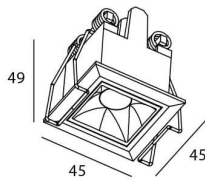

Star

Lavov downlight from the family STAR with a power of 2W and an optics 15 degrees . CCT 3000K. With a total lumen output of 140lm and a luminous efficiency of 70lm/W.DALI driver. Made in die cast aluminum and finished in Black color. UGR

Item code	86.D029.1313.02
Product type	Indoor
Category	Downlights
Family	STAR
Subfamily	Star

Pictograms

Product	
Real power (W)	2
Real luminous flux (Lm)	140
Luminous efficiency (Lm/W)	70
Beam angle (°)	15
Life time (h)	50000 h L80B10
IP	20
Electrical class insulation	Clas II
Colour	Black
U. G. R	UGR<19
Control gear included	Yes
Control gear	DALI
Flicker Free	Yes
Light source	LED
Type of LED	COB
Colour temperature (K)	3000
Colour consistency (SDCM)	SDCM<3
CRI	90

Scheme

Photometry