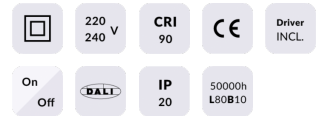

Star

Lavov downlight from the family STAR with a power of 2W and an optics 30 degrees . CCT 3000K. With a total lumen output of 140lm and a luminous efficiency of 70lm/W.ON/OFF driver. Made in die cast aluminum and finished in White color. UGR

Item code	86.D029.1321.01
Product type	Indoor
Category	Downlights
Family	STAR
Subfamily	Star

Pictograms

Product

Real power (W)	2
Real luminous flux (Lm)	140
Luminous efficiency (Lm/W)	70
Beam angle (°)	30
Life time (h)	50000 h L80B10
IP	20
Electrical class insulation	Clas II
Colour	White
U. G. R	UGR<19
Control gear included	Yes
Control gear	ON/OFF
Flicker Free	Yes
Light source	LED
Type of LED	COB
Colour temperature (K)	3000
Colour consistency (SDCM)	SDCM<3
CRI	90