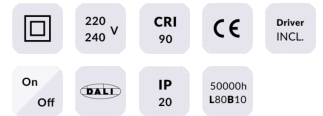

Star

Lavov downlight from the family STAR with a power of 2W and an optics 30 degrees . CCT 3000K. With a total lumen output of 140lm and a luminous efficiency of 70lm/W.ON/OFF driver. Made in die cast aluminum and finished in White color. UGR

Item code	86.D029.1321.01
Product type	Indoor
Category	Downlights
Family	STAR
Subfamily	Star

Pictograms

Product

Real power (W)	2
Real luminous flux (Lm)	140
Luminous efficiency (Lm/W)	70
Beam angle (°)	30
Life time (h)	50000 h L80B10
IP	20
Electrical class insulation	Clas II
Colour	White
U. G. R	UGR<19
Control gear included	Yes
Control gear	ON/OFF
Flicker Free	Yes
Light source	LED
Type of LED	COB
Colour temperature (K)	3000
Colour consistency (SDCM)	SDCM<3
CRI	90