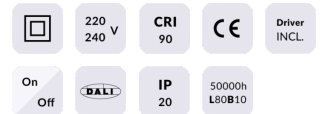

Star

Lavov downlight from the family STAR with a power of 2W and an optics 45 degrees . CCT 3000K. With a total lumen output of 140lm and a luminous efficiency of 70lm/W.ON/OFF driver. Made in die cast aluminum and finished in White color. UGR

Item code	86.D029.1331.01
Product type	Indoor
Category	Downlights
Family	STAR
Subfamily	Star

Pictograms

Product

Real power (W)	2
Real luminous flux (Lm)	140
Luminous efficiency (Lm/W)	70
Beam angle (°)	45
Life time (h)	50000 h L80B10
IP	20
Electrical class insulation	Clas II
Colour	White
U. G. R	UGR<19
Control gear included	Yes
Control gear	ON/OFF
Flicker Free	Yes
Light source	LED
Type of LED	COB
Colour temperature (K)	3000
Colour consistency (SDCM)	SDCM<3
CRI	90