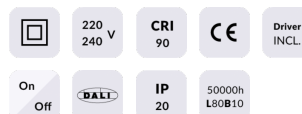

### Star

Lavov downlight from the family STAR with a power of 2W and an optics 45 degrees . CCT 3000K. With a total lumen output of 140lm and a luminous efficiency of 70lm/W.ON/OFF driver. Made in die cast aluminum and finished in White color. UGR

### Product

**Real power (W)** 2

**Real luminous flux (Lm)** 140

**Luminous efficiency (Lm/W)** 70

**Beam angle (°)** 45

**Life time (h)** 50000 h L80B10

**IP** 20

**Electrical class insulation** Clas II