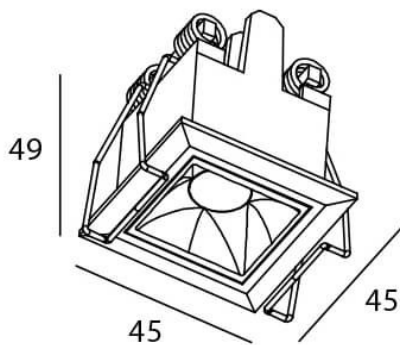

Star

Lavov downlight from the family STAR with a power of 2W and an optics 45 degrees . CCT 3000K. With a total lumen output of 140lm and a luminous efficiency of 70lm/W.ON/OFF driver. Made in die cast aluminum and finished in White color. UGR19.

Item code	86.D029.1331.01
Product type	Indoor
Category	Downlights
Family	STAR
Subfamily	Star
Pictograms	

Scheme

Product	
Real power (W)	2
Real luminous flux (Lm)	140
Luminous efficiency (Lm/W)	70
Beam angle (°)	45
Life time (h)	50000 h L80B10
IP	20
Electrical class insulation	Clas II
Colour	White
U. G. R	UGR<19
Control gear included	Yes
Control gear	ON/OFF
Flicker Free	Yes
Light source	LED
Type of LED	COB
Colour temperature (K)	3000
Colour consistency (SDCM)	SDCM<3
CRI	90