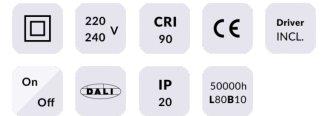

Star

Lavov downlight from the family STAR with a power of 2W and an optics 45 degrees . CCT 3000K. With a total lumen output of 140lm and a luminous efficiency of 70lm/W.ON/OFF driver. Made in die cast aluminum and finished in White color. UGR

Item code	86.D029.1331.01
Product type	Indoor
Category	Downlights
Family	STAR
Subfamily	Star

Pictograms

Product

Real power (W)	2
Real luminous flux (Lm)	140
Luminous efficiency (Lm/W)	70
Beam angle (°)	45
Life time (h)	50000 h L80B10
IP	20
Electrical class insulation	Clas II
Colour	White
U. G. R	UGR<19
Control gear included	Yes
Control gear	ON/OFF
Flicker Free	Yes
Light source	LED
Type of LED	COB
Colour temperature (K)	3000
Colour consistency (SDCM)	SDCM<3
CRI	90