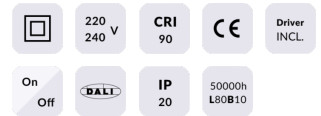

Star

Lavov downlight from the family STAR with a power of 2W and an optics 45 degrees . CCT 3000K. With a total lumen output of 140lm and a luminous efficiency of 70lm/W.ON/OFF driver. Made in die cast aluminum and finished in Black color. UGR

Item code	86.D029.1331.02
Product type	Indoor
Category	Downlights
Family	STAR
Subfamily	Star

Pictograms

Product

Real power (W)	2
Real luminous flux (Lm)	140
Luminous efficiency (Lm/W)	70
Beam angle (°)	45
Life time (h)	50000 h L80B10
IP	20
Electrical class insulation	Clas II
Colour	Black
U. G. R	UGR<19
Control gear included	Yes
Control gear	ON/OFF
Flicker Free	Yes
Light source	LED
Type of LED	COB
Colour temperature (K)	3000
Colour consistency (SDCM)	SDCM<3
CRI	90