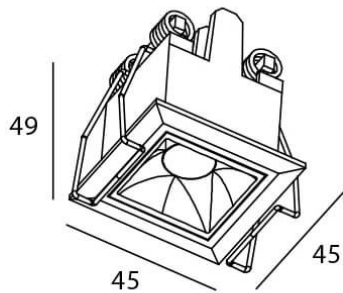

Star

Lavov downlight from the family STAR with a power of 2W and an optics 15 degrees . CCT 4000K. With a total lumen output of 140lm and a luminous efficiency of 70lm/W.DALI driver. Made in die cast aluminum and finished in White color. UGR19.

Item code	86.D029.1413.01
Product type	Indoor
Category	Downlights
Family	STAR
Subfamily	Star
Pictograms	

Scheme

Product	
Real power (W)	2
Real luminous flux (Lm)	140
Luminous efficiency (Lm/W)	70
Beam angle (&ordm;)	15
Life time (h)	50000 h L80B10
IP	20
Electrical class insulation	Clas II
Colour	White
U. G. R	UGR<19
Control gear included	Yes
Control gear	DALI
Flicker Free	Yes
Light source	LED
Type of LED	COB
Colour temperature (K)	4000
Colour consistency (SDCM)	SDCM<3
CRI	90