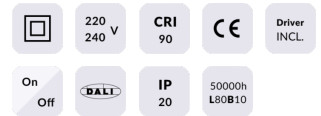

Star

Lavov downlight from the family STAR with a power of 4W and an optics 15 degrees . CCT 3000K. With a total lumen output of 280lm and a luminous efficiency of 70lm/W.ON/OFF driver. Made in die cast aluminum and finished in White color. UGR

Item code	86.D029.2311.01
Product type	Indoor
Category	Downlights
Family	STAR
Subfamily	Star

Pictograms

Product

Real power (W)	4
Real luminous flux (Lm)	280
Luminous efficiency (Lm/W)	70
Beam angle (°)	15
Life time (h)	50000 h L80B10
IP	20
Electrical class insulation	Clas II
Colour	White
U. G. R	UGR<19
Control gear included	Yes
Control gear	ON/OFF
Flicker Free	Yes
Light source	LED
Type of LED	COB
Colour temperature (K)	3000
Colour consistency (SDCM)	SDCM<3
CRI	90