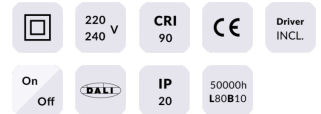

### Star

Lavov downlight from the family STAR with a power of 4W and an optics 15 degrees . CCT 3000K. With a total lumen output of 280lm and a luminous efficiency of 70lm/W.ON/OFF driver. Made in die cast aluminum and finished in White color. UGR

### Product

**Real power (W)** 4

**Real luminous flux (Lm)** 280

**Luminous efficiency (Lm/W)** 70

**Beam angle (°)** 15

**Life time (h)** 50000 h L80B10

**IP** 20

**Electrical class insulation** Clas II