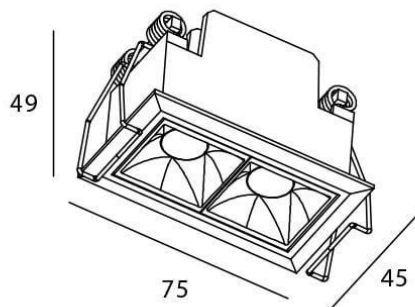

Star

Lavov downlight from the family STAR with a power of 4W and an optics 15 degrees . CCT 3000K. With a total lumen output of 280lm and a luminous efficiency of 70lm/W.ON/OFF driver. Made in die cast aluminum and finished in White color. UGR19.

Item code	86.D029.2311.01
Product type	Indoor
Category	Downlights
Family	STAR
Subfamily	Star
Pictograms	

Scheme

Product	
Real power (W)	4
Real luminous flux (Lm)	280
Luminous efficiency (Lm/W)	70
Beam angle (º)	15
Life time (h)	50000 h L80B10
IP	20
Electrical class insulation	Clas II
Colour	White
U. G. R	UGR<19
Control gear included	Yes
Control gear	ON/OFF
Flicker Free	Yes
Light source	LED
Type of LED	COB
Colour temperature (K)	3000
Colour consistency (SDCM)	SDCM<3
CRI	90