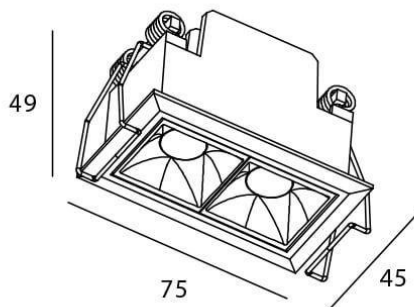

Star

Lavov downlight from the family STAR with a power of 4W and an optics 15 degrees . CCT 3000K. With a total lumen output of 280lm and a luminous efficiency of 70lm/W.ON/OFF driver. Made in die cast aluminum and finished in Black color. UGR19.

Item code	86.D029.2311.02
Product type	Indoor
Category	Downlights
Family	STAR
Subfamily	Star
Pictograms	

Scheme

Product	
Real power (W)	4
Real luminous flux (Lm)	280
Luminous efficiency (Lm/W)	70
Beam angle (&ordm;)	15
Life time (h)	50000 h L80B10
IP	20
Electrical class insulation	Clas II
Colour	Black
U. G. R	UGR<19
Control gear included	Yes
Control gear	ON/OFF
Flicker Free	Yes
Light source	LED
Type of LED	COB
Colour temperature (K)	3000
Colour consistency (SDCM)	SDCM<3
CRI	90