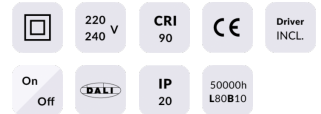

Star

Lavov downlight from the family STAR with a power of 4W and an optics 15 degrees . CCT 3000K. With a total lumen output of 280lm and a luminous efficiency of 70lm/W.ON/OFF driver. Made in die cast aluminum and finished in Black color. UGR

Item code	86.D029.2311.02
Product type	Indoor
Category	Downlights
Family	STAR
Subfamily	Star

Pictograms

Product

Real power (W)	4
Real luminous flux (Lm)	280
Luminous efficiency (Lm/W)	70
Beam angle (°)	15
Life time (h)	50000 h L80B10
IP	20
Electrical class insulation	Clas II
Colour	Black
U. G. R	UGR<19
Control gear included	Yes
Control gear	ON/OFF
Flicker Free	Yes
Light source	LED
Type of LED	COB
Colour temperature (K)	3000
Colour consistency (SDCM)	SDCM<3
CRI	90