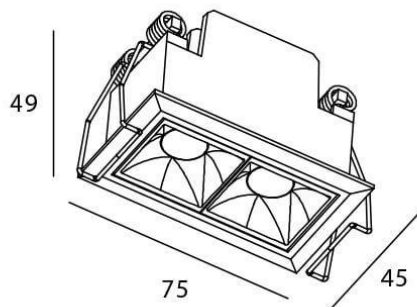

Star

Lavov downlight from the family STAR with a power of 4W and an optics 15 degrees . CCT 3000K. With a total lumen output of 280lm and a luminous efficiency of 70lm/W.DALI driver. Made in die cast aluminum and finished in White color. UGR19.

Scheme

Photometry

Item code	86.D029.2313.01
Product type	Indoor
Category	Downlights
Family	STAR
Subfamily	Star
Pictograms	

Product	
Real power (W)	4
Real luminous flux (Lm)	280
Luminous efficiency (Lm/W)	70
Beam angle (°)	15
Life time (h)	50000 h L80B10
IP	20
Electrical class insulation	Clas II
Colour	White
U. G. R	UGR19
Control gear included	Yes
Control gear	DALI
Flicker Free	Yes
Light source	LED
Type of LED	COB
Colour temperature (K)	3000
Colour consistency (SDCM)	SDCM3
CRI	90