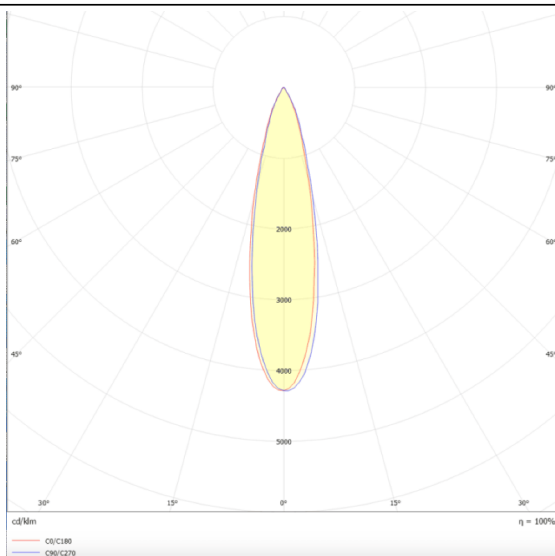

Star

Lavov downlight from the family STAR with a power of 4W and an optics 15 degrees . CCT 3000K. With a total lumen output of 280lm and a luminous efficiency of 70lm/W.DALI driver. Made in die cast aluminum and finished in White color. UGR19.

Scheme

Photometry

Item code	86.D029.2313.01
Product type	Indoor
Category	Downlights
Family	STAR
Subfamily	Star
Pictograms	

Product	
Real power (W)	4
Real luminous flux (Lm)	280
Luminous efficiency (Lm/W)	70
Beam angle (°)	15
Life time (h)	50000 h L80B10
IP	20
Electrical class insulation	Clas II
Colour	White
U. G. R	UGR19
Control gear included	Yes
Control gear	DALI
Flicker Free	Yes
Light source	LED
Type of LED	COB
Colour temperature (K)	3000
Colour consistency (SDCM)	SDCM3
CRI	90