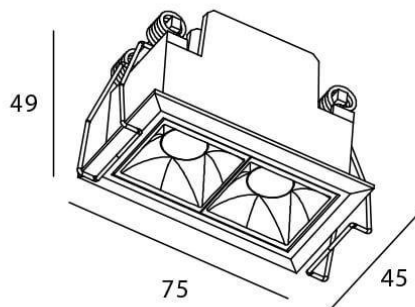

### Star

Lavov downlight from the family STAR with a power of 4W and an optics 15 degrees . CCT 3000K. With a total lumen output of 280lm and a luminous efficiency of 70lm/W.DALI driver. Made in die cast aluminum and finished in White color. UGR19.

### Photometry

Item code	86.D029.2313.01
Product type	Indoor
Category	Downlights
Family	STAR
Subfamily	Star
Pictograms	

Product	
Real power (W)	4
Real luminous flux (Lm)	280
Luminous efficiency (Lm/W)	70
Beam angle (&ordm;)	15
Life time (h)	50000 h L80B10
IP	20
Electrical class insulation	Clas II
Colour	White
U. G. R	UGR<19
Control gear included	Yes
Control gear	DALI
Flicker Free	Yes
Light source	LED
Type of LED	COB
Colour temperature (K)	3000
Colour consistency (SDCM)	SDCM<3
CRI	90