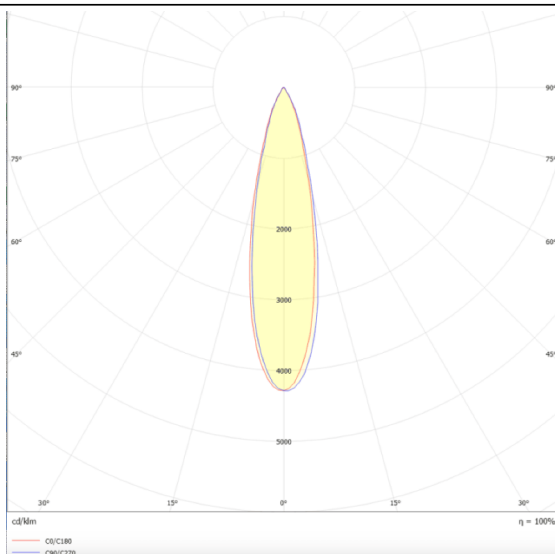

### Star

Lavov downlight from the family STAR with a power of 4W and an optics 15 degrees . CCT 3000K. With a total lumen output of 280lm and a luminous efficiency of 70lm/W.DALI driver. Made in die cast aluminum and finished in White color. UGR19.

### Scheme

### Photometry

Item code	86.D029.2313.01
Product type	Indoor
Category	Downlights
Family	STAR
Subfamily	Star
Pictograms	

Product	
Real power (W)	4
Real luminous flux (Lm)	280
Luminous efficiency (Lm/W)	70
Beam angle (&ordm;)	15
Life time (h)	50000 h L80B10
IP	20
Electrical class insulation	Clas II
Colour	White
U. G. R	UGR<19
Control gear included	Yes
Control gear	DALI
Flicker Free	Yes
Light source	LED
Type of LED	COB
Colour temperature (K)	3000
Colour consistency (SDCM)	SDCM<3
CRI	90