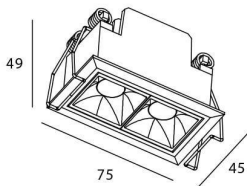

Star

Lavov downlight from the family STAR with a power of 4W and an optics 15 degrees . CCT 3000K. With a total lumen output of 280lm and a luminous efficiency of 70lm/W.DALI driver. Made in die cast aluminum and finished in Black color. UGR

Item code 86.D029.2313.02

Product type Indoor

Category Downlights

Family STAR

Subfamily Star

Pictograms

Product

Real power (W) 4

Real luminous flux (Lm) 280

Luminous efficiency (Lm/W) 70

Beam angle (°) 15

Life time (h) 50000 h L80B10

IP 20

Electrical class insulation Clas II

Colour Black

U. G. R UGR<19

Control gear included Yes

Control gear DALI

Flicker Free Yes

Light source LED

Type of LED COB

Colour temperature (K) 3000

Colour consistency (SDCM) SDCM<3

CRI 90

Scheme

Photometry