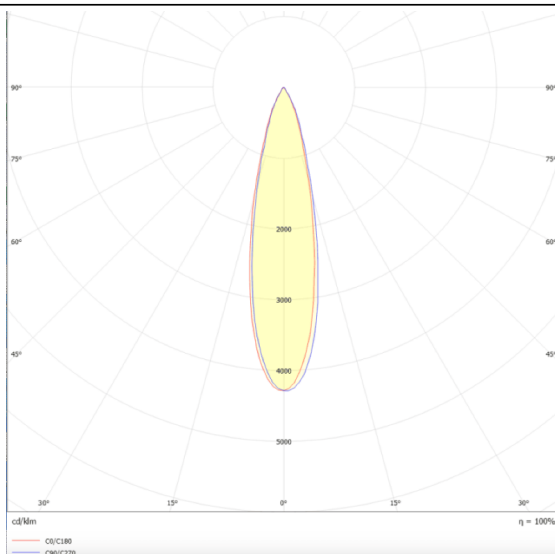

Star

Lavov downlight from the family STAR with a power of 4W and an optics 15 degrees . CCT 3000K. With a total lumen output of 280lm and a luminous efficiency of 70lm/W.DALI driver. Made in die cast aluminum and finished in Black color. UGR19.

Scheme

Photometry

Item code	86.D029.2313.02
Product type	Indoor
Category	Downlights
Family	STAR
Subfamily	Star
Pictograms	

Product

Real power (W)	4
Real luminous flux (Lm)	280
Luminous efficiency (Lm/W)	70
Beam angle (º)	15
Life time (h)	50000 h L80B10
IP	20
Electrical class insulation	Clas II
Colour	Black
U. G. R	UGR<19
Control gear included	Yes
Control gear	DALI
Flicker Free	Yes
Light source	LED
Type of LED	COB
Colour temperature (K)	3000
Colour consistency (SDCM)	SDCM<3
CRI	90