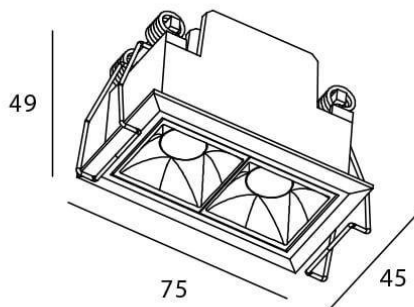

Star

Lavov downlight from the family STAR with a power of 4W and an optics 15 degrees . CCT 3000K. With a total lumen output of 280lm and a luminous efficiency of 70lm/W.DALI driver. Made in die cast aluminum and finished in Black color. UGR19.

Scheme

Photometry

Item code	86.D029.2313.02
Product type	Indoor
Category	Downlights
Family	STAR
Subfamily	Star
Pictograms	

Product

Real power (W)	4
Real luminous flux (Lm)	280
Luminous efficiency (Lm/W)	70
Beam angle (º)	15
Life time (h)	50000 h L80B10
IP	20
Electrical class insulation	Clas II
Colour	Black
U. G. R	UGR<19
Control gear included	Yes
Control gear	DALI
Flicker Free	Yes
Light source	LED
Type of LED	COB
Colour temperature (K)	3000
Colour consistency (SDCM)	SDCM<3
CRI	90