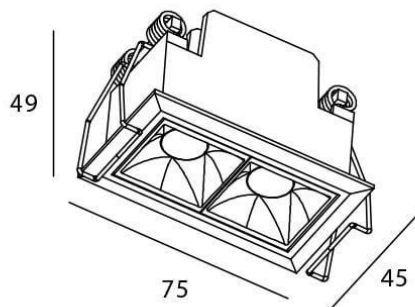

Star

Lavov downlight from the family STAR with a power of 4W and an optics 30 degrees . CCT 3000K. With a total lumen output of 280lm and a luminous efficiency of 70lm/W.ON/OFF driver. Made in die cast aluminum and finished in White color. UGR19.

Item code	86.D029.2321.01
Product type	Indoor
Category	Downlights
Family	STAR
Subfamily	Star
Pictograms	

Scheme

Product	
Real power (W)	4
Real luminous flux (Lm)	280
Luminous efficiency (Lm/W)	70
Beam angle (&ordm;)	30
Life time (h)	50000 h L80B10
IP	20
Electrical class insulation	Clas II
Colour	White
U. G. R	UGR<19
Control gear included	Yes
Control gear	ON/OFF
Flicker Free	Yes
Light source	LED
Type of LED	COB
Colour temperature (K)	3000
Colour consistency (SDCM)	SDCM<3
CRI	90