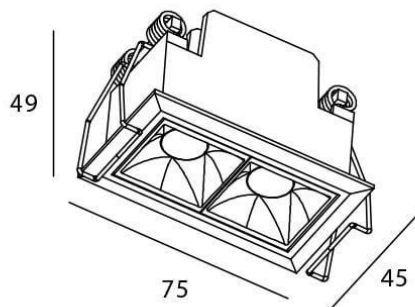

Star

Lavov downlight from the family STAR with a power of 4W and an optics 30 degrees . CCT 3000K. With a total lumen output of 280lm and a luminous efficiency of 70lm/W.ON/OFF driver. Made in die cast aluminum and finished in White color. UGR19.

Item code	86.D029.2321.01
Product type	Indoor
Category	Downlights
Family	STAR
Subfamily	Star
Pictograms	

Scheme

Product	
Real power (W)	4
Real luminous flux (Lm)	280
Luminous efficiency (Lm/W)	70
Beam angle (°)	30
Life time (h)	50000 h L80B10
IP	20
Electrical class insulation	Clas II
Colour	White
U. G. R	UGR19
Control gear included	Yes
Control gear	ON/OFF
Flicker Free	Yes
Light source	LED
Type of LED	COB
Colour temperature (K)	3000
Colour consistency (SDCM)	SDCM3
CRI	90