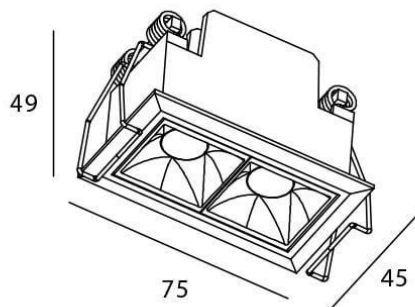

Scheme

Product	
Real power (W)	4
Real luminous flux (Lm)	280
Luminous efficiency (Lm/W)	70
Beam angle (&ordm;)	30
Life time (h)	50000 h L80B10
IP	20
Electrical class insulation	Clas II
Colour	White
U. G. R	UGR<19
Control gear included	Yes
Control gear	ON/OFF
Flicker Free	Yes
Light source	LED
Type of LED	COB
Colour temperature (K)	3000
Colour consistency (SDCM)	SDCM<3
CRI	90