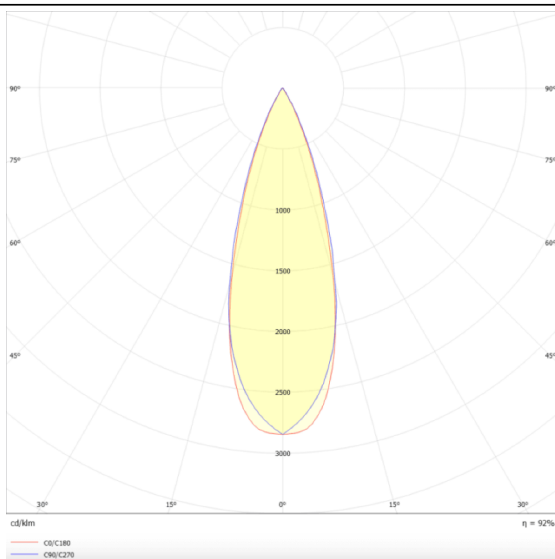

Star

Lavov downlight from the family STAR with a power of 4W and an optics 30 degrees . CCT 3000K. With a total lumen output of 280lm and a luminous efficiency of 70lm/W.DALI driver. Made in die cast aluminum and finished in White color. UGR19.

Scheme

Photometry

Item code	86.D029.2323.01
Product type	Indoor
Category	Downlights
Family	STAR
Subfamily	Star
Pictograms	

Product

Real power (W)	4
Real luminous flux (Lm)	280
Luminous efficiency (Lm/W)	70
Beam angle (º)	30
Life time (h)	50000 h L80B10
IP	20
Electrical class insulation	Clas II
Colour	White
U. G. R	UGR<19
Control gear included	Yes
Control gear	DALI
Flicker Free	Yes
Light source	LED
Type of LED	COB
Colour temperature (K)	3000
Colour consistency (SDCM)	SDCM<3
CRI	90