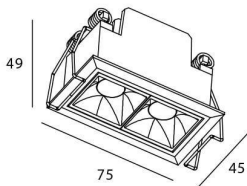

Star

Lavov downlight from the family STAR with a power of 4W and an optics 30 degrees . CCT 3000K. With a total lumen output of 280lm and a luminous efficiency of 70lm/W.DALI driver. Made in die cast aluminum and finished in White color. UGR

Item code 86.D029.2323.01

Product type Indoor

Category Downlights

Family STAR

Subfamily Star

Pictograms

Product

Real power (W) 4

Real luminous flux (Lm) 280

Luminous efficiency (Lm/W) 70

Beam angle (°) 30

Life time (h) 50000 h L80B10

IP 20

Electrical class insulation Clas II

Colour White

U. G. R UGR<19

Control gear included Yes

Control gear DALI

Flicker Free Yes

Light source LED

Type of LED COB

Colour temperature (K) 3000

Colour consistency (SDCM) SDCM<3

CRI 90

Scheme

Photometry