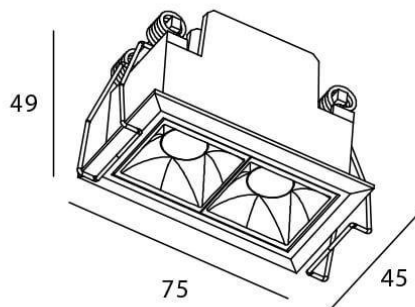

Star

Lavov downlight from the family STAR with a power of 4W and an optics 30 degrees . CCT 3000K. With a total lumen output of 280lm and a luminous efficiency of 70lm/W.DALI driver. Made in die cast aluminum and finished in White color. UGR19.

Scheme

Photometry

Item code	86.D029.2323.01
Product type	Indoor
Category	Downlights
Family	STAR
Subfamily	Star
Pictograms	

Product	
Real power (W)	4
Real luminous flux (Lm)	280
Luminous efficiency (Lm/W)	70
Beam angle (°)	30
Life time (h)	50000 h L80B10
IP	20
Electrical class insulation	Clas II
Colour	White
U. G. R	UGR19
Control gear included	Yes
Control gear	DALI
Flicker Free	Yes
Light source	LED
Type of LED	COB
Colour temperature (K)	3000
Colour consistency (SDCM)	SDCM3
CRI	90