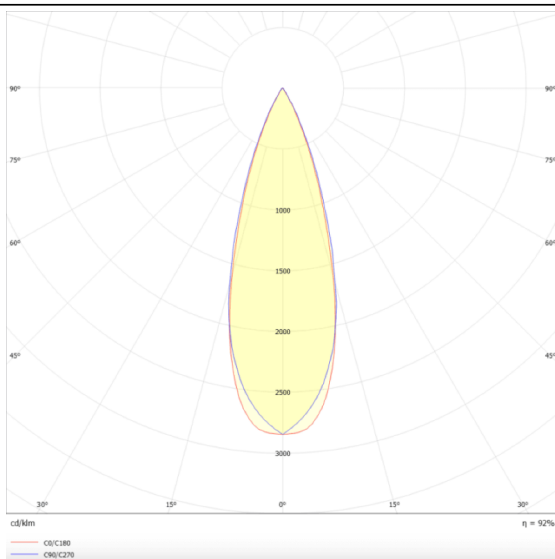

Star

Lavov downlight from the family STAR with a power of 4W and an optics 30 degrees . CCT 3000K. With a total lumen output of 280lm and a luminous efficiency of 70lm/W.DALI driver. Made in die cast aluminum and finished in White color. UGR19.

Scheme

Photometry

Item code	86.D029.2323.01
Product type	Indoor
Category	Downlights
Family	STAR
Subfamily	Star
Pictograms	

Product	
Real power (W)	4
Real luminous flux (Lm)	280
Luminous efficiency (Lm/W)	70
Beam angle (°)	30
Life time (h)	50000 h L80B10
IP	20
Electrical class insulation	Clas II
Colour	White
U. G. R	UGR19
Control gear included	Yes
Control gear	DALI
Flicker Free	Yes
Light source	LED
Type of LED	COB
Colour temperature (K)	3000
Colour consistency (SDCM)	SDCM3
CRI	90