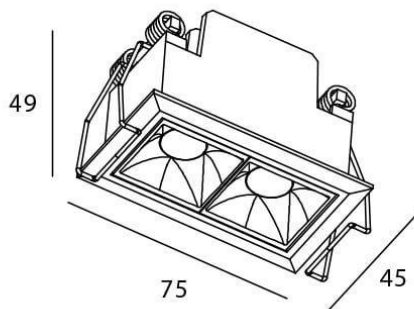

Star

Lavov downlight from the family STAR with a power of 4W and an optics 30 degrees . CCT 3000K. With a total lumen output of 280lm and a luminous efficiency of 70lm/W.DALI driver. Made in die cast aluminum and finished in Black color. UGR19.

Scheme

Photometry

Item code	86.D029.2323.02
Product type	Indoor
Category	Downlights
Family	STAR
Subfamily	Star

Pictograms

Product

Real power (W)	4
Real luminous flux (Lm)	280
Luminous efficiency (Lm/W)	70
Beam angle (º)	30
Life time (h)	50000 h L80B10
IP	20
Electrical class insulation	Clas II
Colour	Black
U. G. R	UGR<19
Control gear included	Yes
Control gear	DALI
Flicker Free	Yes
Light source	LED
Type of LED	COB
Colour temperature (K)	3000
Colour consistency (SDCM)	SDCM<3
CRI	90