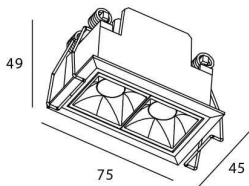

Star

Lavov downlight from the family STAR with a power of 4W and an optics 30 degrees . CCT 3000K. With a total lumen output of 280lm and a luminous efficiency of 70lm/W.DALI driver. Made in die cast aluminum and finished in Black color. UGR

Item code 86.D029.2323.02

Product type Indoor

Category Downlights

Family STAR

Subfamily Star

Pictograms

Product

Real power (W) 4

Real luminous flux (Lm) 280

Luminous efficiency (Lm/W) 70

Beam angle (°) 30

Life time (h) 50000 h L80B10

IP 20

Electrical class insulation Clas II

Colour Black

U. G. R UGR<19

Control gear included Yes

Control gear DALI

Flicker Free Yes

Light source LED

Type of LED COB

Colour temperature (K) 3000

Colour consistency (SDCM) SDCM<3

CRI 90

Scheme

Photometry