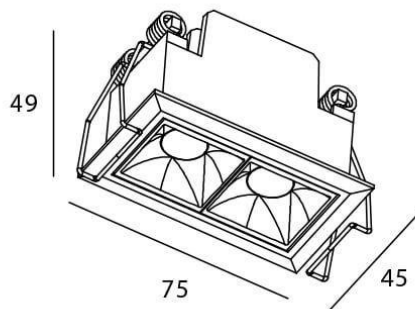

Star

Lavov downlight from the family STAR with a power of 4W and an optics 30 degrees . CCT 3000K. With a total lumen output of 280lm and a luminous efficiency of 70lm/W.DALI driver. Made in die cast aluminum and finished in Black color. UGR19.

Scheme

Photometry

Item code	86.D029.2323.02
Product type	Indoor
Category	Downlights
Family	STAR
Subfamily	Star
Pictograms	

Product

Real power (W)	4
Real luminous flux (Lm)	280
Luminous efficiency (Lm/W)	70
Beam angle (°)	30
Life time (h)	50000 h L80B10
IP	20
Electrical class insulation	Clas II
Colour	Black
U. G. R	UGR19
Control gear included	Yes
Control gear	DALI
Flicker Free	Yes
Light source	LED
Type of LED	COB
Colour temperature (K)	3000
Colour consistency (SDCM)	SDCM3
CRI	90