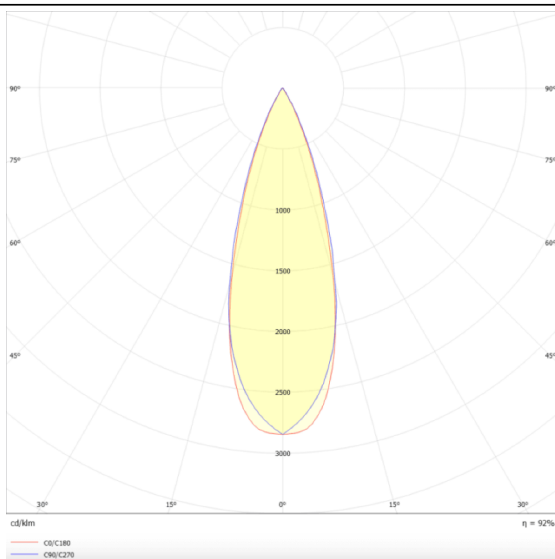

Star

Lavov downlight from the family STAR with a power of 4W and an optics 30 degrees . CCT 3000K. With a total lumen output of 280lm and a luminous efficiency of 70lm/W.DALI driver. Made in die cast aluminum and finished in Black color. UGR19.

Scheme

Photometry

Item code	86.D029.2323.02
Product type	Indoor
Category	Downlights
Family	STAR
Subfamily	Star

Pictograms

Product

Real power (W)	4
Real luminous flux (Lm)	280
Luminous efficiency (Lm/W)	70
Beam angle (º)	30
Life time (h)	50000 h L80B10
IP	20
Electrical class insulation	Clas II
Colour	Black
U. G. R	UGR<19
Control gear included	Yes
Control gear	DALI
Flicker Free	Yes
Light source	LED
Type of LED	COB
Colour temperature (K)	3000
Colour consistency (SDCM)	SDCM<3
CRI	90