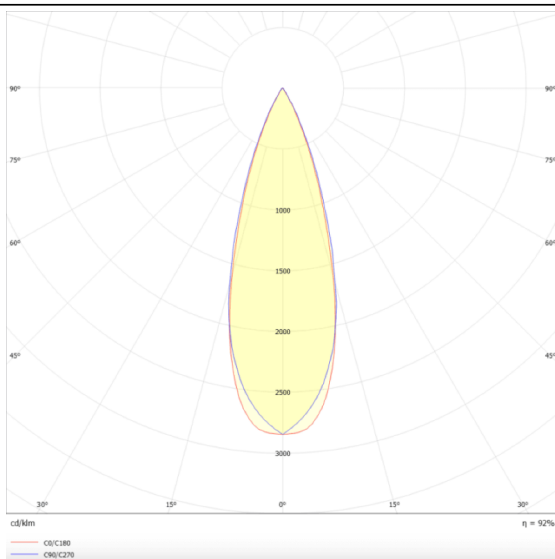

Star

Lavov downlight from the family STAR with a power of 4W and an optics 30 degrees . CCT 3000K. With a total lumen output of 280lm and a luminous efficiency of 70lm/W.DALI driver. Made in die cast aluminum and finished in Black color. UGR19.

Scheme

Photometry

Item code	86.D029.2323.02
Product type	Indoor
Category	Downlights
Family	STAR
Subfamily	Star
Pictograms	

Product

Real power (W)	4
Real luminous flux (Lm)	280
Luminous efficiency (Lm/W)	70
Beam angle (°)	30
Life time (h)	50000 h L80B10
IP	20
Electrical class insulation	Clas II
Colour	Black
U. G. R	UGR19
Control gear included	Yes
Control gear	DALI
Flicker Free	Yes
Light source	LED
Type of LED	COB
Colour temperature (K)	3000
Colour consistency (SDCM)	SDCM3
CRI	90