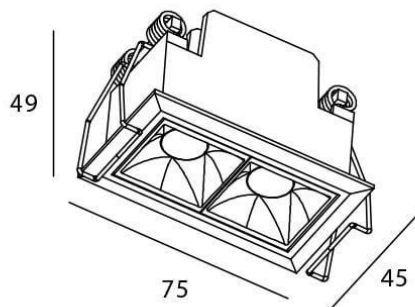

Star

Lavov downlight from the family STAR with a power of 4W and an optics 45 degrees . CCT 3000K. With a total lumen output of 280lm and a luminous efficiency of 70lm/W.ON/OFF driver. Made in die cast aluminum and finished in White color. UGR19.

Item code	86.D029.2331.01
Product type	Indoor
Category	Downlights
Family	STAR
Subfamily	Star
Pictograms	

Scheme

Product	
Real power (W)	4
Real luminous flux (Lm)	280
Luminous efficiency (Lm/W)	70
Beam angle (º)	45
Life time (h)	50000 h L80B10
IP	20
Electrical class insulation	Clas II
Colour	White
U. G. R	UGR<19
Control gear included	Yes
Control gear	ON/OFF
Flicker Free	Yes
Light source	LED
Type of LED	COB
Colour temperature (K)	3000
Colour consistency (SDCM)	SDCM<3
CRI	90