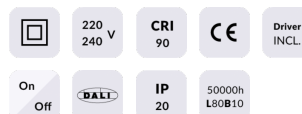

Star

Lavov downlight from the family STAR with a power of 4W and an optics 45 degrees . CCT 3000K. With a total lumen output of 280lm and a luminous efficiency of 70lm/W.ON/OFF driver. Made in die cast aluminum and finished in White color. UGR

Item code 86.D029.2331.01

Product type Indoor

Category Downlights

Family STAR

Subfamily Star

Pictograms

Product

Real power (W) 4

Real luminous flux (Lm) 280

Luminous efficiency (Lm/W) 70

Beam angle (°) 45

Life time (h) 50000 h L80B10

IP 20

Electrical class insulation Clas II

Colour White

U. G. R UGR<19