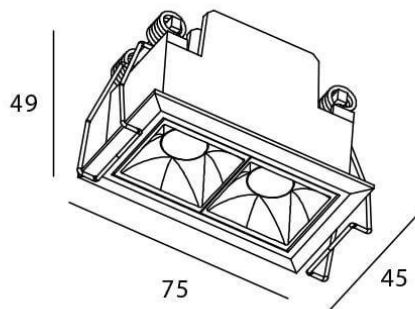

Star

Lavov downlight from the family STAR with a power of 4W and an optics 45 degrees . CCT 3000K. With a total lumen output of 280lm and a luminous efficiency of 70lm/W.ON/OFF driver. Made in die cast aluminum and finished in White color. UGR19.

Item code	86.D029.2331.01
Product type	Indoor
Category	Downlights
Family	STAR
Subfamily	Star
Pictograms	

Scheme

Product	
Real power (W)	4
Real luminous flux (Lm)	280
Luminous efficiency (Lm/W)	70
Beam angle (°)	45
Life time (h)	50000 h L80B10
IP	20
Electrical class insulation	Clas II
Colour	White
U. G. R	UGR19
Control gear included	Yes
Control gear	ON/OFF
Flicker Free	Yes
Light source	LED
Type of LED	COB
Colour temperature (K)	3000
Colour consistency (SDCM)	SDCM3
CRI	90