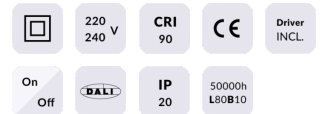

Star

Lavov downlight from the family STAR with a power of 4W and an optics 45 degrees . CCT 3000K. With a total lumen output of 280lm and a luminous efficiency of 70lm/W.ON/OFF driver. Made in die cast aluminum and finished in Black color. UGR

Item code	86.D029.2331.02
Product type	Indoor
Category	Downlights
Family	STAR
Subfamily	Star

Pictograms

Product

Real power (W)	4
Real luminous flux (Lm)	280
Luminous efficiency (Lm/W)	70
Beam angle (°)	45
Life time (h)	50000 h L80B10
IP	20
Electrical class insulation	Clas II
Colour	Black
U. G. R	UGR<19
Control gear included	Yes
Control gear	ON/OFF
Flicker Free	Yes
Light source	LED
Type of LED	COB
Colour temperature (K)	3000
Colour consistency (SDCM)	SDCM<3
CRI	90