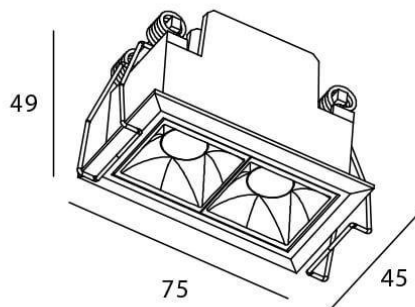

### Star

Lavov downlight from the family STAR with a power of 4W and an optics 45 degrees . CCT 3000K. With a total lumen output of 280lm and a luminous efficiency of 70lm/W.ON/OFF driver. Made in die cast aluminum and finished in Black color. UGR19.

### Scheme

Product	
Real power (W)	4
Real luminous flux (Lm)	280
Luminous efficiency (Lm/W)	70
Beam angle (&ordm;)	45
Life time (h)	50000 h L80B10
IP	20
Electrical class insulation	Clas II
Colour	Black
U. G. R	UGR<19
Control gear included	Yes
Control gear	ON/OFF
Flicker Free	Yes
Light source	LED
Type of LED	COB
Colour temperature (K)	3000
Colour consistency (SDCM)	SDCM<3
CRI	90