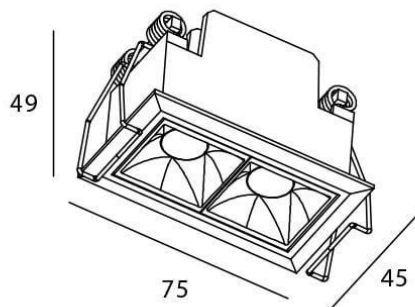

Star

Lavov downlight from the family STAR with a power of 4W and an optics 45 degrees . CCT 3000K. With a total lumen output of 280lm and a luminous efficiency of 70lm/W.ON/OFF driver. Made in die cast aluminum and finished in Black color. UGR19.

Item code	86.D029.2331.02
Product type	Indoor
Category	Downlights
Family	STAR
Subfamily	Star
Pictograms	

Scheme

Product	
Real power (W)	4
Real luminous flux (Lm)	280
Luminous efficiency (Lm/W)	70
Beam angle (°)	45
Life time (h)	50000 h L80B10
IP	20
Electrical class insulation	Clas II
Colour	Black
U. G. R	UGR19
Control gear included	Yes
Control gear	ON/OFF
Flicker Free	Yes
Light source	LED
Type of LED	COB
Colour temperature (K)	3000
Colour consistency (SDCM)	SDCM3
CRI	90