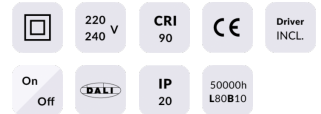

Star

Lavov downlight from the family STAR with a power of 4W and an optics 45 degrees . CCT 3000K. With a total lumen output of 280lm and a luminous efficiency of 70lm/W.ON/OFF driver. Made in die cast aluminum and finished in Black color. UGR

Item code	86.D029.2331.02
Product type	Indoor
Category	Downlights
Family	STAR
Subfamily	Star

Pictograms

Product

Real power (W)	4
Real luminous flux (Lm)	280
Luminous efficiency (Lm/W)	70
Beam angle (°)	45
Life time (h)	50000 h L80B10
IP	20
Electrical class insulation	Clas II
Colour	Black
U. G. R	UGR<19
Control gear included	Yes
Control gear	ON/OFF
Flicker Free	Yes
Light source	LED
Type of LED	COB
Colour temperature (K)	3000
Colour consistency (SDCM)	SDCM<3
CRI	90