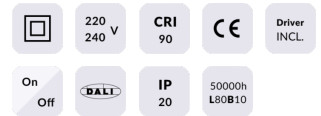

Star

Lavov downlight from the family STAR with a power of 4W and an optics 45 degrees . CCT 3000K. With a total lumen output of 280lm and a luminous efficiency of 70lm/W.ON/OFF driver. Made in die cast aluminum and finished in Black color. UGR

Item code	86.D029.2331.02
Product type	Indoor
Category	Downlights
Family	STAR
Subfamily	Star

Pictograms

Product

Real power (W)	4
Real luminous flux (Lm)	280
Luminous efficiency (Lm/W)	70
Beam angle (°)	45
Life time (h)	50000 h L80B10
IP	20
Electrical class insulation	Clas II
Colour	Black
U. G. R	UGR<19
Control gear included	Yes
Control gear	ON/OFF
Flicker Free	Yes
Light source	LED
Type of LED	COB
Colour temperature (K)	3000
Colour consistency (SDCM)	SDCM<3
CRI	90