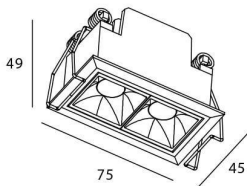

Star

Lavov downlight from the family STAR with a power of 4W and an optics 45 degrees . CCT 3000K. With a total lumen output of 280lm and a luminous efficiency of 70lm/W.DALI driver. Made in die cast aluminum and finished in White color. UGR

Item code 86.D029.2333.01

Product type Indoor

Category Downlights

Family STAR

Subfamily Star

Pictograms

Product

Real power (W) 4

Real luminous flux (Lm) 280

Luminous efficiency (Lm/W) 70

Beam angle (°) 45

Life time (h) 50000 h L80B10

IP 20

Electrical class insulation Clas II

Colour White

U. G. R UGR<19

Control gear included Yes

Control gear DALI

Flicker Free Yes

Light source LED

Type of LED COB

Colour temperature (K) 3000

Colour consistency (SDCM) SDCM<3

CRI 90

Scheme

Photometry