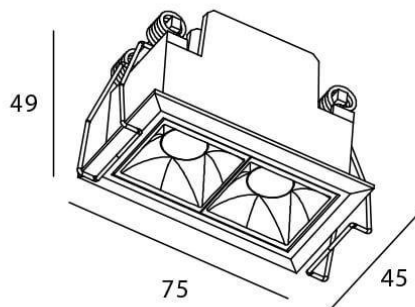

Star

Lavov downlight from the family STAR with a power of 4W and an optics 45 degrees . CCT 3000K. With a total lumen output of 280lm and a luminous efficiency of 70lm/W.DALI driver. Made in die cast aluminum and finished in White color. UGR19.

Scheme

Photometry

Item code	86.D029.2333.01
Product type	Indoor
Category	Downlights
Family	STAR
Subfamily	Star
Pictograms	

Product

Real power (W)	4
Real luminous flux (Lm)	280
Luminous efficiency (Lm/W)	70
Beam angle (&ordm;)	45
Life time (h)	50000 h L80B10
IP	20
Electrical class insulation	Clas II
Colour	White
U. G. R	UGR<19
Control gear included	Yes
Control gear	DALI
Flicker Free	Yes
Light source	LED
Type of LED	COB
Colour temperature (K)	3000
Colour consistency (SDCM)	SDCM<3
CRI	90