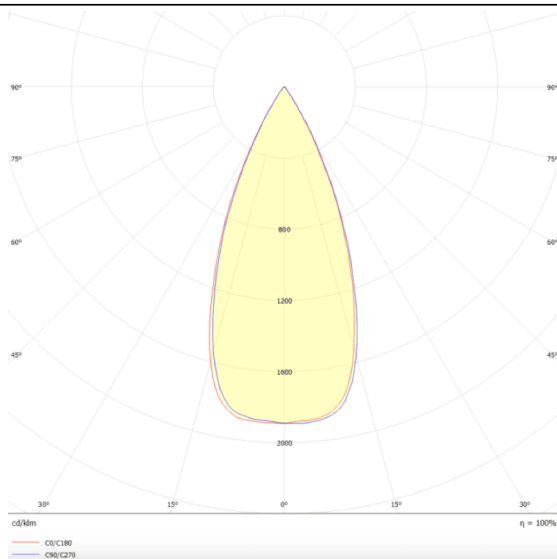

Photometry

Item code	86.D029.2333.01
Product type	Indoor
Category	Downlights
Family	STAR
Subfamily	Star
Pictograms	

Product

Real power (W)	4
Real luminous flux (Lm)	280
Luminous efficiency (Lm/W)	70
Beam angle (&ordm;)	45
Life time (h)	50000 h L80B10
IP	20
Electrical class insulation	Clas II
Colour	White
U. G. R	UGR<19
Control gear included	Yes
Control gear	DALI
Flicker Free	Yes
Light source	LED
Type of LED	COB
Colour temperature (K)	3000
Colour consistency (SDCM)	SDCM<3
CRI	90