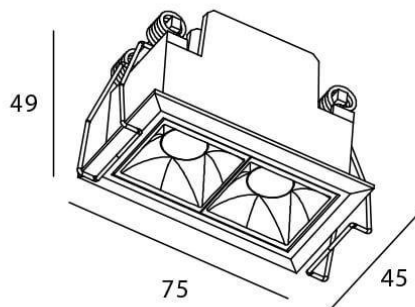

Star

Lavov downlight from the family STAR with a power of 4W and an optics 45 degrees . CCT 3000K. With a total lumen output of 280lm and a luminous efficiency of 70lm/W.DALI driver. Made in die cast aluminum and finished in White color. UGR19.

Scheme

Photometry

Item code	86.D029.2333.01
Product type	Indoor
Category	Downlights
Family	STAR
Subfamily	Star
Pictograms	

Product	
Real power (W)	4
Real luminous flux (Lm)	280
Luminous efficiency (Lm/W)	70
Beam angle (°)	45
Life time (h)	50000 h L80B10
IP	20
Electrical class insulation	Clas II
Colour	White
U. G. R	UGR19
Control gear included	Yes
Control gear	DALI
Flicker Free	Yes
Light source	LED
Type of LED	COB
Colour temperature (K)	3000
Colour consistency (SDCM)	SDCM3
CRI	90